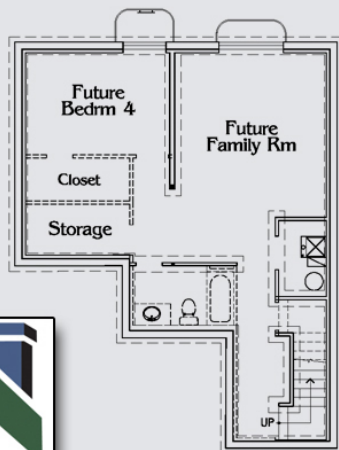

# Hampton

Plan # **1937**

Square Footages:  
 Basement Level = 862  
 Main Flr Finished = 862  
 Second Floor = 1065  
 Overall = 2799

MooreHomes.com

Custom plan created by LedgeStone Home Design, use by permission only. All rights reserved. Renderings are for representational purposes only, some features may not be included and are subject to change. Optional items are based on final sales contract.