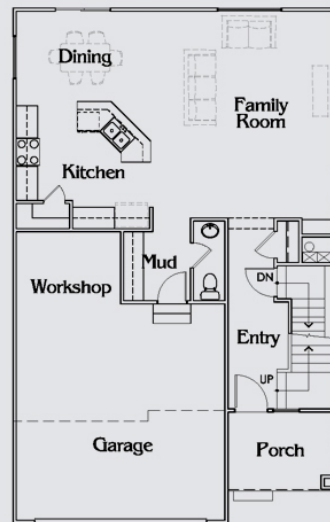

# Hampton

Plan # **1937**

Square Footages:  
 Basement Level = 862  
 Main Flr Finished = 862  
 Second Floor = 1065  
 Overall = 2799

MooreHomes.com

Custom plan created by LedgeStone Home Design, use by permission only. All rights reserved. Renderings are for representational purposes only, some features may not be included and are subject to change. Optional items are based on final sales contract.