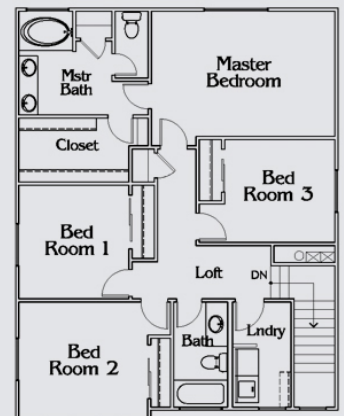

# Hampton

Plan # **1937**

Square Footages:  
 Basement Level = 862  
 Main Flr Finished = 862  
 Second Floor = 1065  
 Overall = 2799

MooreHomes.com

Custom plan created by LedgeStone Home Design, use by permission only. All rights reserved. Renderings are for representational purposes only, some features may not be included and are subject to change. Optional items are based on final sales contract.