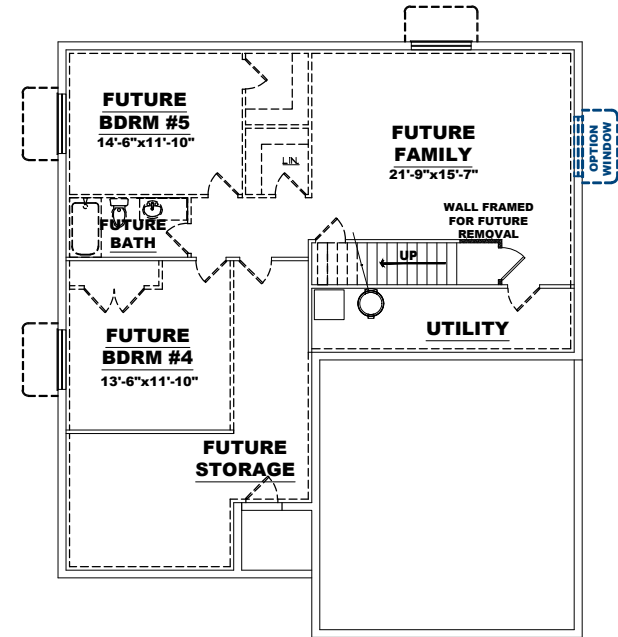

"FLORENCE"

MAIN LEVEL

1,535 SQ. FT.

UNFINISHED BASEMENT LEVEL

1,535 SQ. FT.

OPTION ISLAND

OPTION "A"
60"x42" SHOWER
W/ LINEN CLOSET

OPTION "B"
60"x42" SOAKER/
SHOWER TUB
W/ LINEN CLOSET

OPTION "C"
60"x42" SOAKER TUB
W/ 36"x42" SHOWER

OPTION M. BATH

OPTION "A"
SHELF

OPTION "B"
UPPER CABINETS W/ ROD

OPTION "C"
UPPER CABINETS

OPTION LAUNDRY