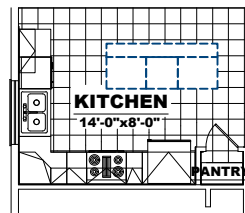

"FLORENCE"

MAIN LEVEL

1,535 SQ. FT.

UNFINISHED BASEMENT LEVEL

1,535 SQ. FT.

OPTION ISLAND

OPTION "A"
60"x42" SHOWER
W/ LINEN CLOSET

OPTION "B"
60"x42" SOAKER/
SHOWER TUB
W/ LINEN CLOSET

OPTION "C"
60"x42" SOAKER TUB
W/ 36"x42" SHOWER

OPTION M. BATH

OPTION "A"
SHELF

OPTION "B"
UPPER CABINETS W/ ROD

OPTION "C"
UPPER CABINETS

OPTION LAUNDRY