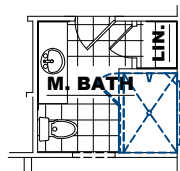

"FLORENCE"

MAIN LEVEL

1,535 SQ. FT.

UNFINISHED BASEMENT LEVEL

1,535 SQ. FT.

OPTION ISLAND

OPTION "A"
60"x42" SHOWER
W/ LINEN CLOSET

OPTION "B"
60"x42" SOAKER/
SHOWER TUB
W/ LINEN CLOSET

OPTION "C"
60"x42" SOAKER TUB
W/ 36"x42" SHOWER

OPTION M. BATH

OPTION "A"
SHELF

OPTION "B"
UPPER CABINETS W/ ROD

OPTION "C"
UPPER CABINETS

OPTION LAUNDRY