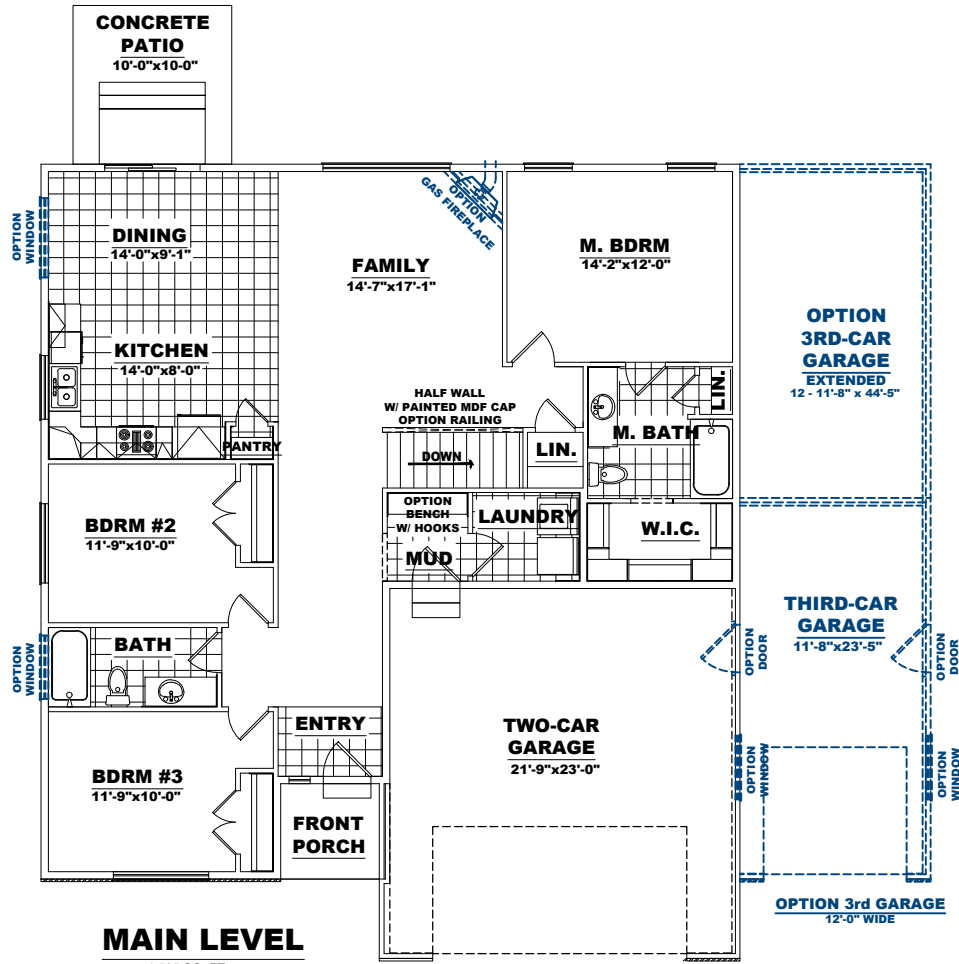

"FLORENCE"

MAIN LEVEL

1,535 SQ. FT.

UNFINISHED BASEMENT LEVEL

1,535 SQ. FT.

OPTION ISLAND

OPTION "A"
60"x42" SHOWER
W/ LINEN CLOSET

OPTION "B"
60"x42" SOAKER/
SHOWER TUB
W/ LINEN CLOSET

OPTION "C"
60"x42" SOAKER TUB
W/ 36"x42" SHOWER

OPTION M. BATH

OPTION "A"
SHELF

OPTION "B"
UPPER CABINETS W/ ROD

OPTION "C"
UPPER CABINETS

OPTION LAUNDRY