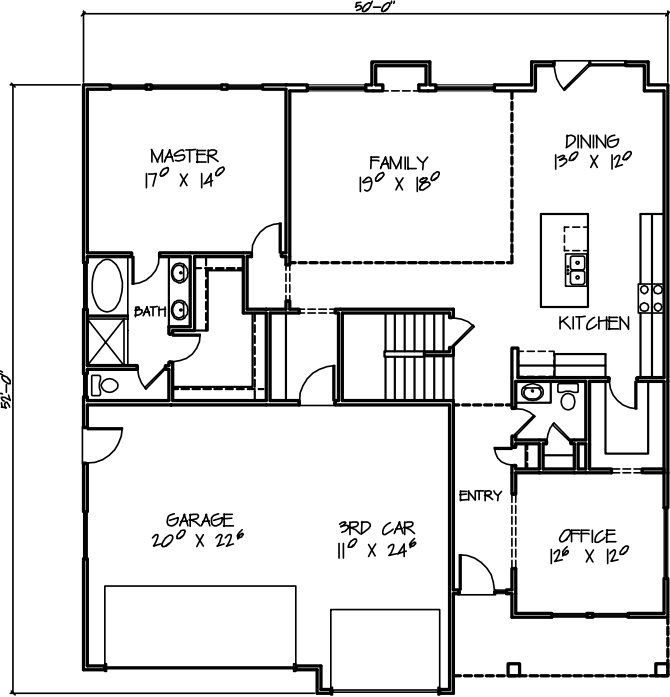

HOMECENTER
CONSTRUCTION

The Princeton

Total: 5,160 Sq Ft
Main: 1,716 Sq Ft
Upper: 1,244 Sq Ft (+322 Sq Ft Bonus Room)
Total Finished: 2,960 Sq Ft
Bedrooms: 4
Bathrooms: 3 ½

Front Elevation

Main Floor Plan

Upper Floor Plan

HOMECENTER
CONSTRUCTION

801.999.0074

www.HomeCenterConstruction.com