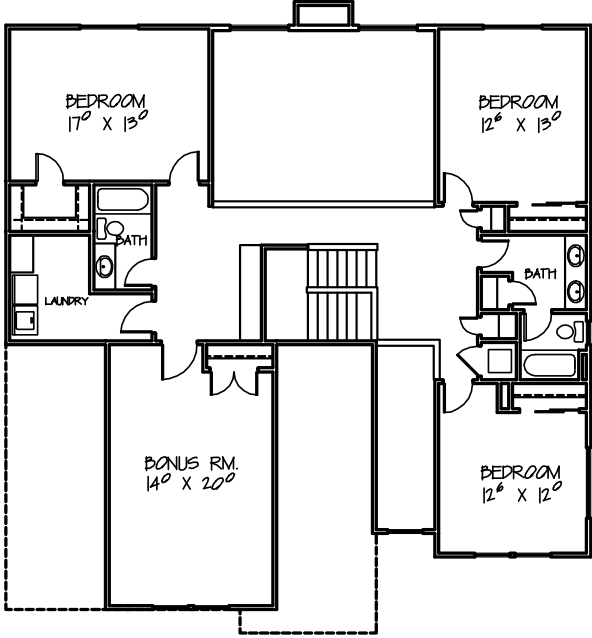

HOMECENTER
CONSTRUCTION

The Princeton

Total: 5,160 Sq Ft
Main: 1,716 Sq Ft
Upper: 1,244 Sq Ft (+322 Sq Ft Bonus Room)
Total Finished: 2,960 Sq Ft
Bedrooms: 4
Bathrooms: 3 ½

Front Elevation

Main Floor Plan

Upper Floor Plan

HOMECENTER
CONSTRUCTION

801.999.0074

www.HomeCenterConstruction.com