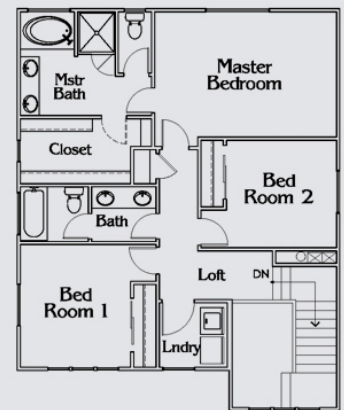

Arlington

Plan #

1716

Square Footages:
 Basement Level = 798
 Main Flr Finished = 798
 Second Floor = 917
 Overall = 2513

MooreHomes.com

Custom plan created by Ledgestone Home Design, use by permission only. All rights reserved. Renderings are for representational purposes only, some features may not be included and are subject to change. Optional items are based on final sales contract.