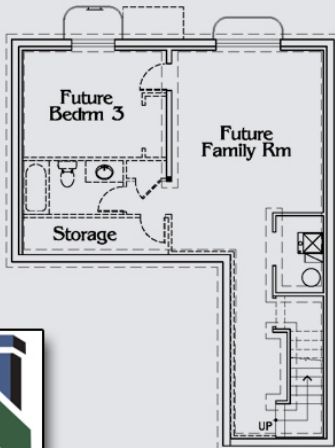

Arlington

Plan #

1716

Square Footages:
 Basement Level = 798
 Main Flr Finished = 798
 Second Floor = 917
 Overall = 2513

MooreHomes.com

Custom plan created by Ledgestone Home Design, use by permission only. All rights reserved. Renderings are for representational purposes only, some features may not be included and are subject to change. Optional items are based on final sales contract.