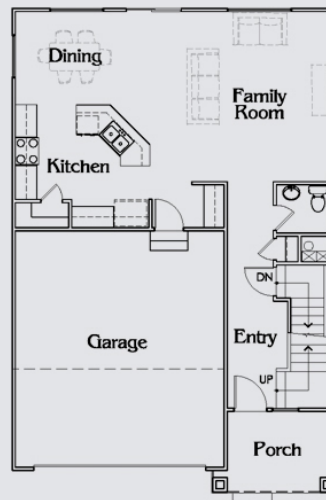

Arlington

Plan #

1716

Square Footages:
 Basement Level = 798
 Main Flr Finished = 798
 Second Floor = 917
 Overall = 2513

MooreHomes.com

Custom plan created by Ledgestone Home Design, use by permission only. All rights reserved. Renderings are for representational purposes only, some features may not be included and are subject to change. Optional items are based on final sales contract.