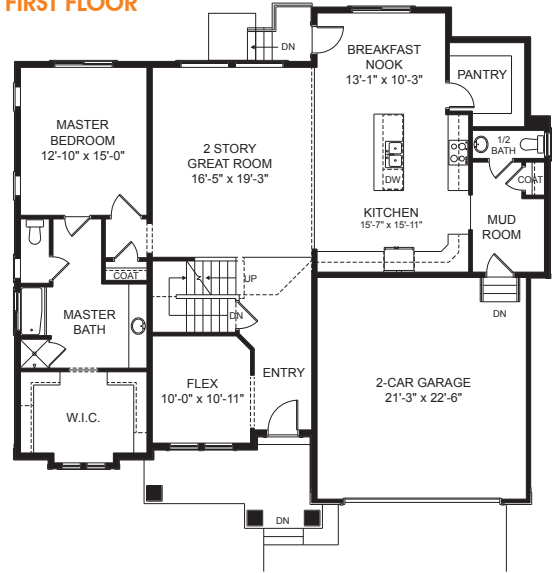

Traditional (standard)

Craftsman (optional)

Farmhouse (optional)

Prairie (optional)

First Floor	1,797 sq.ft.	Bedrooms	4
Second Floor	1,177 sq.ft.	(Total Possible)	(7)
Basement	1,807 sq.ft.	Bathrooms	2.5
Total Sq. Ft.	4,781 sq.ft.	(Total Possible)	(4.5)
Total Finished	2,974 sq.ft.	Width	54'-0"
		Depth	52'-6"

## FIRST FLOOR

## SECOND FLOOR

## BASEMENT