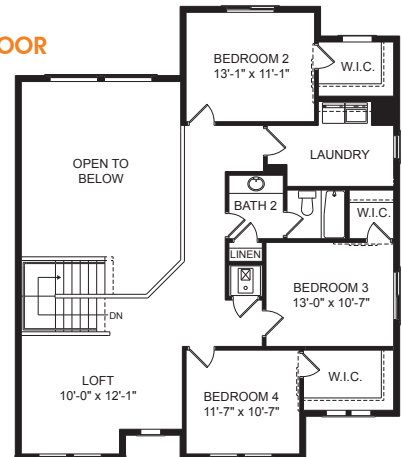

Traditional (standard)

Craftsman (optional)

Farmhouse (optional)

Prairie (optional)

First Floor	1,797 sq.ft.	Bedrooms	4
Second Floor	1,177 sq.ft.	(Total Possible)	(7)
Basement	1,807 sq.ft.	Bathrooms	2.5
Total Sq. Ft.	4,781 sq.ft.	(Total Possible)	(4.5)
Total Finished	2,974 sq.ft.	Width	54'-0"
		Depth	52'-6"

## FIRST FLOOR

## SECOND FLOOR

## BASEMENT