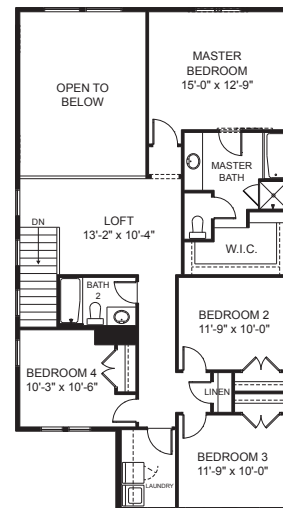

SECOND FLOOR