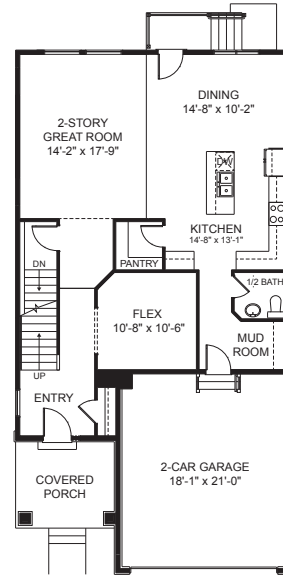

FIRST FLOOR