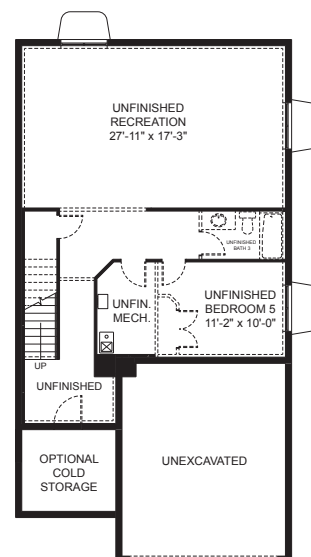

BASEMENT

First Floor	1,127 sq.ft.	Bedrooms	4
Second Floor	1,227 sq.ft.	(Total Possible)	(6)
Basement	1,129 sq.ft.	Bathrooms	2.5
Total Sq. Ft.	3,483 sq.ft.	(Total Possible)	(3.5)
Total Finished	2,354 sq.ft.	Width	29'-10"
		Depth	56'-6"

EDGEhomes.com
To view the floorplans online, visit:
www.edgehomes.com/floor-plans/

801.300.2085