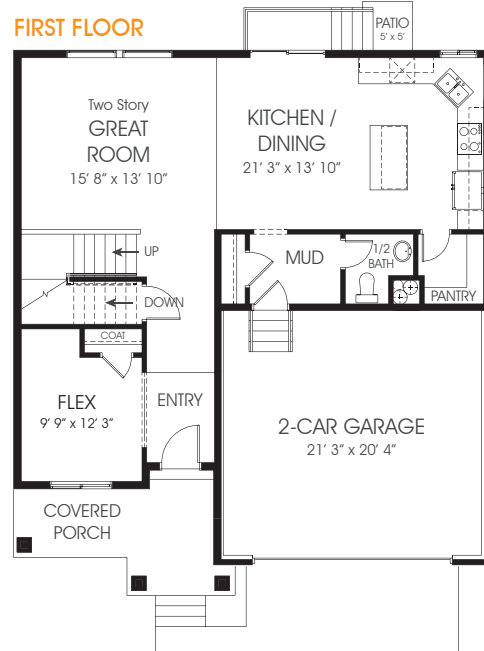

Kate

Bedrooms Finished **4(6)**
(Total Possible)

First Floor	1,012 sq. ft.	Bedrooms	4
Second Floor	1,073 sq. ft.	(Total Possible)	(6)
Basement	1,020 sq. ft.	Width	38'-0"
Total Sq. Ft.	3,105 sq. ft.	Depth	41'-0"
Total Finished	2,085 sq. ft.		

FIRST FLOOR

SECOND FLOOR

BASEMENT