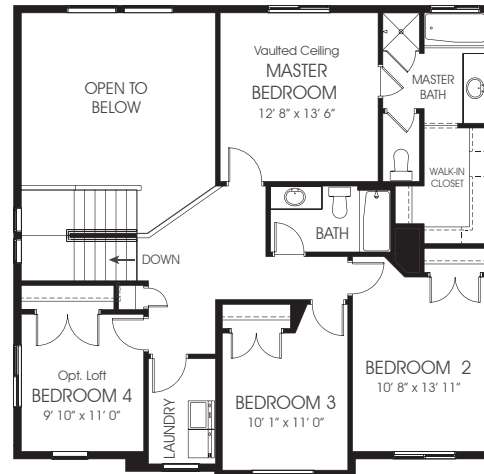

Kate

Bedrooms Finished **4(6)**
(Total Possible)

First Floor	1,012 sq. ft.	Bedrooms	4
Second Floor	1,073 sq. ft.	(Total Possible)	(6)
Basement	1,020 sq. ft.	Width	38'-0"
Total Sq. Ft.	3,105 sq. ft.	Depth	41'-0"
Total Finished	2,085 sq. ft.		

FIRST FLOOR

SECOND FLOOR

BASEMENT