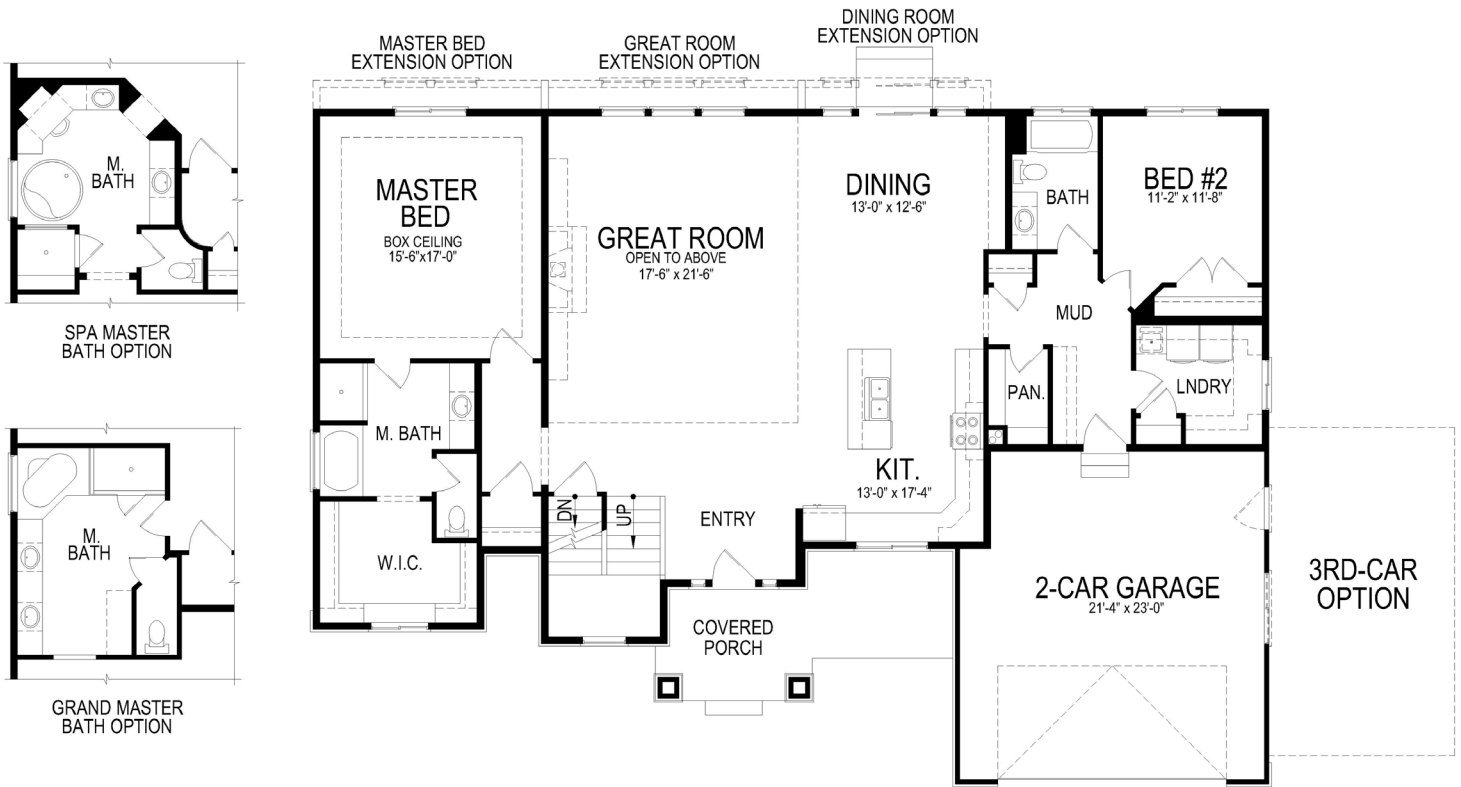

kate

- 1,184 Sq Ft - Upper
- 2,087 Sq Ft - Main
- 2,258 Sq Ft - Lower
- 3,271 - Total Finished Sq Ft
- 5,529 - Total Sq Ft
- 4 Bedrooms
- 3 Bathrooms

main floor

upper level

basement