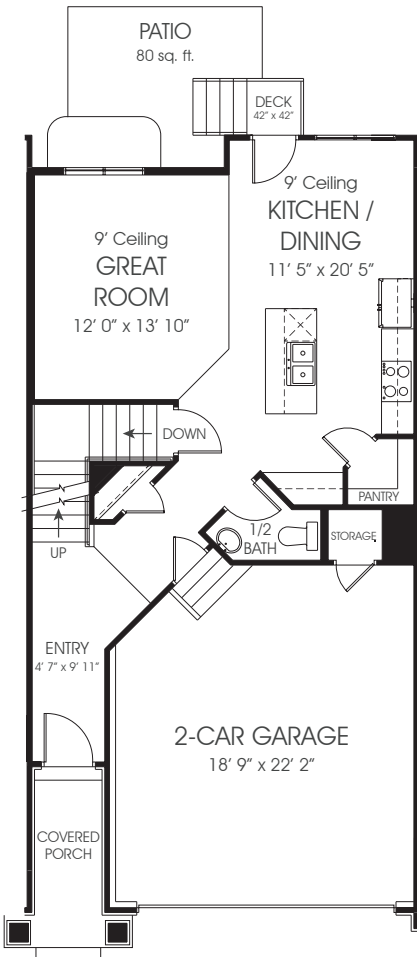

Townhome

Bedrooms Finished (Total Possible) **3(4)**

Type B – Inner

FIRST FLOOR