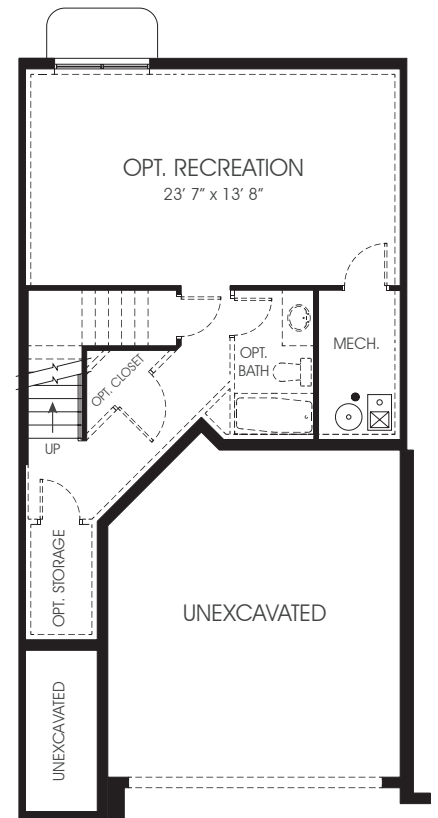

BASEMENT

EDGEhomes.com

801.300.2085

First Floor	703 sq. ft.
Second Floor	892 sq. ft.
Basement	685 sq. ft.
Total Sq. Ft.	2,280 sq. ft.
Total Finished	1,595 sq. ft.