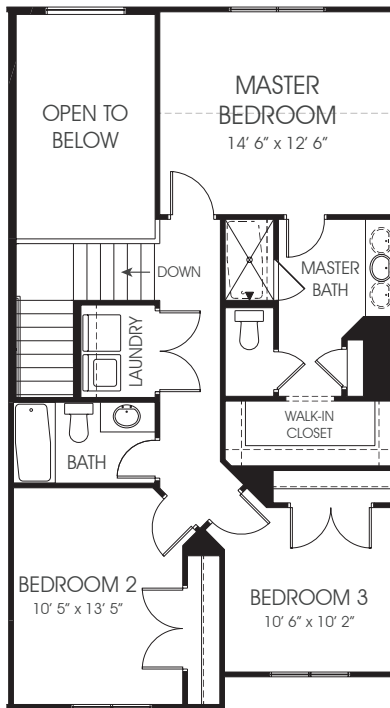

SECOND FLOOR