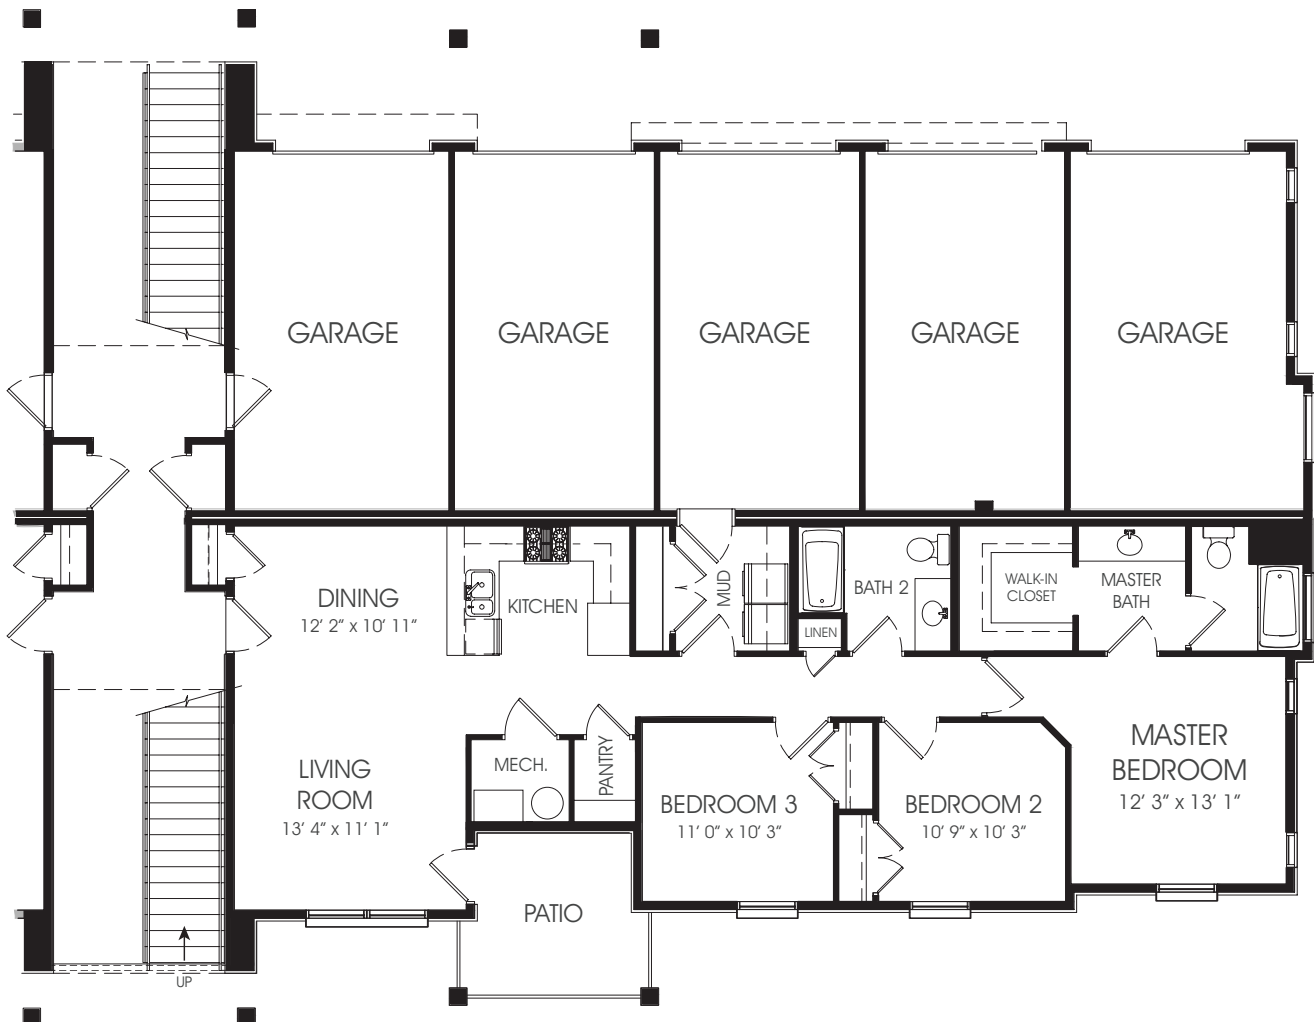

Condominium

Bedrooms Finished
(Total Possible) **3**(3)

Main Level Unit

MAIN LEVEL

EDGEhomes.com

801.300.2085

Total Square Feet (each unit): 1,272 sq. ft.