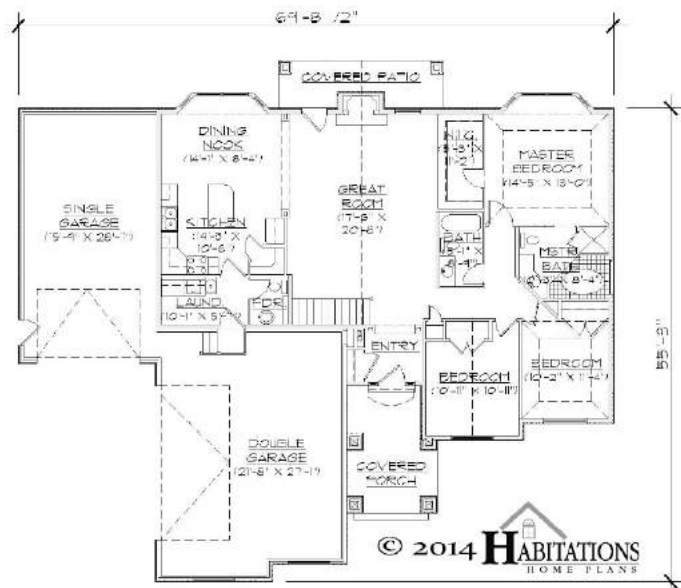

© 2014 HABITATIONS HOME PLANS

Home

Plan: R-1755

Main: 1755 SF

Unfinished Basement: 1755 SF

Total SF: 3,510

Description:

3 Bedrooms

2 & ½ Baths

2 Car Garage

Optional Items:

3 Car Garage Finished Basement

Covered Porch/Patio

© 2014 HABITATIONS HOME PLANS