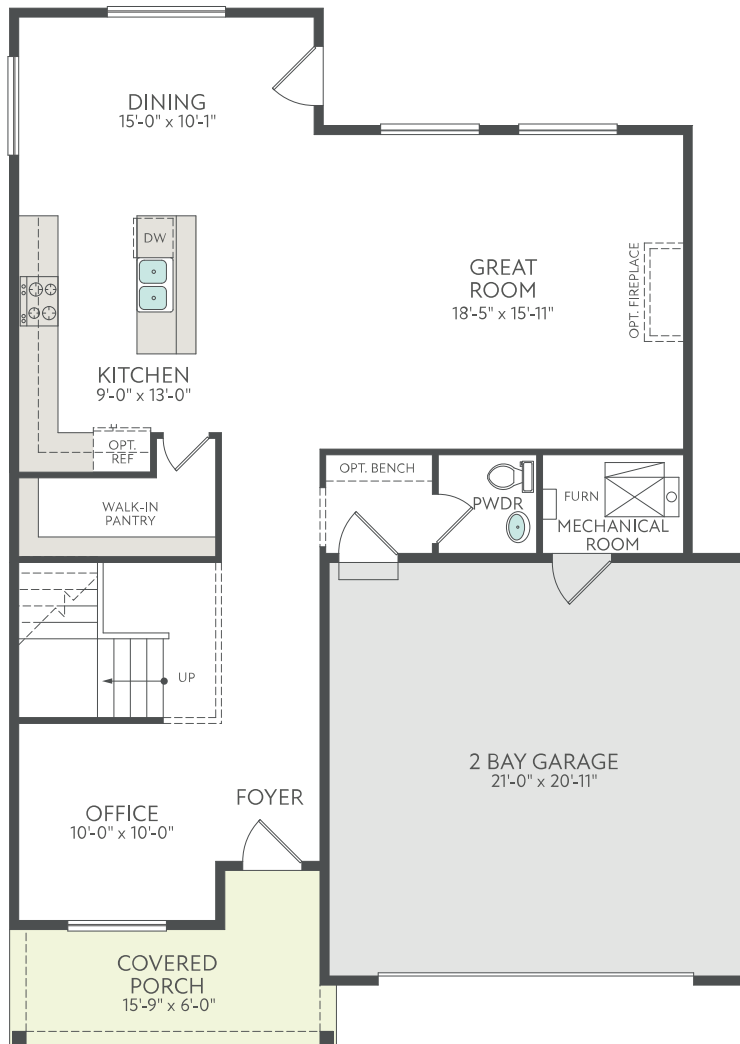

# Keystone Construction - The Seaside

4-5 Beds • 2.5 Baths • 2-3 Car Garage • 2,683 Sq. Ft. • 2 Story

## First Floor

<http://KeyStoneConstructionbuilders.com/>

Keystone Construction reserves the right to modify or change at any time our floor plans, included features, materials, and pricing. All floor plans, elevations, dimensions, and square footages are approximates. Artistic renderings and may not be to scale. See a Keystone representative for more details.