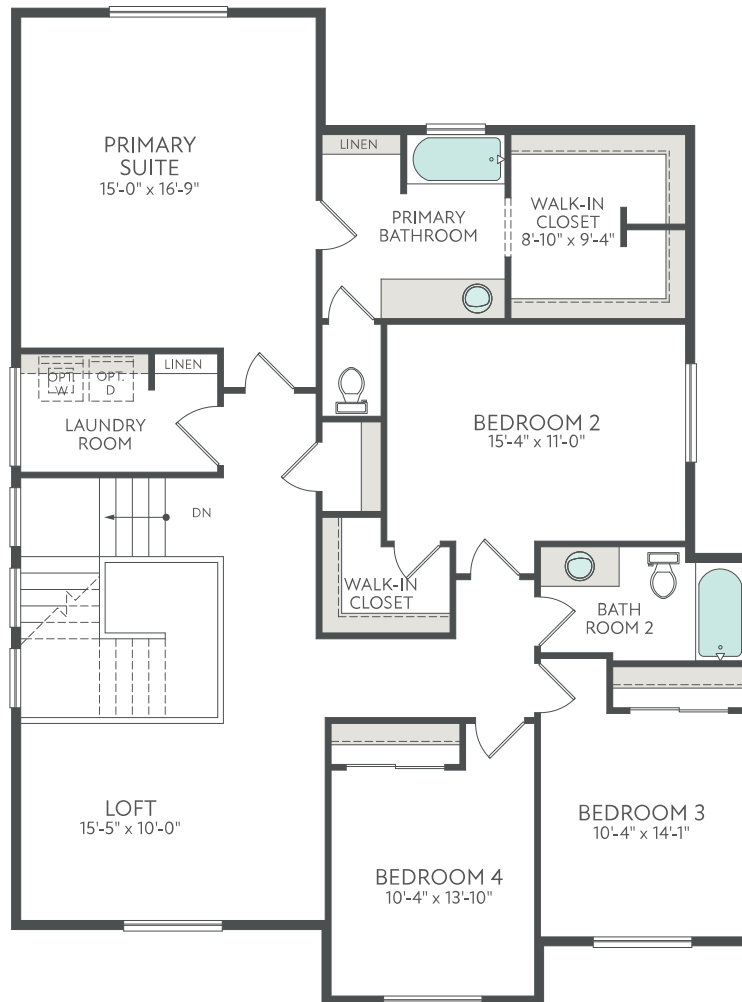

Keystone Construction - The Seaside

4-5 Beds • 2.5 Baths • 2-3 Car Garage • 2,683 Sq. Ft. • 2 Story

Second Floor