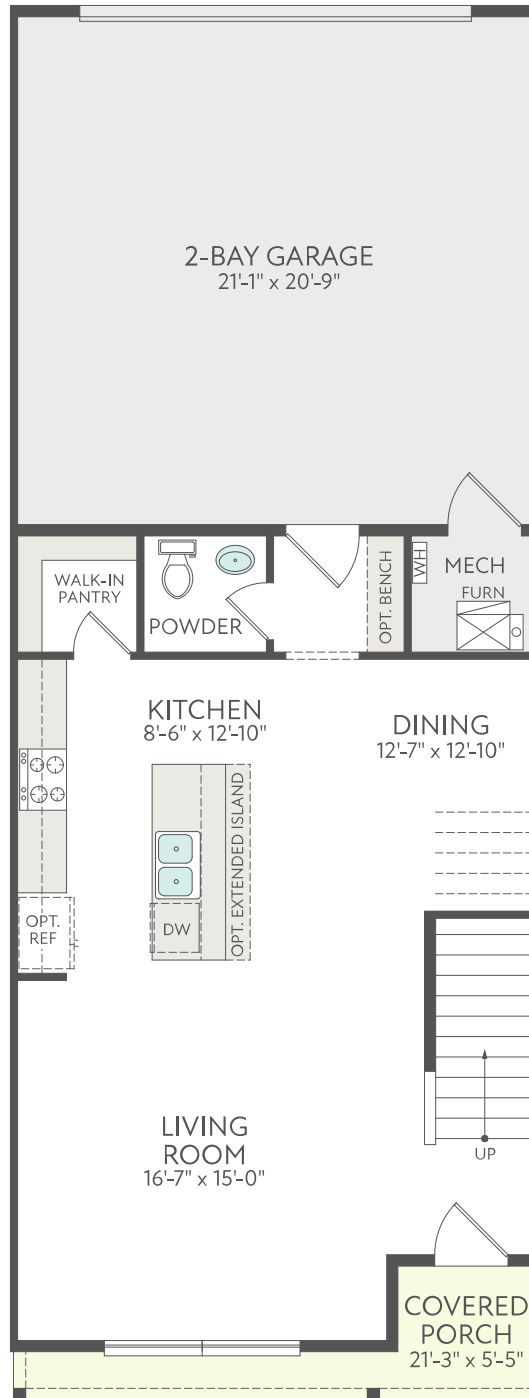

Keystone Construction - The Olympus

3 Beds • 2.5 Baths • 2 Car Garage 1,901 Sq. Ft. • 2 Story

First Floor

<http://KeyStoneConstructionbuilders.com/>

Keystone Construction reserves the right to modify or change at any time our floor plans, included features, materials, and pricing. All floor plans, elevations, dimensions, and square footages are approximates. Artistic renderings and may not be to scale. See a Keystone representative for more details.

KEYSTONE
CONSTRUCTION

Keystone Construction - The Olympus

3 Beds • 2.5 Baths • 2 Car Garage 1,901 Sq. Ft. • 2 Story

Second Floor

<http://KeyStoneConstructionbuilders.com/>

Keystone Construction reserves the right to modify or change at any time our floor plans, included features, materials, and pricing. All floor plans, elevations, dimensions, and square footages are approximates. Artistic renderings and may not be to scale. See a Keystone representative for more details.

KEYSTONE
CONSTRUCTION

Keystone Construction - The Olympus

3 Beds • 2.5 Baths • 2 Car Garage 1,901 Sq. Ft. • 2 Story

<http://KeyStoneConstructionbuilders.com/>

Keystone Construction reserves the right to modify or change at any time our floor plans, included features, materials, and pricing. All floor plans, elevations, dimensions, and square footages are approximates. Artistic renderings and may not be to scale. See a Keystone representative for more details.