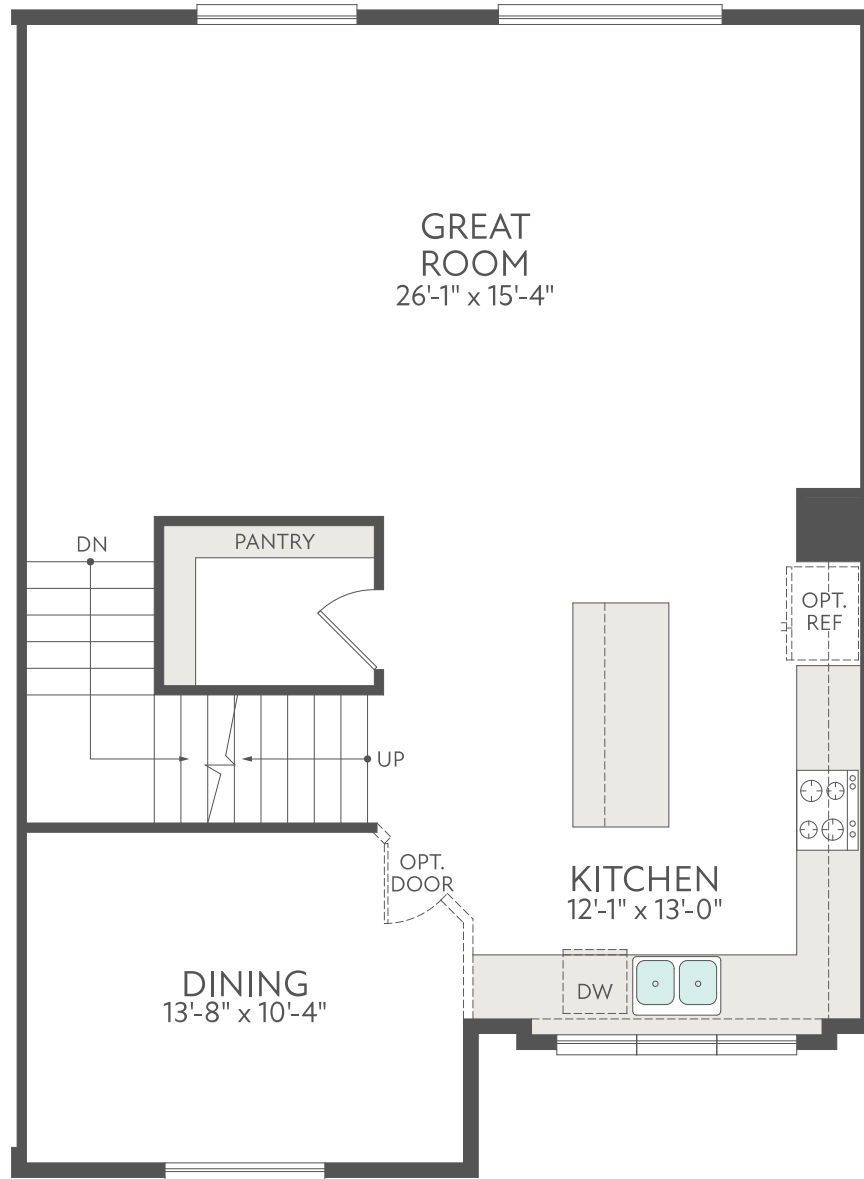

Keystone Construction - The Denali

4 Beds • 3-3.5 Baths • 2 + Car Garage • 2255 Sq. Ft. • 3 Story

First Floor

<http://KeyStoneConstructionbuilders.com/>

Keystone Construction reserves the right to modify or change at any time our floor plans, included features, materials, and pricing. All floor plans, elevations, dimensions, and square footages are approximates. Artistic renderings and may not be to scale. See a Keystone representative for more details.

KEYSTONE
CONSTRUCTION

Keystone Construction - The Denali

4 Beds • 3-3.5 Baths • 2 + Car Garage • 2255 Sq. Ft. • 3 Story

Second Floor

<http://KeyStoneConstructionbuilders.com/>

Keystone Construction reserves the right to modify or change at any time our floor plans, included features, materials, and pricing. All floor plans, elevations, dimensions, and square footages are approximates. Artistic renderings and may not be to scale. See a Keystone representative for more details.

KEYSTONE
CONSTRUCTION

Keystone Construction - The Denali

4 Beds • 3-3.5 Baths • 2 + Car Garage • 2255 Sq. Ft. • 3 Story

<http://KeyStoneConstructionbuilders.com/>

Keystone Construction reserves the right to modify or change at any time our floor plans, included features, materials, and pricing. All floor plans, elevations, dimensions, and square footages are approximates. Artistic renderings and may not be to scale. See a Keystone representative for more details.