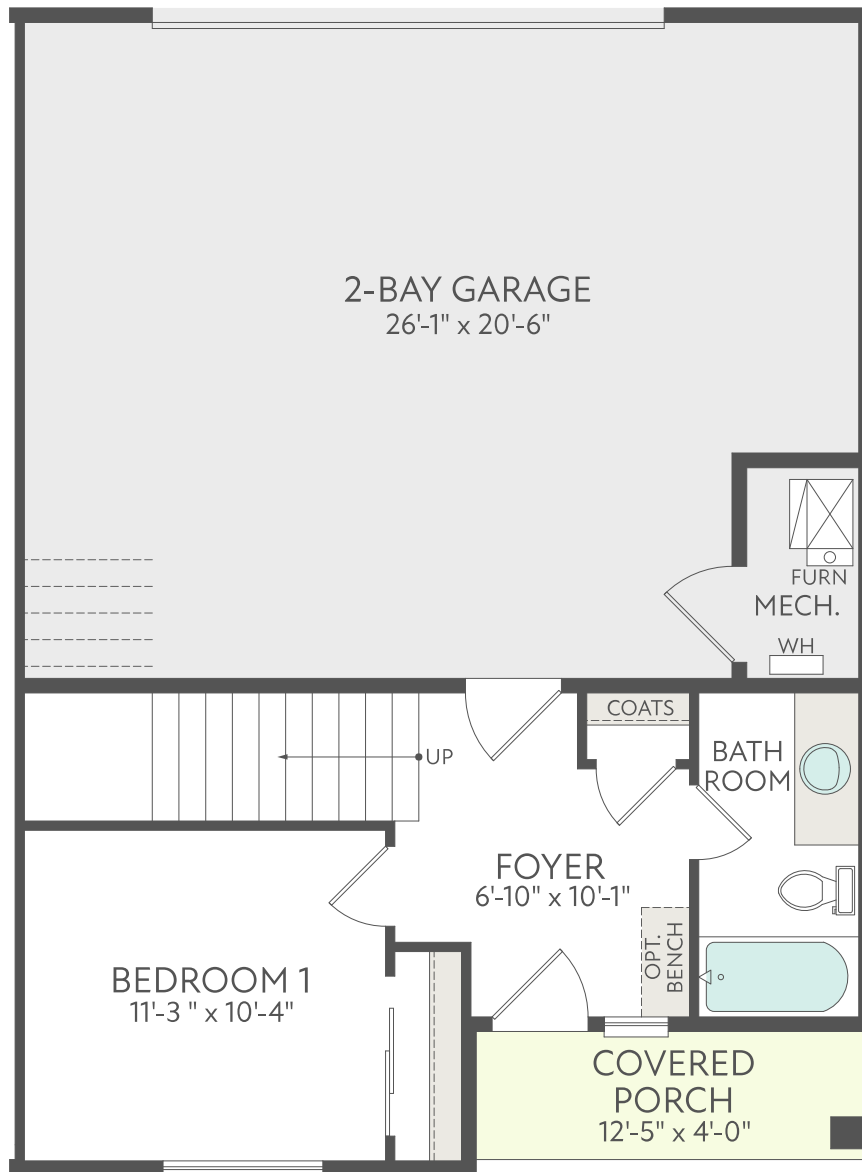

Keystone Construction - The Denali

4 Beds • 3-3.5 Baths • 2 + Car Garage • 2255 Sq. Ft. • 3 Story

First Floor

<http://KeyStoneConstructionbuilders.com/>

Keystone Construction reserves the right to modify or change at any time our floor plans, included features, materials, and pricing. All floor plans, elevations, dimensions, and square footages are approximates. Artistic renderings and may not be to scale. See a Keystone representative for more details.

KEYSTONE
CONSTRUCTION

Keystone Construction - The Denali

4 Beds • 3-3.5 Baths • 2 + Car Garage • 2255 Sq. Ft. • 3 Story

Second Floor

<http://KeyStoneConstructionbuilders.com/>

Keystone Construction reserves the right to modify or change at any time our floor plans, included features, materials, and pricing. All floor plans, elevations, dimensions, and square footages are approximates. Artistic renderings and may not be to scale. See a Keystone representative for more details.

KEYSTONE
CONSTRUCTION

Keystone Construction - The Denali

4 Beds • 3-3.5 Baths • 2 + Car Garage • 2255 Sq. Ft. • 3 Story

<http://KeyStoneConstructionbuilders.com/>

Keystone Construction reserves the right to modify or change at any time our floor plans, included features, materials, and pricing. All floor plans, elevations, dimensions, and square footages are approximates. Artistic renderings and may not be to scale. See a Keystone representative for more details.

Keystone Construction - The Denali

4 Beds • 3-3.5 Baths • 2 + Car Garage • 2255 Sq. Ft. • 3 Story

Selected Options

Elevations Options

- Elevation A

<http://KeyStoneConstructionbuilders.com/>

Keystone Construction reserves the right to modify or change at any time our floor plans, included features, materials, and pricing. All floor plans, elevations, dimensions, and square footages are approximates. Artistic renderings and may not be to scale. See a Keystone representative for more details.