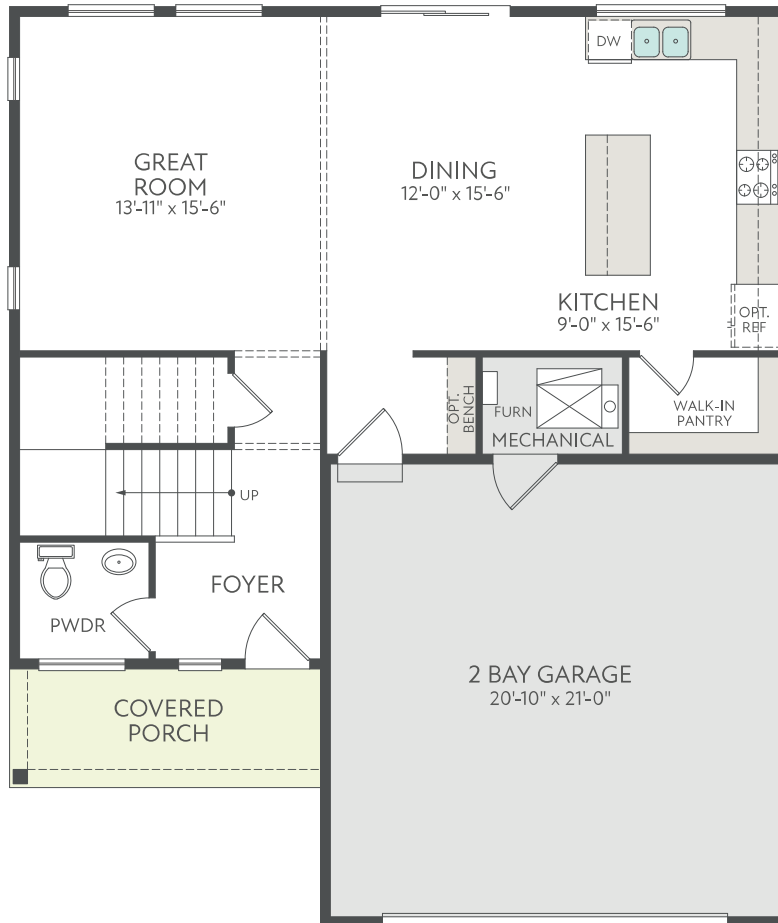

Keystone Construction - The Charleston

3-4 Beds • 2.5 Baths • 2-3 Car Garage • 1,828-2,063 Sq. Ft. • 2 Story

First Floor

<http://KeystoneConstructionbuilders.com/>

Keystone Construction reserves the right to modify or change at any time our floor plans, included features, materials, and pricing. All floor plans, elevations, dimensions, and square footages are approximates. Artistic renderings and may not be to scale. See a Keystone representative for more details.

KEYSTONE
CONSTRUCTION

Keystone Construction - The Charleston

3-4 Beds • 2.5 Baths • 2-3 Car Garage • 1,828-2,063 Sq. Ft. • 2 Story

Second Floor

<http://KeyStoneConstructionbuilders.com/>

Keystone Construction reserves the right to modify or change at any time our floor plans, included features, materials, and pricing. All floor plans, elevations, dimensions, and square footages are approximates. Artistic renderings and may not be to scale. See a Keystone representative for more details.

KEYSTONE
CONSTRUCTION

Keystone Construction - The Charleston

3-4 Beds • 2.5 Baths • 2-3 Car Garage • 1,828-2,063 Sq. Ft. • 2 Story

<http://KeyStoneConstructionbuilders.com/>

Keystone Construction reserves the right to modify or change at any time our floor plans, included features, materials, and pricing. All floor plans, elevations, dimensions, and square footages are approximates. Artistic renderings and may not be to scale. See a Keystone representative for more details.

KEYSTONE
CONSTRUCTION

Keystone Construction - The Charleston

3-4 Beds • 2.5 Baths • 2-3 Car Garage • 1,828-2,063 Sq. Ft. • 2 Story

Selected Options

Elevations Options

- Charleston - Farmhouse

<http://KeyStoneConstructionbuilders.com/>