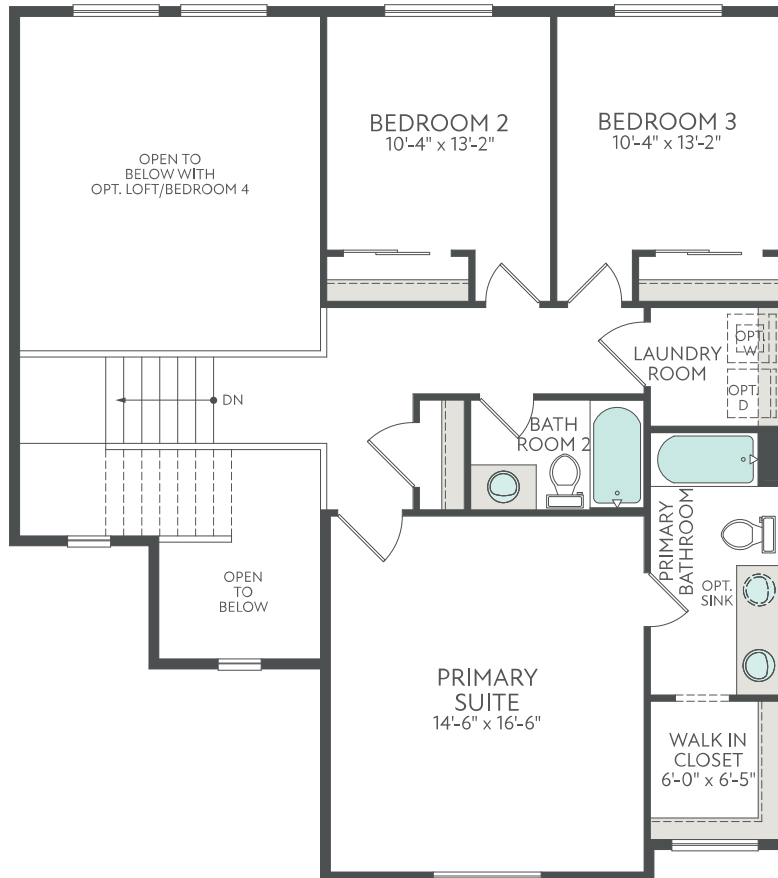

Keystone Construction - The Charleston

3-4 Beds • 2.5 Baths • 2-3 Car Garage • 1,828-2,063 Sq. Ft. • 2 Story

First Floor

<http://KeystoneConstructionbuilders.com/>

Keystone Construction reserves the right to modify or change at any time our floor plans, included features, materials, and pricing. All floor plans, elevations, dimensions, and square footages are approximates. Artistic renderings and may not be to scale. See a Keystone representative for more details.

KEYSTONE
CONSTRUCTION

Keystone Construction - The Charleston

3-4 Beds • 2.5 Baths • 2-3 Car Garage • 1,828-2,063 Sq. Ft. • 2 Story

Second Floor

<http://KeyStoneConstructionbuilders.com/>

Keystone Construction reserves the right to modify or change at any time our floor plans, included features, materials, and pricing. All floor plans, elevations, dimensions, and square footages are approximates. Artistic renderings and may not be to scale. See a Keystone representative for more details.

KEYSTONE
CONSTRUCTION

Keystone Construction - The Charleston

3-4 Beds • 2.5 Baths • 2-3 Car Garage • 1,828-2,063 Sq. Ft. • 2 Story

<http://KeyStoneConstructionbuilders.com/>

Keystone Construction reserves the right to modify or change at any time our floor plans, included features, materials, and pricing. All floor plans, elevations, dimensions, and square footages are approximates. Artistic renderings and may not be to scale. See a Keystone representative for more details.

KEYSTONE
CONSTRUCTION

Keystone Construction - The Charleston

3-4 Beds • 2.5 Baths • 2-3 Car Garage • 1,828-2,063 Sq. Ft. • 2 Story

Selected Options

Elevations Options

- Charleston - Farmhouse

<http://KeyStoneConstructionbuilders.com/>