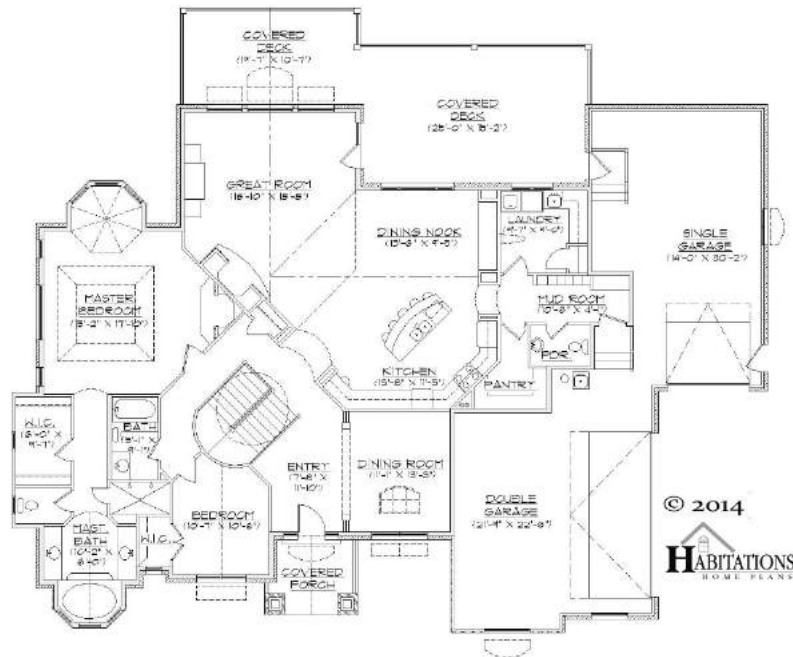

Home

Plan: R-2531
 Main: 2531 SF
 Unfinished Basement: 2531 SF
 Total SF: 5,062

Description:

- 2 Bedrooms + Dining Room
- 2 & ½ Baths
- 2 Car Garage

Optional Items:

- 3 Car Garage Finished Basement
- Covered Porch/Patio

© 2014
HABITATIONS
 HOME PLANS