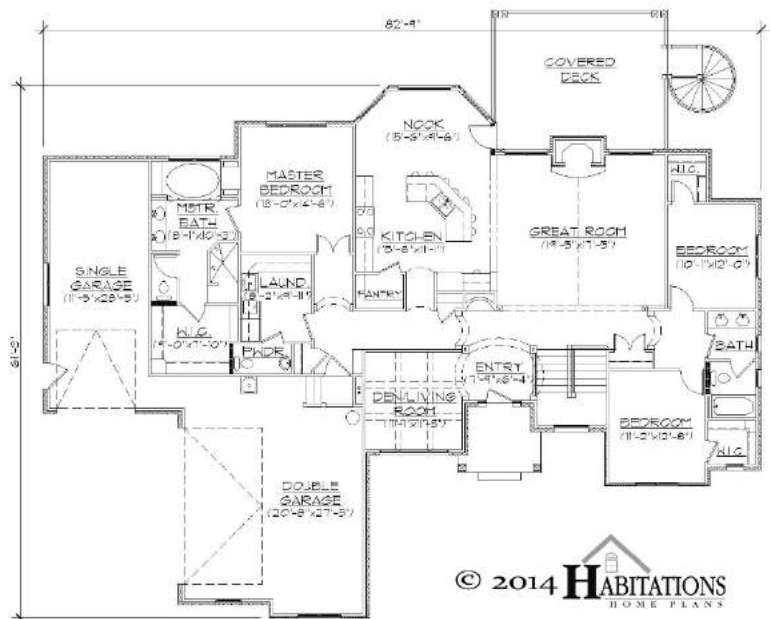

Home

Plan: R-2375a

Main: 2375 SF

Unfinished Basement: 2375 SF

Total SF: 4,750

Description:

3 Bedrooms + Den

2 & ½ Baths

2 Car Garage

Optional Items:

3 Car Garage Finished Basement

Covered Porch/Patio

© 2014 HABITATIONS
HOME PLANS