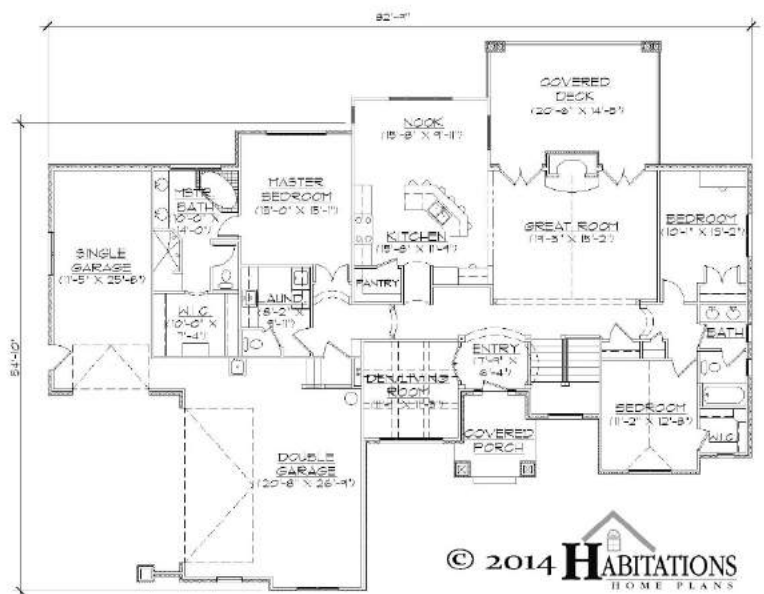

© 2014 HABITATIONS HOME PLANS

Home

Plan: R-2247

Main: 2247 SF

Unfinished Basement: 2247 SF

Total SF: 4,494

Description:

3 Bedrooms + Den

2 & ½ Baths

2 Car Garage

Optional Items:

3 Car Garage Finished Basement

Covered Porch/Patio

© 2014 HABITATIONS HOME PLANS