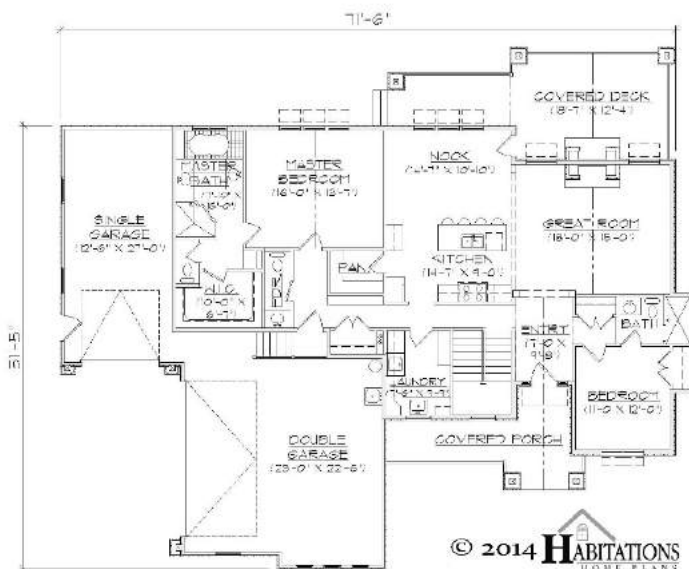

© 2014 **HABITATIONS**
HOME PLANS

Home

Plan: R-1761

Main: 1761 SF

Unfinished Basement: 1761 SF

Total SF: 3,522

Description:

2 Bedrooms

2 Baths

2 Car Garage

Optional Items:

3 Car Garage Finished Basement

Covered Porch/Patio

© 2014 **HABITATIONS**
HOME PLANS