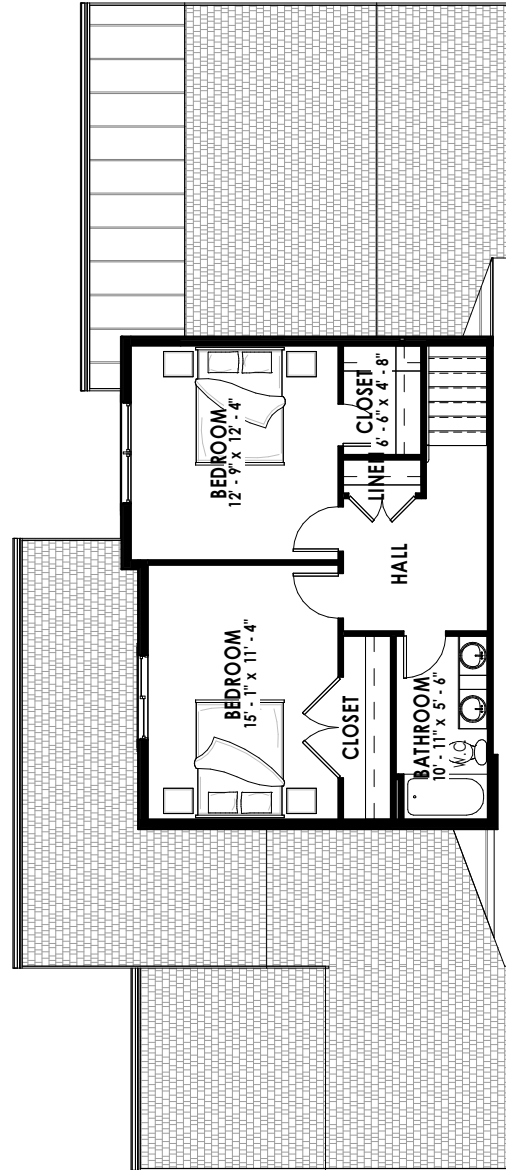

PLAN C SQ. FT.

MAIN LEVEL- 1095 SQ. FT.

UPPER LEVEL - 599 SQ. FT.

TOTAL SQ. FT. = 1694

SOMERSET VILLAS - UNIT TYPE C