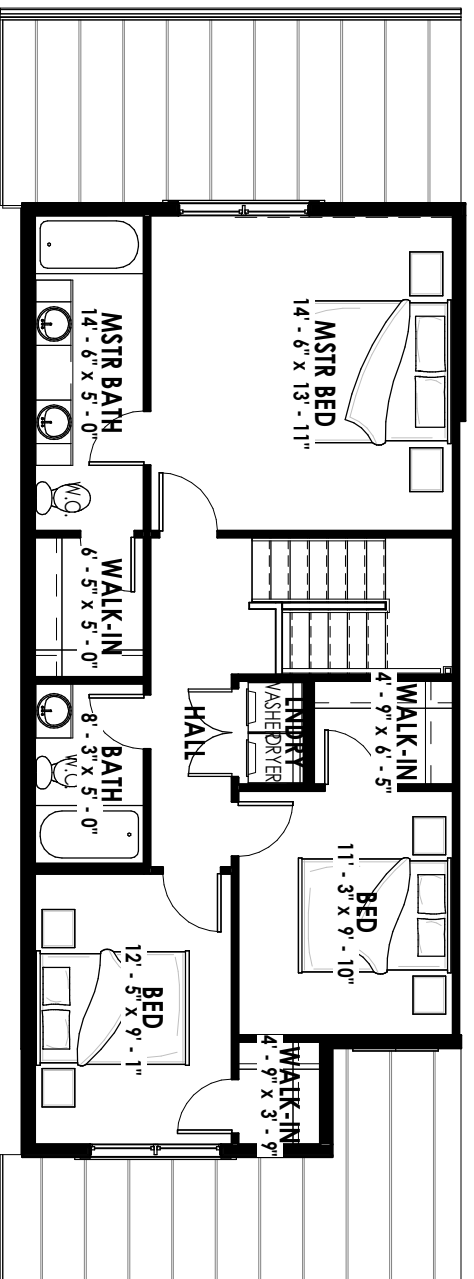

PLANE SQ. FT.

MAIN LEVEL - 611 SQ. FT.
UPPER LEVEL - 787 SQ. FT.
TOTAL SQ. FT. = 1398

*ALL SQUARE FOOTAGE IS APPROXIMATE

SOMERSET VILLAS - UNIT TYPE E1

PLAN E SQ. FT.

MAIN LEVEL- 611 SQ. FT.

UPPER LEVEL - 787 SQ. FT.

TOTAL SQ. FT. = 1398

SOMERSET VILLAS - UNIT TYPE E1