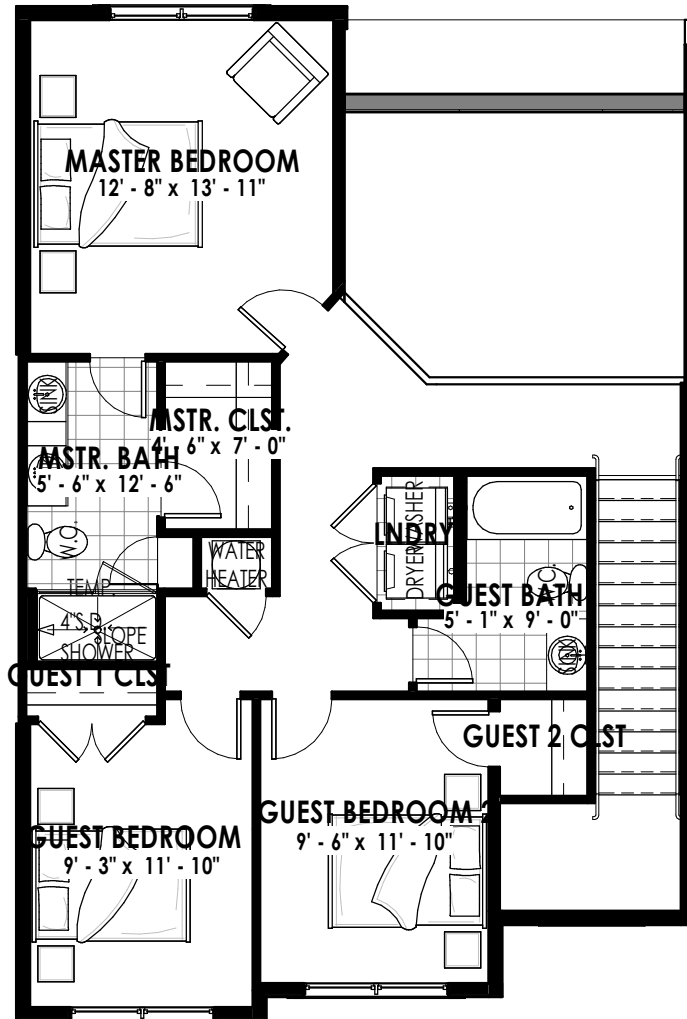

PLAN B SQ. FT.
LOWER LEVEL- 757 SQ. FT.
MAIN LEVEL- 742 SQ. FT.
UPPER LEVEL - 825 SQ. FT.
TOTAL SQ. FT.= 2324

*ALL SQUARE FOOTAGE IS APPROXIMATE

SOMERSET VILLAS - UNIT TYPE B

PLAN B SQ. FT.
LOWER LEVEL- 757 SQ. FT.
MAIN LEVEL- 742 SQ. FT.
UPPER LEVEL - 825 SQ. FT.
TOTAL SQ. FT.= 2324

*ALL SQUARE FOOTAGE IS APPROXIMATE

SOMERSET VILLAS - UNIT TYPE B

PLAN B SQ. FT.
LOWER LEVEL- 757 SQ. FT.
MAIN LEVEL- 742 SQ. FT.
UPPER LEVEL - 825 SQ. FT.
TOTAL SQ. FT.= 2324

*ALL SQUARE FOOTAGE IS APPROXIMATE

SOMERSET VILLAS - UNIT TYPE B