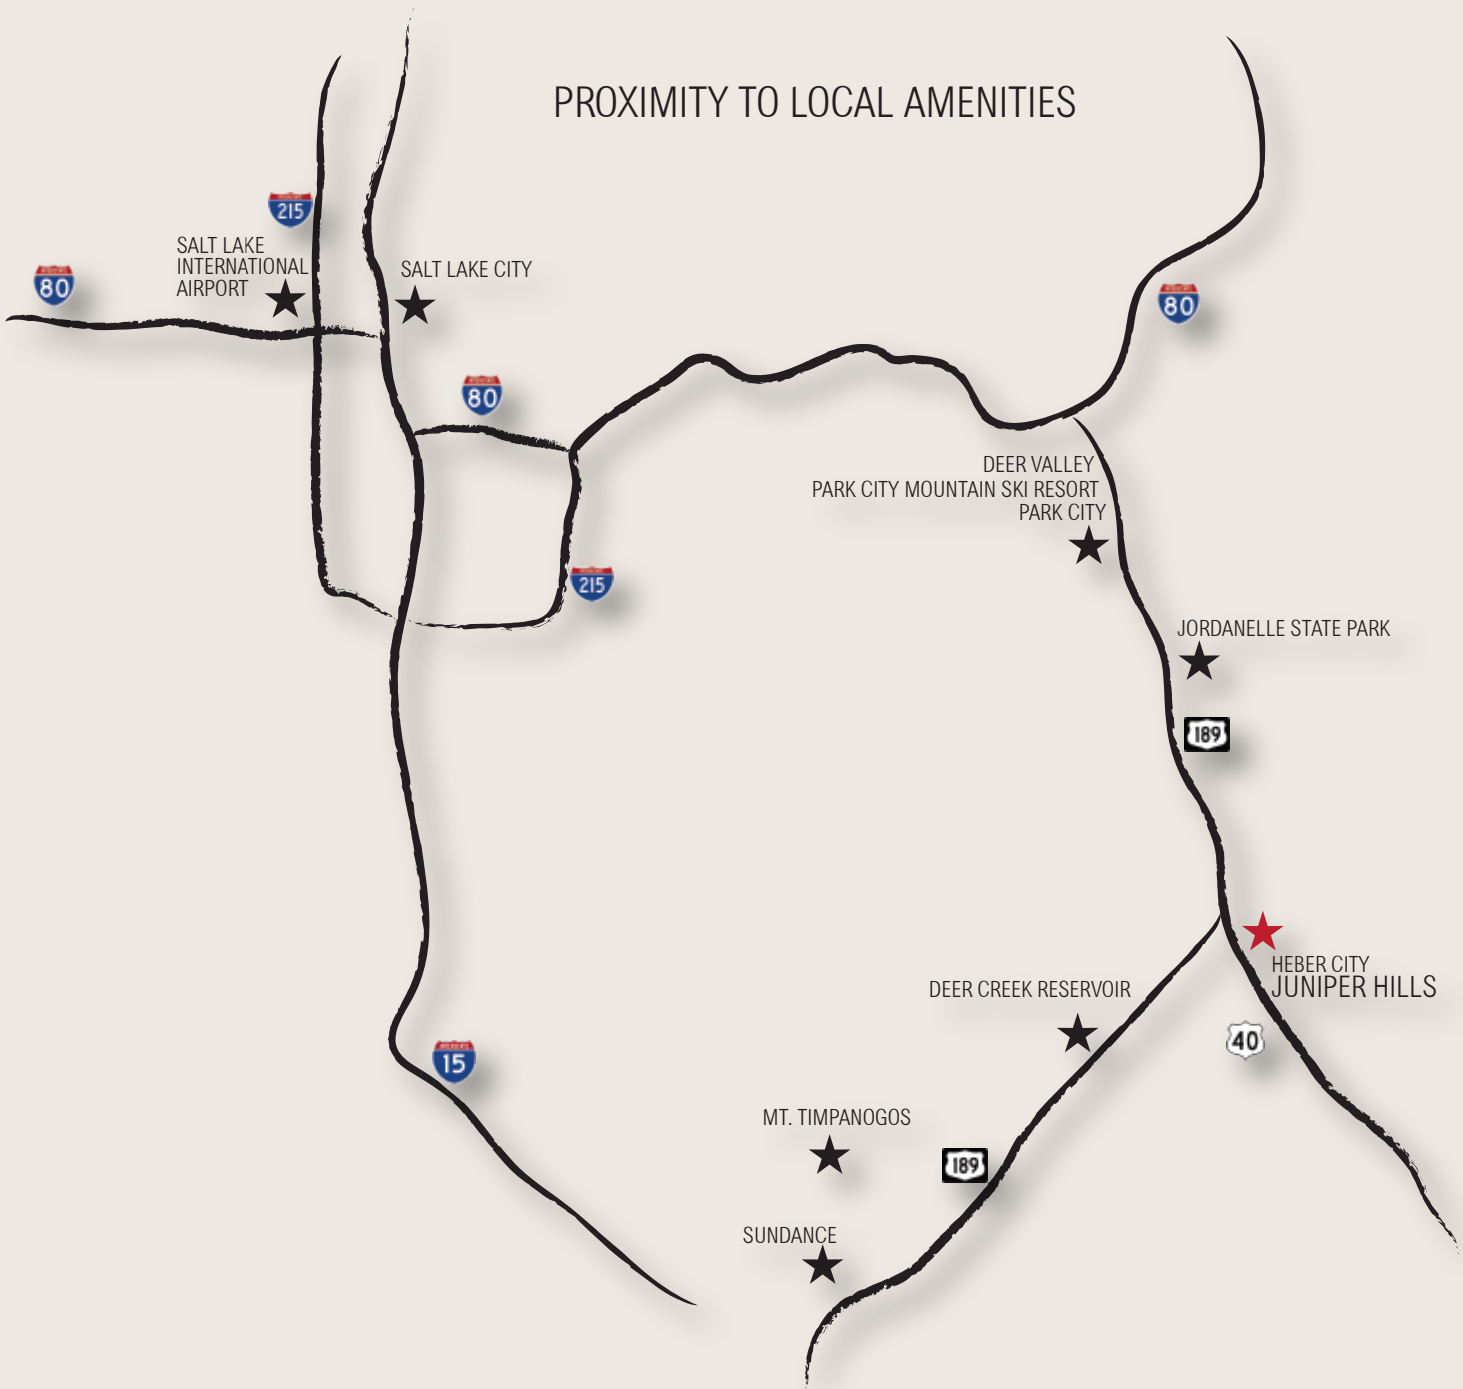

JUNIPER HILLS

at
Red Ledges

A world class mountain contemporary neighborhood designed by Michael Upwall located in the heart of Red Ledges and built by Hawkes Phelps Homes.

Juniper Hills at Red Ledges, just 15 minutes from Deer Valley Ski Resort, is an exclusive 35 home neighborhood, designed by Michael Upwall and built by Hawkes Phelps Homes. Juniper Hills sits at the heart of the private development, Red Ledges, located in Heber, UT. This world class neighborhood is maintenance free, providing landscaping and snow removal up to your front door. The hillside location of Juniper Hills at Red Ledges provides unobstructed views of the Heber Valley and Mount Timpanogos. The majestic and luxurious Juniper Hills at Red Ledges is a living experience found nowhere else in all of the Park City area.

Heber Executive Airport	10 minutes
Mayflower Lift at Deer Valley	10 minutes
Deer Creek Reservoir and Lake	10 minutes
Jordanelle State Park and Lake	10 Minutes
St. Regis Club	15 minutes
Park City Mountain Resort	25 minutes
Park City Main Street	20 minutes
Park City Outlet Shopping	25 minutes
Sundance	30 minutes
Provo Canyon River Fly Fishing	30 minutes
City Creek Center Shopping, Salt Lake City	45 minutes
Salt Lake City International Airport	50 minutes