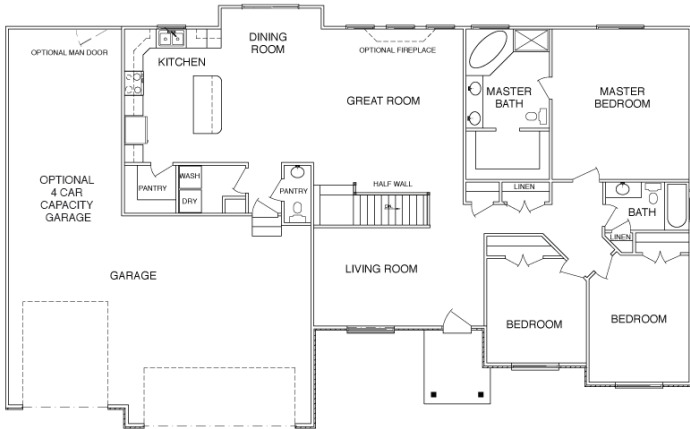

# Morehead | Rambler

TOTAL SQ. FT. | **3,666** FINISHED SQ. FT. | **1,818**  
 UNFINISHED SQ. FT. | **1,848** BEDS | **3** BATHS | **2.5**

MAIN FLOOR

BASEMENT

## Morehead | Rambler

TOTAL SQ. FT. | **3,666** FINISHED SQ. FT. | **1,818**  
UNFINISHED SQ. FT. | **1,848** BEDS | **3** BATHS | **2.5**

### HOME FEATURES

- Walk-In Pantry
- 9' Ceilings on Main Floor
- Walk-In Master Closet
- 4 Car Capacity Garage
- Separate Shower w/ Garden Tub in Master Bath
- Main Floor Laundry
- Covered Porch
- Bay Window In Dining
- Double Vanity