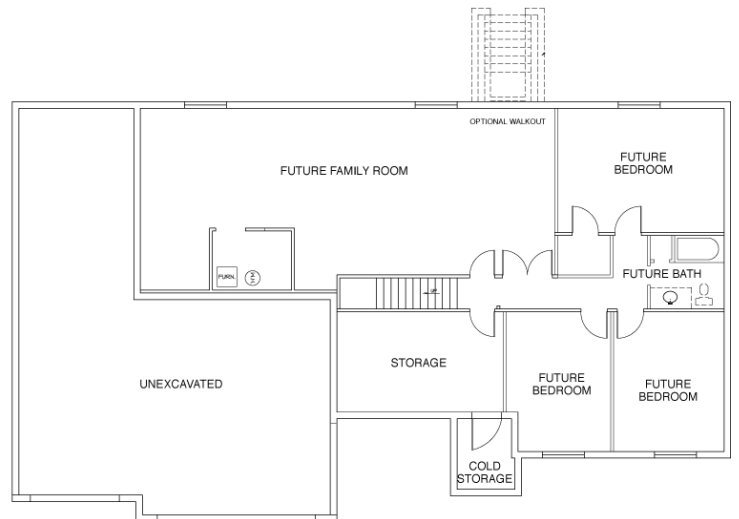

# Morehead | Rambler

TOTAL SQ. FT. | **3,666** FINISHED SQ. FT. | **1,818**  
 UNFINISHED SQ. FT. | **1,848** BEDS | **3** BATHS | **2.5**

MAIN FLOOR

BASEMENT

## Morehead | Rambler

TOTAL SQ. FT. | **3,666** FINISHED SQ. FT. | **1,818**  
UNFINISHED SQ. FT. | **1,848** BEDS | **3** BATHS | **2.5**

### HOME FEATURES

- Walk-In Pantry
- 9' Ceilings on Main Floor
- Walk-In Master Closet
- 4 Car Capacity Garage
- Separate Shower w/ Garden Tub in Master Bath
- Main Floor Laundry
- Covered Porch
- Bay Window In Dining
- Double Vanity