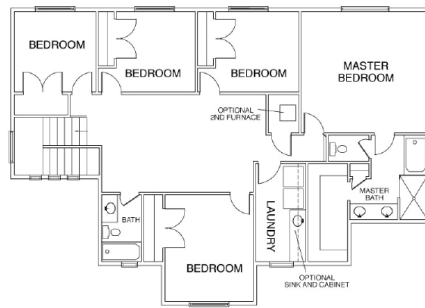

Concord | Two Story | 5 Bedroom

TOTAL SQ. FT. | 4,265 FINISHED SQ. FT. | 2,844
 UNFINISHED SQ. FT. | 1,421 BEDS | 5 BATHS | 2.5

MAIN FLOOR

SECOND FLOOR

BASEMENT

Concord | Two Story | 5 Bedroom

TOTAL SQ. FT. | **4,265** FINISHED SQ. FT. | **2,844**
UNFINISHED SQ. FT. | **1,421** BEDS | **5** BATHS | **2.5**

HOME FEATURES

- 3 Car Garage
- Walk-In Closets
- Plant Shelves
- 9' Ceilings on Main Floor
- Cold Storage Room
- Walk In Laundry
- Separate Shower w/ Garden Tub in Master Bath
- 8' Garage Door w/ Opener
- Bay Window In Dining
- Custom Covered Porch
- Walk In Pantry