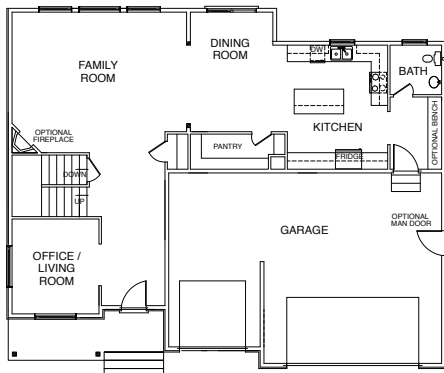

Concord | Two Story | 5 Bedroom

TOTAL SQ. FT. | 4,265 FINISHED SQ. FT. | 2,844
 UNFINISHED SQ. FT. | 1,421 BEDS | 5 BATHS | 2.5

MAIN FLOOR

SECOND FLOOR

BASEMENT

Concord | Two Story | 5 Bedroom

TOTAL SQ. FT. | **4,265** FINISHED SQ. FT. | **2,844**
UNFINISHED SQ. FT. | **1,421** BEDS | **5** BATHS | **2.5**

HOME FEATURES

- 3 Car Garage
- Walk-In Closets
- Plant Shelves
- 9' Ceilings on Main Floor
- Cold Storage Room
- Walk In Laundry
- Separate Shower w/ Garden Tub in Master Bath
- 8' Garage Door w/ Opener
- Bay Window In Dining
- Custom Covered Porch
- Walk In Pantry