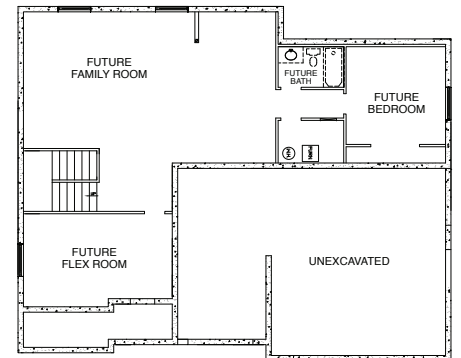

Concord | Two Story | 5 Bedroom

TOTAL SQ. FT. | 4,265 FINISHED SQ. FT. | 2,844
 UNFINISHED SQ. FT. | 1,421 BEDS | 5 BATHS | 2.5

MAIN FLOOR

SECOND FLOOR

BASEMENT

Concord | Two Story | 5 Bedroom

TOTAL SQ. FT. | **4,265** FINISHED SQ. FT. | **2,844**
UNFINISHED SQ. FT. | **1,421** BEDS | **5** BATHS | **2.5**

HOME FEATURES

- 3 Car Garage
- Walk-In Closets
- Plant Shelves
- 9' Ceilings on Main Floor
- Cold Storage Room
- Walk In Laundry
- Separate Shower w/ Garden Tub in Master Bath
- 8' Garage Door w/ Opener
- Bay Window In Dining
- Custom Covered Porch
- Walk In Pantry