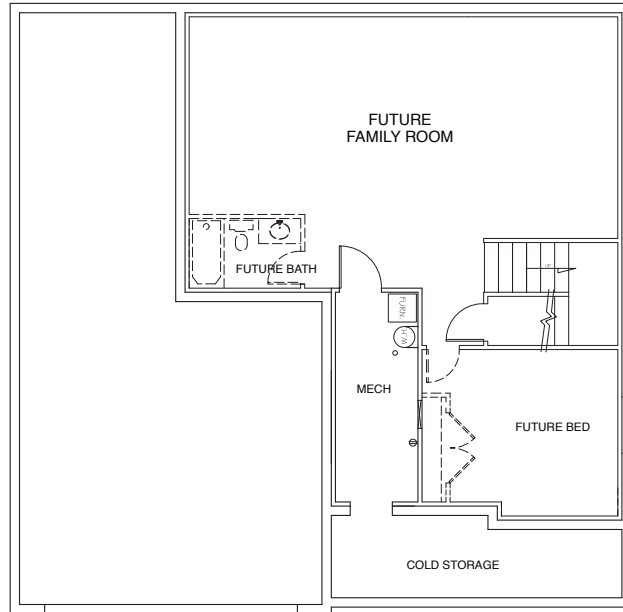

BASEMENT

Rev 9/20/18

801.997.0837 • CONCORDHOMESUTAH.COM

©Concord Homes. The use of these plans, drawings and renderings is expressly limited to Concord Homes. House design, floor plan, and exterior finish may not depict standard plan. All sizes shown are estimates only. Changes may occur without notice.