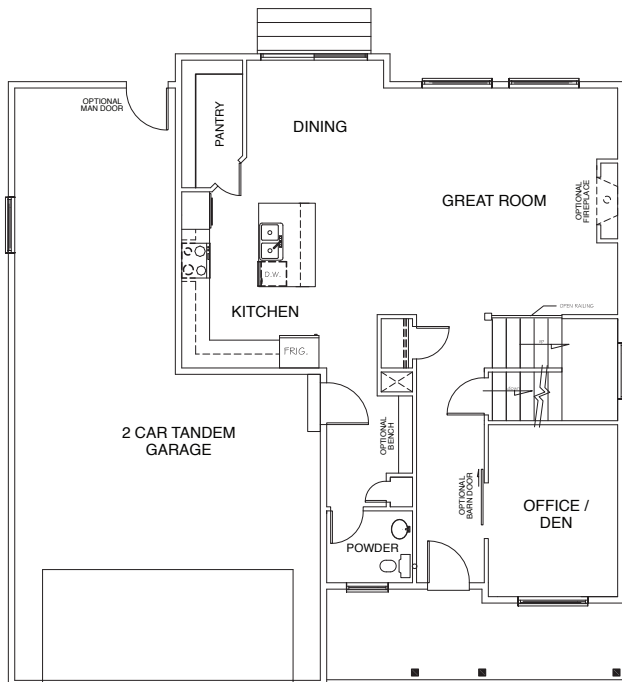

Cary | Two Story

TOTAL SQ. FT. | 3,696 FINISHED SQ. FT. | 2,531
UN FINISHED SQ. FT. | 1267 BEDS | 4 BATHS | 2.5

MAIN FLOOR

SECOND FLOOR

Rev 9/20/18

801.997.0837 • CONCORDHOMESUTAH.COM

©Concord Homes. The use of these plans, drawings and renderings is expressly limited to Concord Homes. House design, floor plan, and exterior finish may not depict standard plan. All sizes shown are estimates only. Changes may occur without notice.

Cary | Two Story

TOTAL SQ. FT. | **3,696** FINISHED SQ. FT. | **2,531**
UN FINISHED SQ. FT. | **1267** BEDS | **4** BATHS | **2.5**

HOME FEATURES

- Walk-In Closets
- 3 Car Tandem Garage
- 9' Ceilings on Main Floor
- Separate Shower w/ Garden Tub in Master Bath
- Expanded Mud / Laundry Room
- Covered Porch