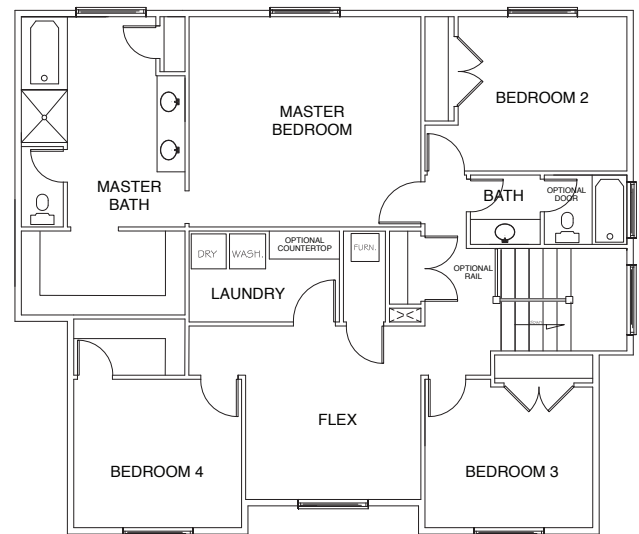

Cary | Two Story

TOTAL SQ. FT. | 3,696 FINISHED SQ. FT. | 2,531
UN FINISHED SQ. FT. | 1267 BEDS | 4 BATHS | 2.5

MAIN FLOOR

SECOND FLOOR

Rev 9/20/18

801.997.0837 • CONCORDHOMESUTAH.COM

©Concord Homes. The use of these plans, drawings and renderings is expressly limited to Concord Homes. House design, floor plan, and exterior finish may not depict standard plan. All sizes shown are estimates only. Changes may occur without notice.

Cary | Two Story

TOTAL SQ. FT. | **3,696** FINISHED SQ. FT. | **2,531**
UN FINISHED SQ. FT. | **1267** BEDS | **4** BATHS | **2.5**

HOME FEATURES

- Walk-In Closets
- 3 Car Tandem Garage
- 9' Ceilings on Main Floor
- Separate Shower w/ Garden Tub in Master Bath
- Expanded Mud / Laundry Room
- Covered Porch