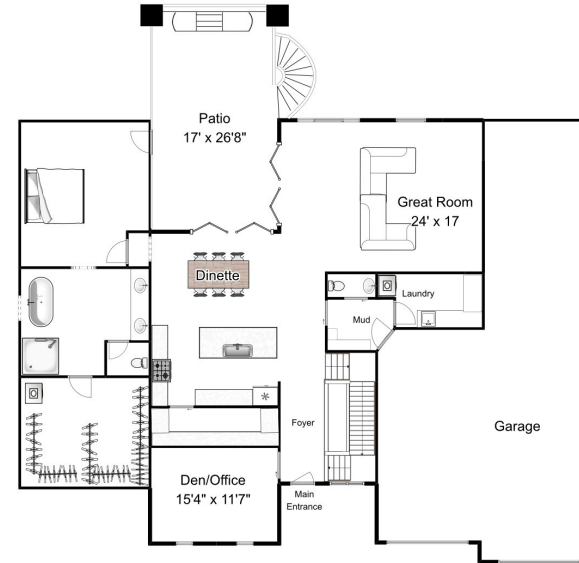

Prairie Elevation

Craftsman Elevation

Nouveau Elevation

Bluegrass

[Click Here](#)

to customize plan
and place furniture

Bedrooms	1-4
Baths	1.5-2.5
Main Floor	1978SF
Basement	2281SF
Upstairs	0SF
Total SF	4259SF
Garage	2-3 car

The Bluegrass features a large great room with a centralized kitchen, and a back patio. With plenty of room in the lower level to expand.

Notes

CALUTE HOMES
Excellence by Design

Sales@Calutehomes.com T.801-778-0880