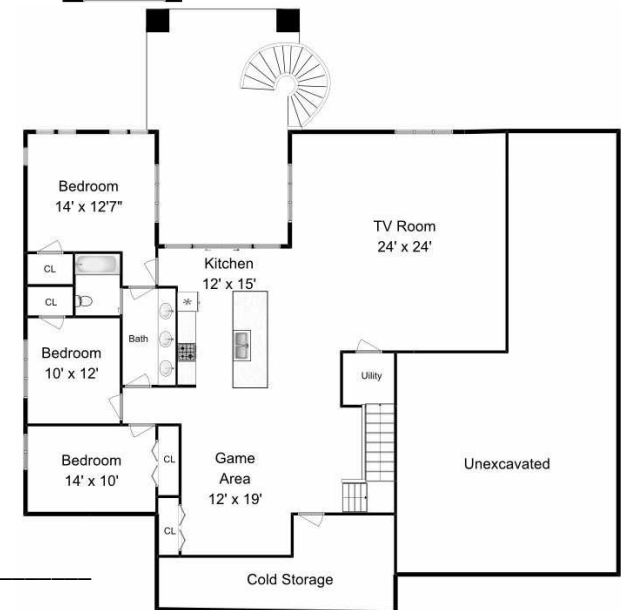

Prairie Elevation

Craftsman Elevation

Nouveau Elevation

Bluegrass

[Click Here](#)

to customize plan
and place furniture

Bedrooms	1-4
Baths	1.5-2.5
Main Floor	1978SF
Basement	2281SF
Upstairs	0SF
Total SF	4259SF
Garage	2-3 car

The Bluegrass features a large great room with a centralized kitchen, and a back patio. With plenty of room in the lower level to expand.

Notes

CALUTE HOMES
Excellence by Design

Sales@Calutehomes.com T.801-778-0880