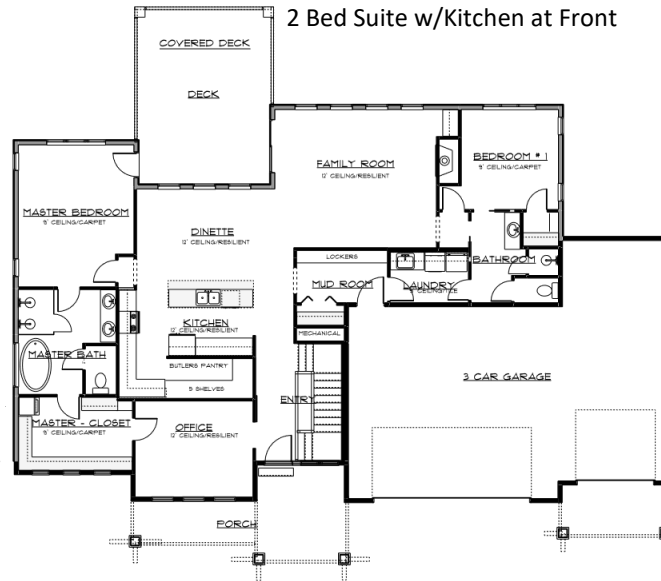

Prairie Elevation

Craftsman Elevation

Nouveau Elevation

Mountain Modern

Bungalow

Bedrooms	2-6
Baths	2.5-4.5
Main Floor	1975SF
Basement	2000F
Upstairs	0SF
Total SF	3975SF
Garage	3 car

The Percussion features a large Master Suite and Kitchen with a centralized patio, family room, and dining area, and plenty of room to expand in the lower level.

2 Bed Suite w/Kitchen at Front

# Percussion

5 Bed w/Kitchen at Front

[Click Here](#)

to customize plan  
and place furniture

Notes

---

---

---