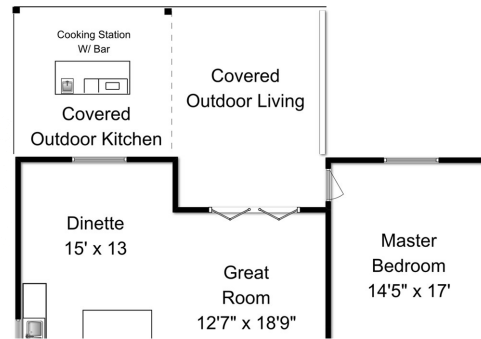

Canyons

Bungalow Elevation

Craftsman Elevation

Nouveau Elevation

Infinity Option

Main Floor

Lower Level

Optional 3rd car

Notes

Main Floor	1542sf
Basement	1590 sf
Upstairs	Optional Bonus
Total SF	3132 sf
Garage	2 or 3 car front or side load

The Canyons has 3 bedrooms with the master bedroom separated from the rest. designed to expand with an optional basement. available.