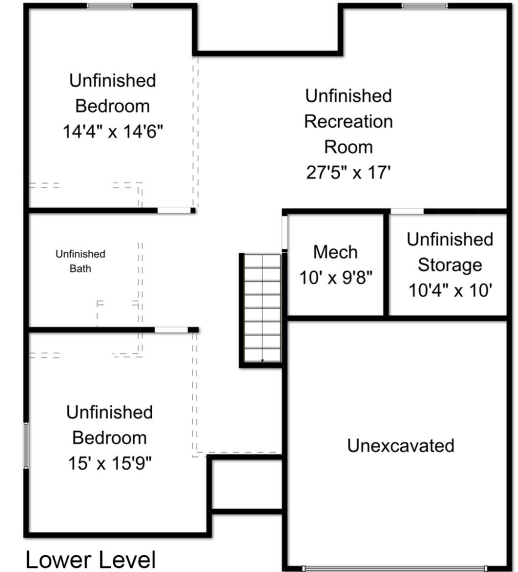

Canyons

Bungalow Elevation

Craftsman Elevation

Nouveau Elevation

Infinity Option

Main Floor

Lower Level

Optional 3rd car

Notes

Main Floor	1542sf
Basement	1590 sf
Upstairs	Optional Bonus
Total SF	3132 sf
Garage	2 or 3 car front or side load

The Canyons has 3 bedrooms with the master bedroom separated from the rest. designed to expand with an optional basement. available.