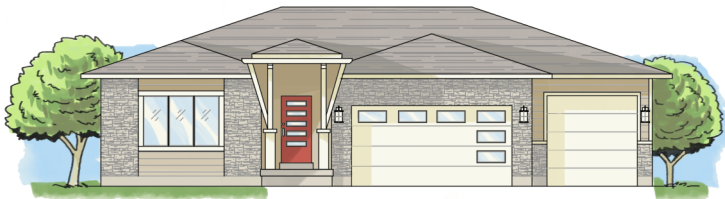

Canyons

Bungalow Elevation

Craftsman Elevation

Nouveau Elevation

Infinity Option

Main Floor

Lower Level

Optional 3rd car

Notes

Main Floor	1542sf
Basement	1590 sf
Upstairs	Optional Bonus
Total SF	3132 sf
Garage	2 or 3 car front or side load

The Canyons has 3 bedrooms with the master bedroom separated from the rest. designed to expand with an optional basement. available.