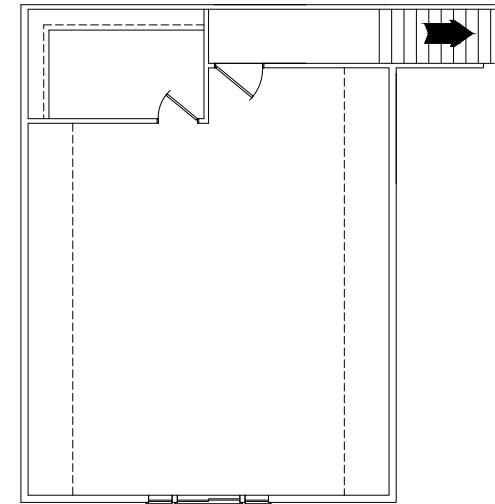

# SILVERLAKE

<b>TERRACE LEVEL</b> UNFINISHED	1963 SQ. FT.
<b>MAIN LEVEL</b> LIVING SPACE	2039 SQ. FT.
<b>UPPER LEVEL</b> LIVING SPACE	720 SQ. FT.
<b>TOTAL</b> FINISHED LIVING SPACE	2759 SQ. FT.
<b>TOTAL</b> SQUARE FEET	4722 SQ. FT.
<b>WIDTH</b>	55'-9"
<b>DEPTH</b>	67'-6"

MAIN LEVEL FLOOR PLAN

BONUS ROOM