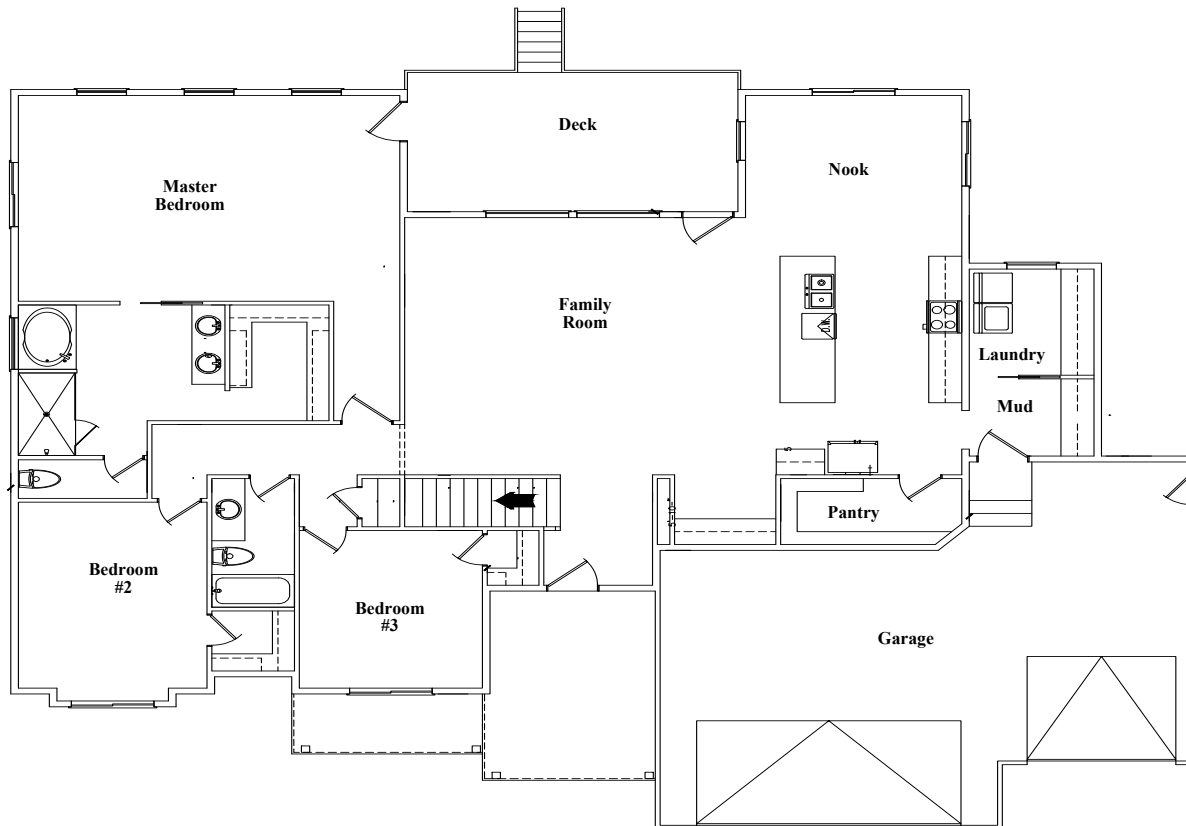

# LAKEVIEW

<b>TERRACE LEVEL</b> UNFINISHED	2413 SQ. FT.
<b>MAIN LEVEL</b> LIVING SPACE	2362 SQ. FT.
<b>TOTAL</b> FINISHED LIVING SPACE	2362 SQ. FT.
<b>TOTAL</b> SQUARE FEET	4775 SQ. FT.
<b>WIDTH</b>	72'
<b>DEPTH</b>	52'-6"

**MAIN LEVEL FLOOR PLAN**