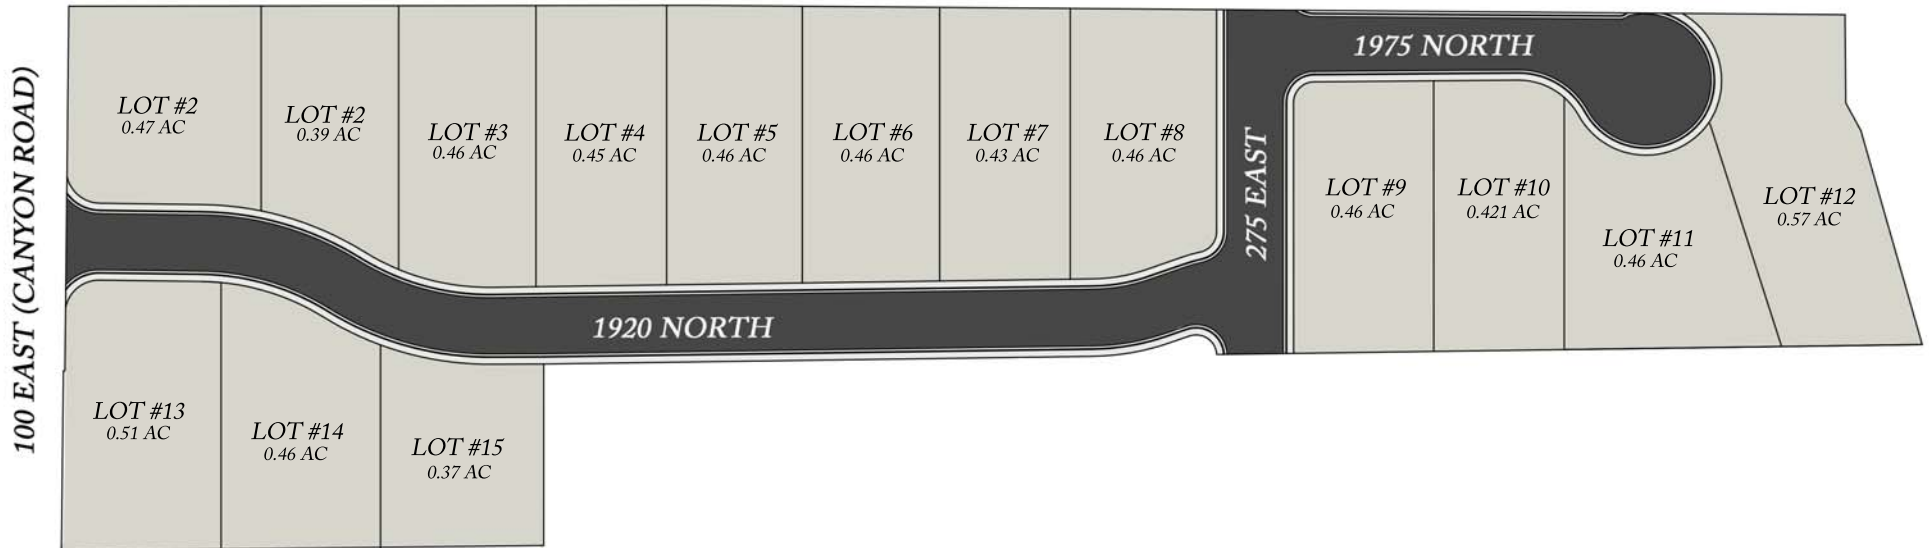

SAVAGE *Estates*

GOUGH HOMES

Yesterday's Craftsmanship - Today's Dreams

1920 North 100 East
Pleasant Grove, UT
801-566-9412

www.goughhomesutah.com