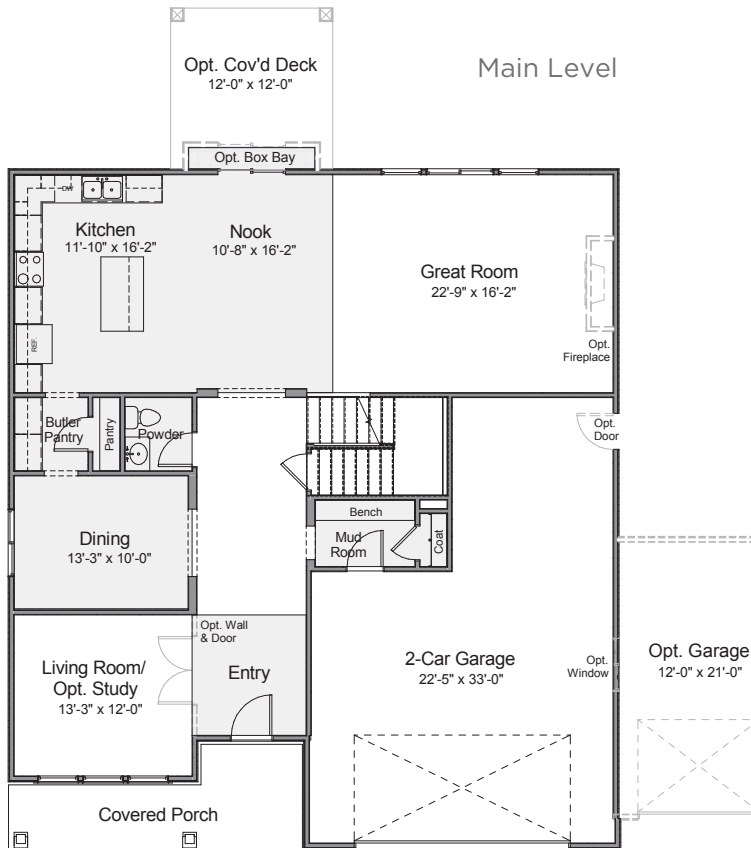

Maple

4,721 Total Sq. Ft.

3,338 Finished Sq. Ft.

■ ■ ■ ■ ■ □ □ Bedrooms

■ ■ ■ ■ □ Bathrooms

■ ■ □ Garage

■ = Included □ = Optional

A

 Bathrooms

 Garage

= Included
 = Optional

Upper Level

Opt. Grand Master Bath

Main Level

Basement Level