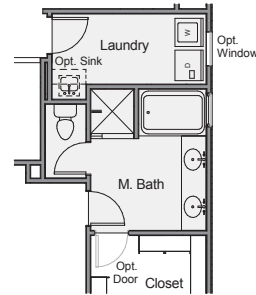

B

C

801-335-3731

HenryWalkerHomes.com

HENRY WALKER HOMES
1148 W. Legacy Crossing Blvd, Suite 400
Centerville, UT 84014

Maple

4,721 Total Sq. Ft.
3,338 Finished Sq. Ft.

Bedrooms

 Bathrooms

 Garage

= Included
 = Optional

Upper Level

Opt. Grand Master Bath

Main Level

Basement Level