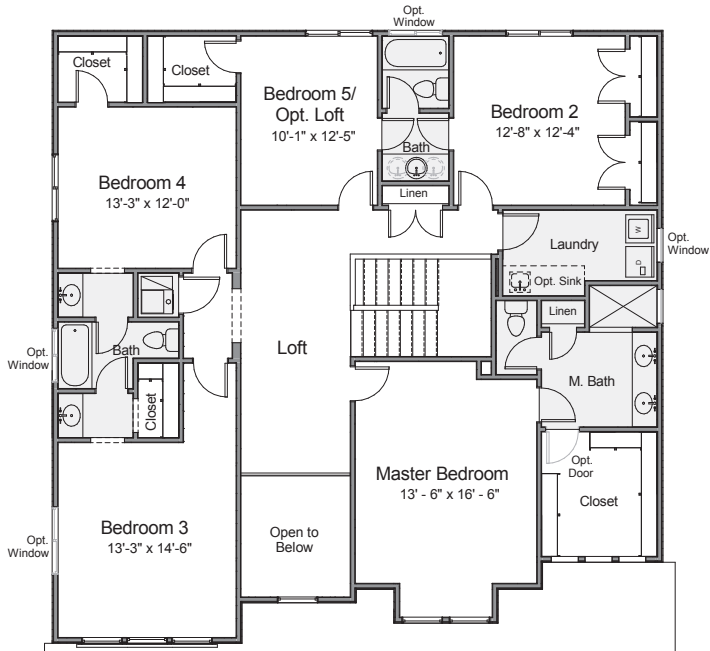

Maple

4,721 Total Sq. Ft.

3,338 Finished Sq. Ft.

■ ■ ■ ■ ■ □ □ Bedrooms

■ ■ ■ ■ □ Bathrooms

■ ■ □ Garage

■ = Included □ = Optional

A

B

C

801-335-3731

HenryWalkerHomes.com

HENRY WALKER HOMES
1148 W. Legacy Crossing Blvd, Suite 400
Centerville, UT 84014

Maple

4,721 Total Sq. Ft.
3,338 Finished Sq. Ft.

Bedrooms

 Bathrooms

 Garage

= Included
 = Optional

Upper Level

Opt. Grand Master Bath

Main Level

Basement Level