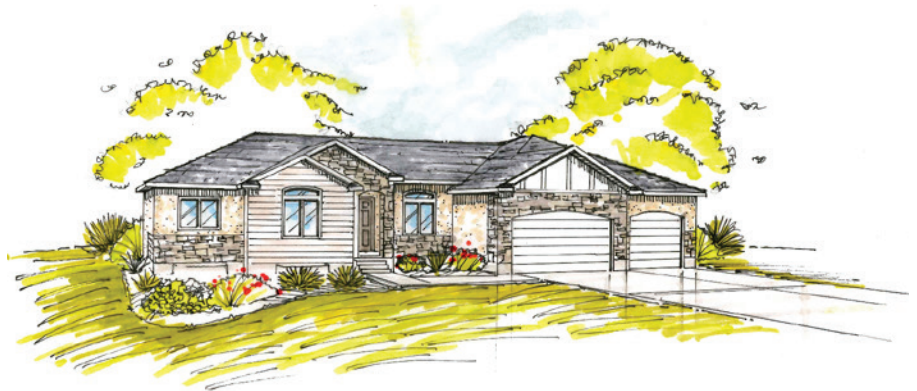

The Olivia

RAMBLER:	SQUARE FT:
3 Bed / 2 Bath	Main 1,614
3-Car Garage	Bsmt 1,603
75'4"(w) x 41'10"(d)	Total 3,217

www.GTM.builders
435-849-5409