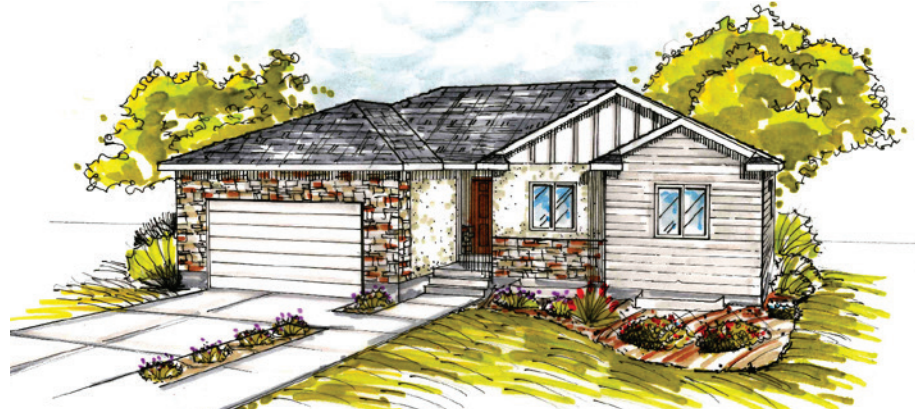

The Madeline

RAMBLER:

3 Bed / 2 Bath
2-Car Garage
50'(w) x 42'6"(d)

SQUARE FT:

Main 1,326
Bsmt 1,303
Total 2,629

www.GTM.builders
435-849-5409