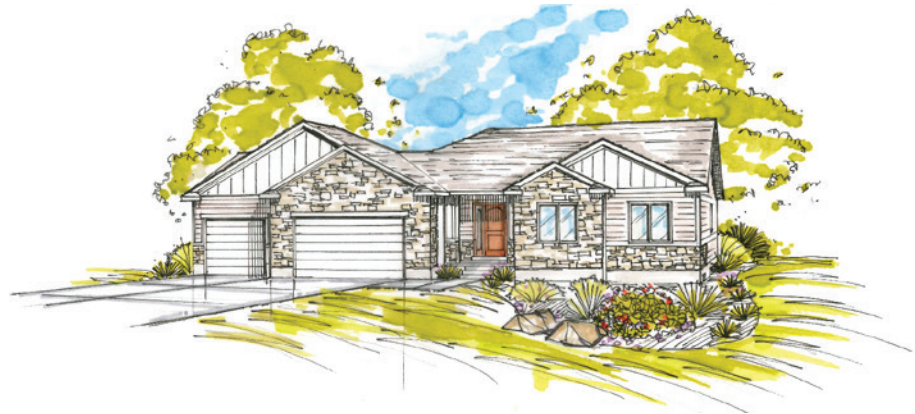

The Lauren

RAMBLER:

3 Bed / 2 Bath
3-Car Garage
69'(w) x 46'11"(d)

SQUARE FT:

Main 1,640
Bsmt 1,622
Total 3,262

www.GTM.builders
435-849-5409