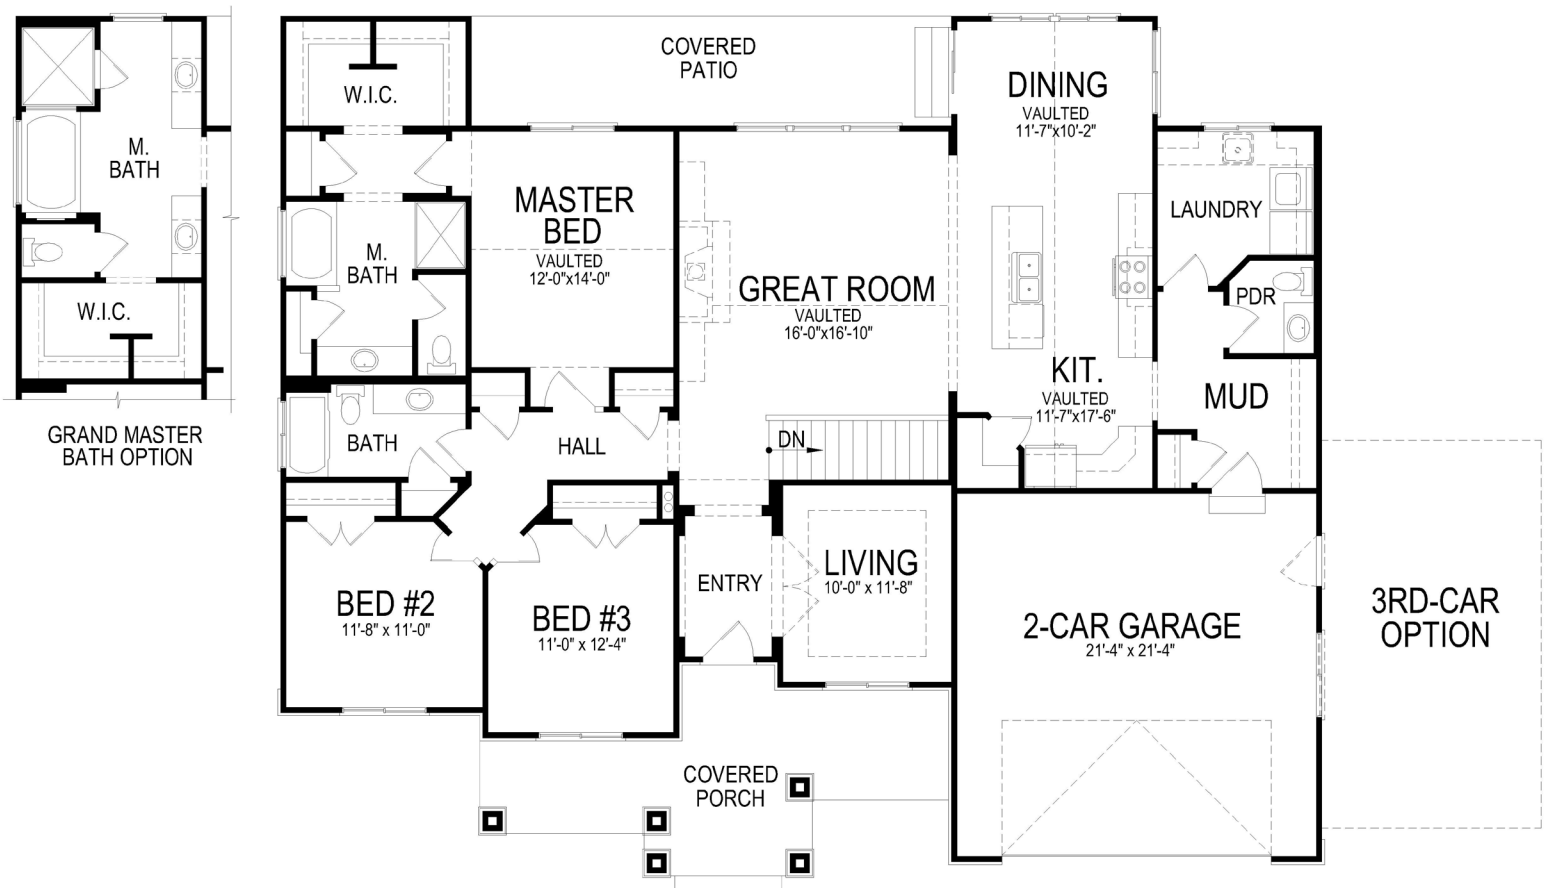

mckinley

- 2,009 Sq Ft - Main
- 2,247 Sq Ft - Lower
- 2,009 - Total Finished Sq Ft
- 4,256 - Total Sq Ft
- 3 Bedrooms
- 2.5 Bathrooms

main floor

*actual dimensions may vary

basement

*actual dimensions may vary