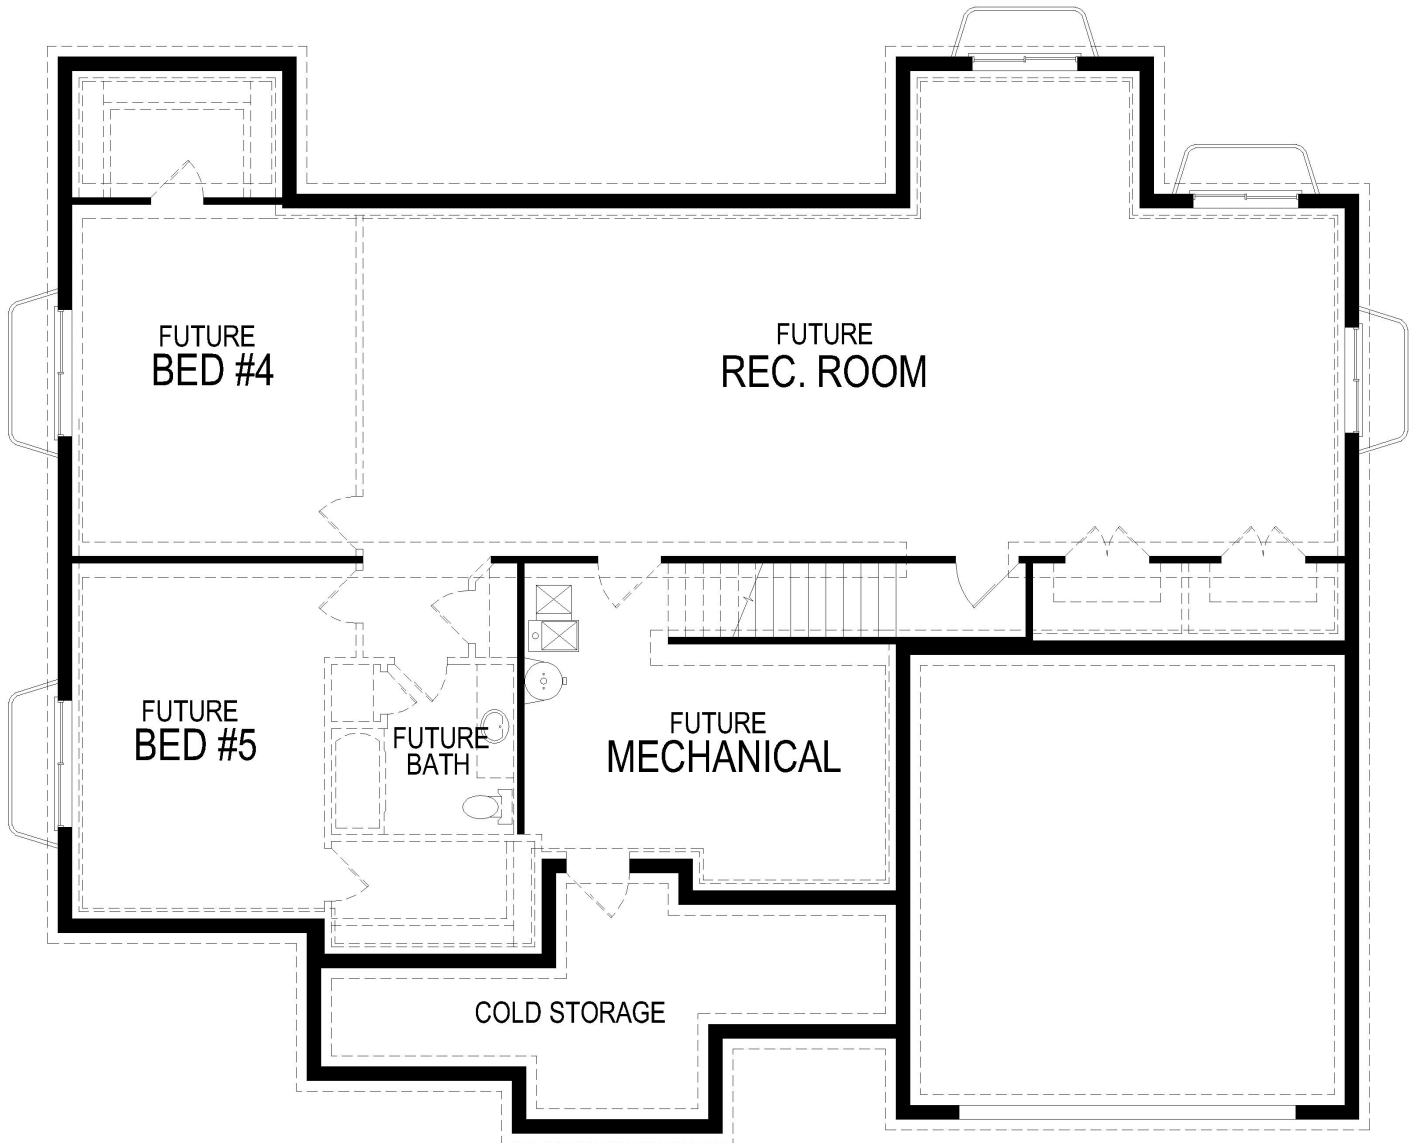

mckinley

- 2,009 Sq Ft - Main
- 2,247 Sq Ft - Lower
- 2,009 - Total Finished Sq Ft
- 4,256 - Total Sq Ft
- 3 Bedrooms
- 2.5 Bathrooms

main floor

*actual dimensions may vary

basement

*actual dimensions may vary