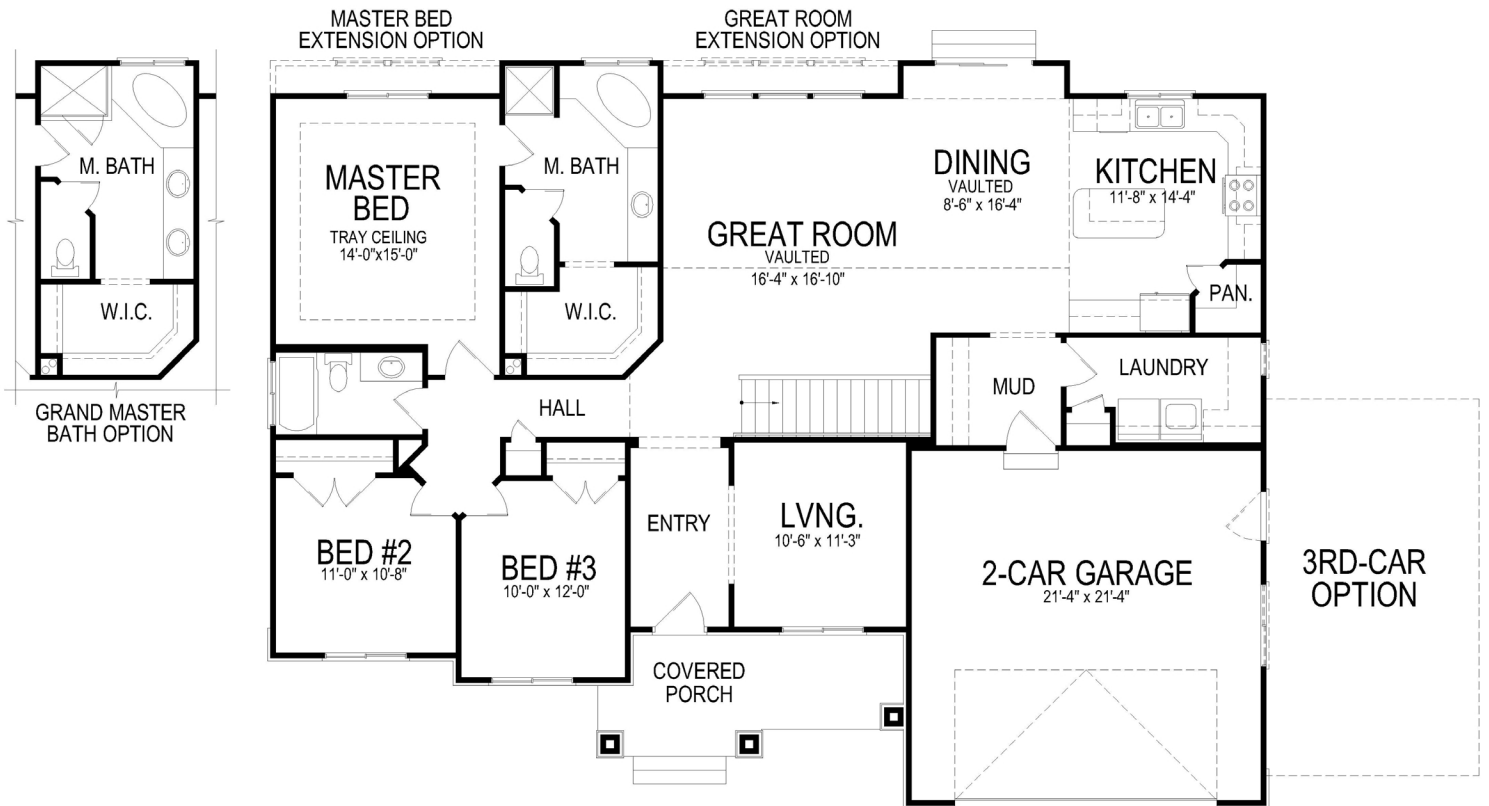

# kennadee

- 1,850 Sq Ft - Main
- 1,963 Sq Ft - Lower
- 1,850 Sq Ft - Finished
- 3,813 Sq Ft - Total
- 3 Bedrooms
- 2 Bathrooms

main floor

\*actual dimensions may vary

basement

\*actual dimensions may vary