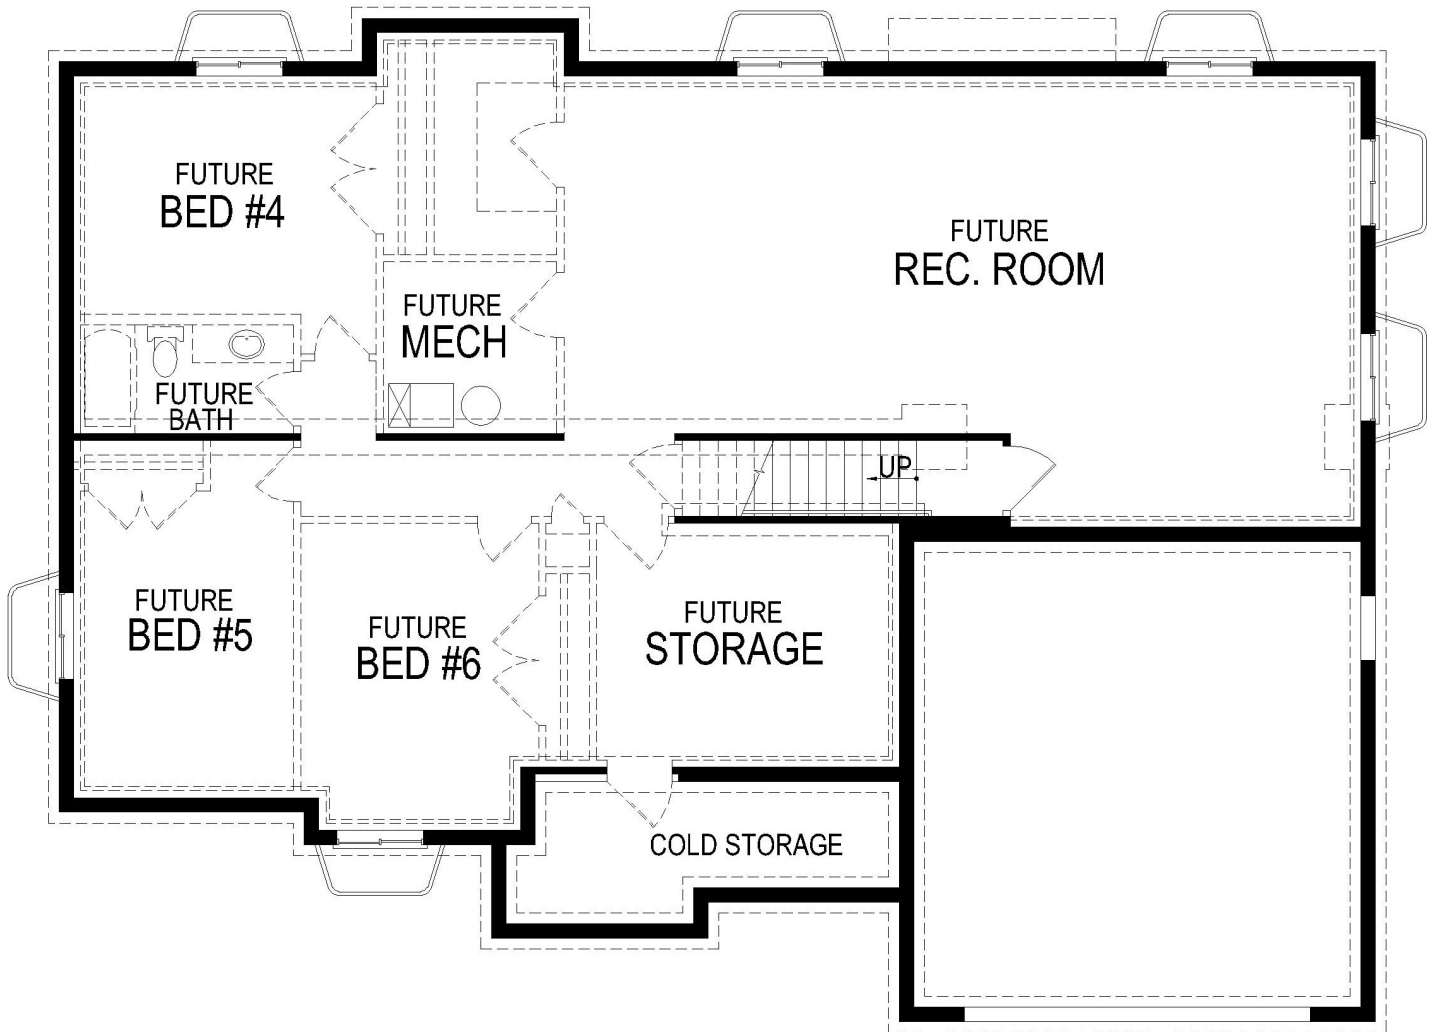

# kennadee

- 1,850 Sq Ft - Main
- 1,963 Sq Ft - Lower
- 1,850 Sq Ft - Finished
- 3,813 Sq Ft - Total
- 3 Bedrooms
- 2 Bathrooms

main floor

\*actual dimensions may vary

basement

\*actual dimensions may vary