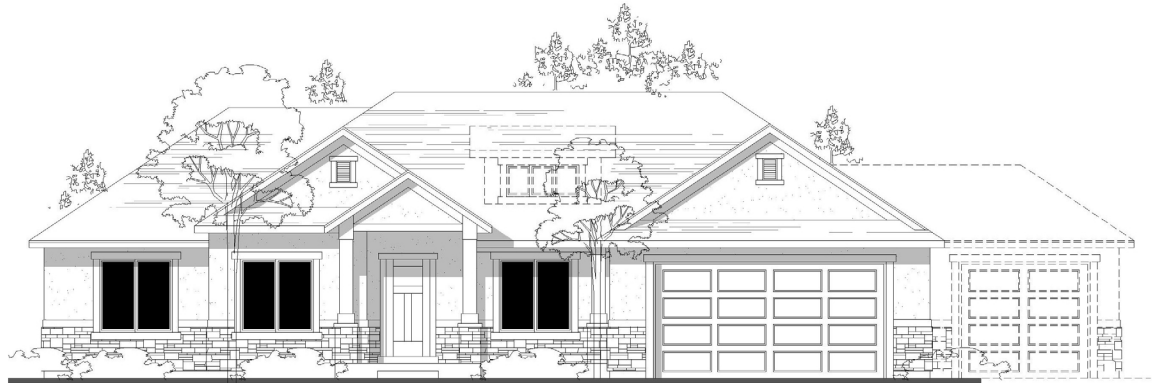

# kennadee

- 1,850 Sq Ft - Main
- 1,963 Sq Ft - Lower
- 1,850 Sq Ft - Finished
- 3,813 Sq Ft - Total
- 3 Bedrooms
- 2 Bathrooms

main floor

\*actual dimensions may vary

basement

\*actual dimensions may vary