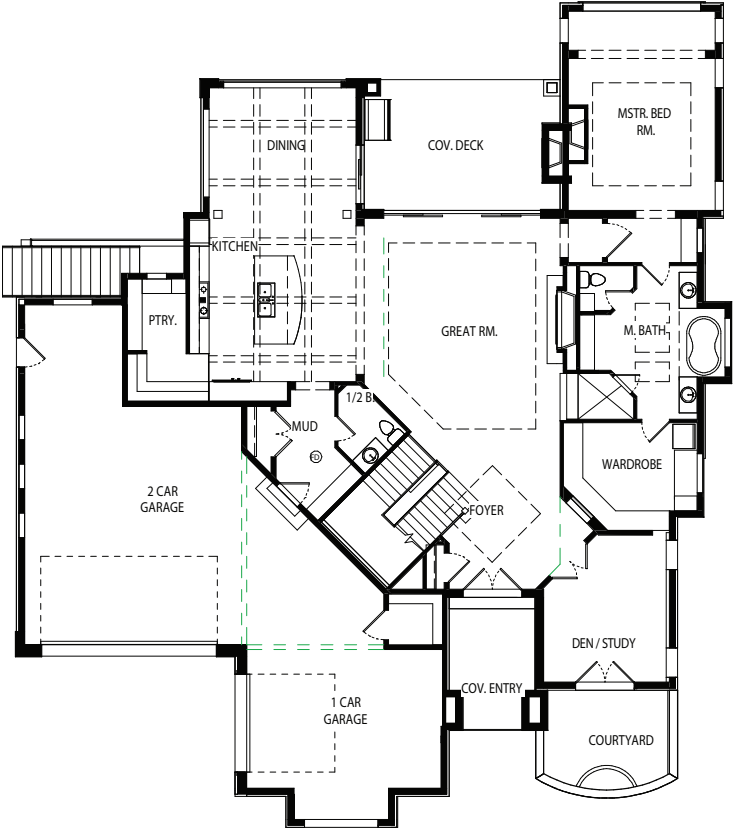

# HUNTINGTON

<b>TERRACE LEVEL</b> UNFINISHED	2839 SQ. FT.
<b>MAIN LEVEL</b> LIVING SPACE	2483 SQ. FT.
<b>UPPER LEVEL</b> LIVING SPACE	1466 SQ. FT.
<b>TOTAL</b> MAIN AND UPPER LIVING SPACE	3849 SQ. FT.
<b>WIDTH</b>	67' - 10"
<b>DEPTH</b>	55' - 2"

MAIN LEVEL FLOOR PLAN

UPPER LEVEL FLOOR PLAN