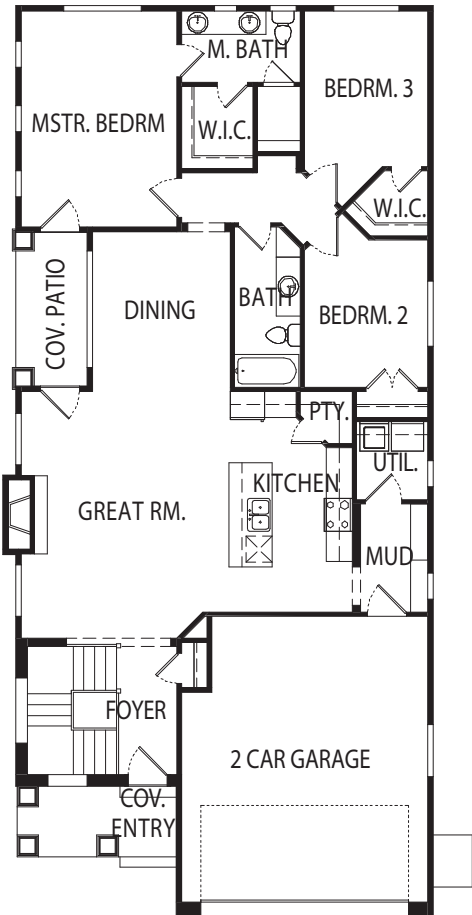

# HARRISON

<b>TERRACE LEVEL</b>	
UNFINISHED	1483 SQ. FT.
<b>MAIN LEVEL</b>	
LIVING SPACE	1535 SQ. FT.
<b>TOTAL</b>	
MAIN AND TERRACE LIVING SPACE	1535 SQ. FT.
<b>WIDTH</b>	32'
<b>DEPTH</b>	70'

MAIN LEVEL FLOOR PLAN

TERRACE LEVEL FLOOR PLAN