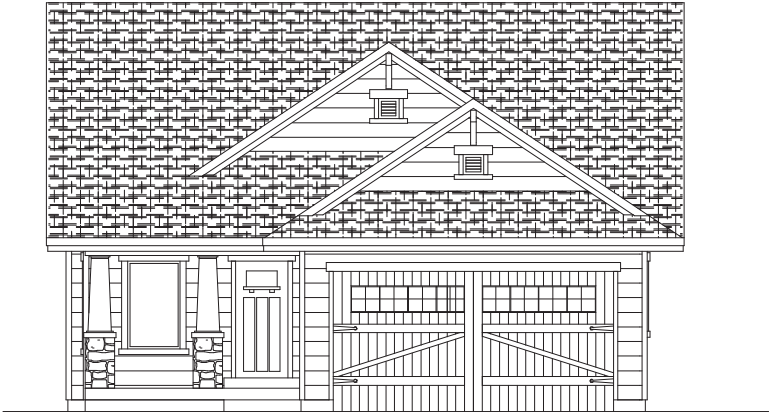

# HARRISON

<b>TERRACE LEVEL</b>	
UNFINISHED	1483 SQ. FT.
<b>MAIN LEVEL</b>	
LIVING SPACE	1535 SQ. FT.
<b>TOTAL</b>	
MAIN AND TERRACE LIVING SPACE	1535 SQ. FT.
<b>WIDTH</b>	32'
<b>DEPTH</b>	70'

MAIN LEVEL FLOOR PLAN

TERRACE LEVEL FLOOR PLAN