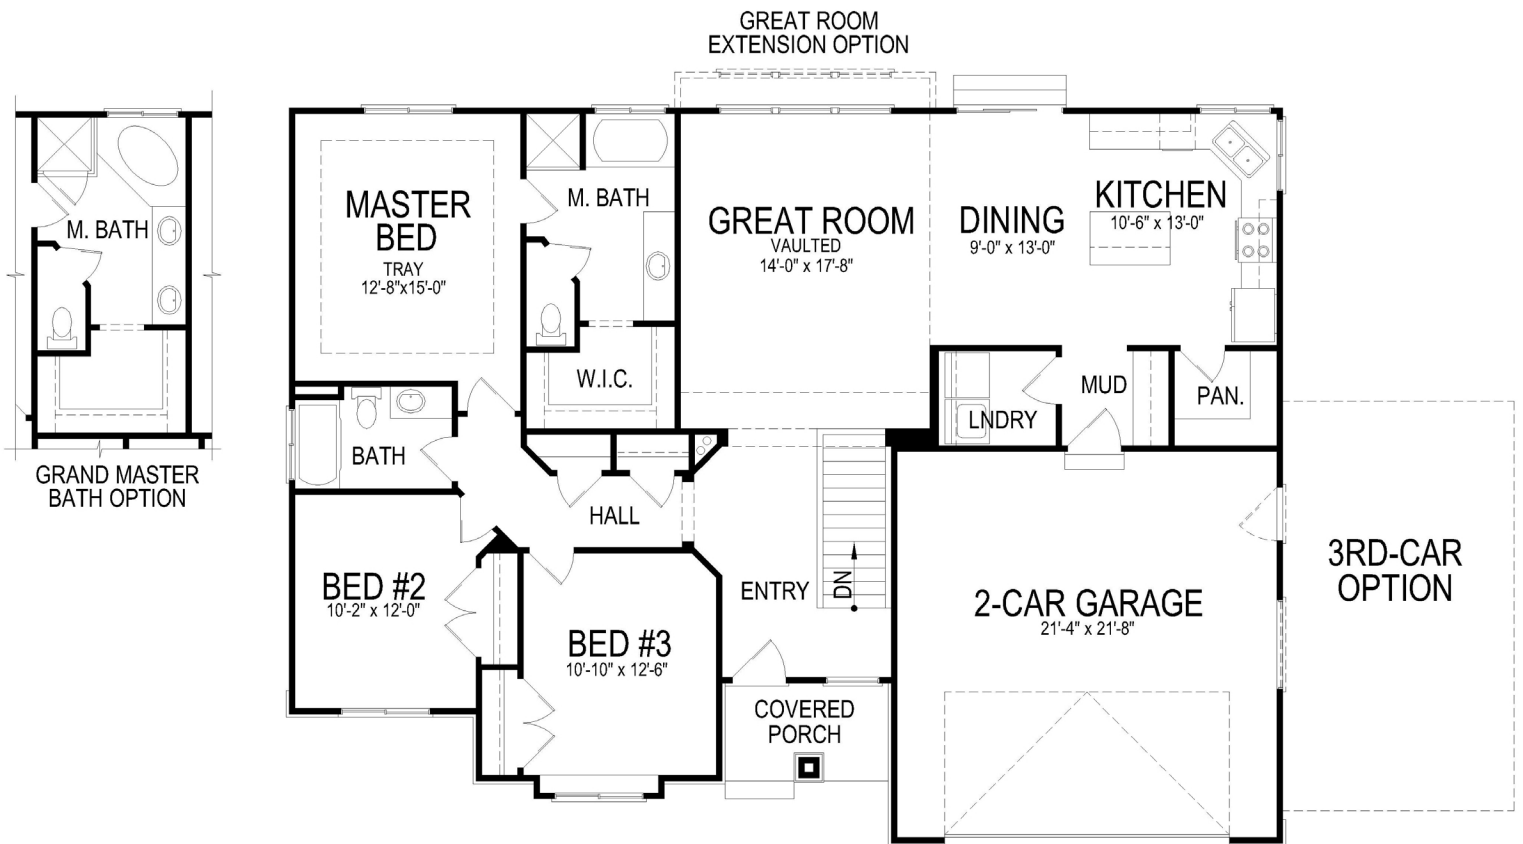

harrison

- 1,647 Sq Ft - Main
- 1,682 Sq Ft - Lower
- 1,647 Sq Ft - Finished
- 3,329 Sq Ft - Total
- 3 Bedrooms
- 2 Bathrooms

main floor

*actual dimensions may vary

basement

*actual dimensions may vary