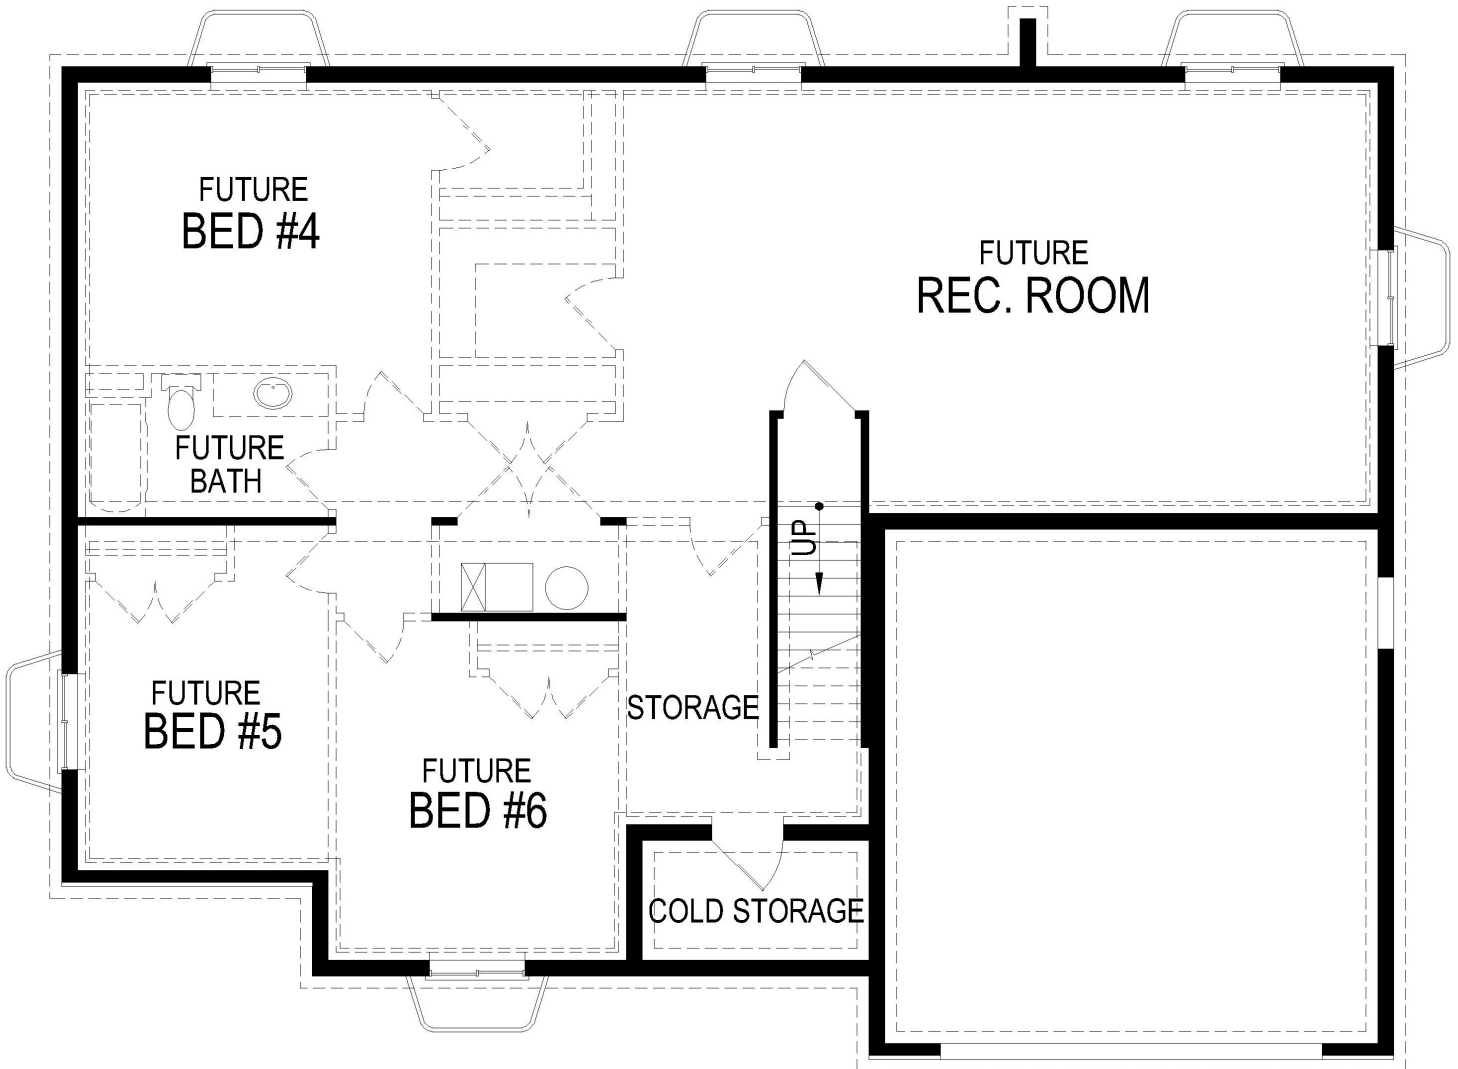

harrison

- 1,647 Sq Ft - Main
- 1,682 Sq Ft - Lower
- 1,647 Sq Ft - Finished
- 3,329 Sq Ft - Total
- 3 Bedrooms
- 2 Bathrooms

main floor

*actual dimensions may vary

basement

*actual dimensions may vary