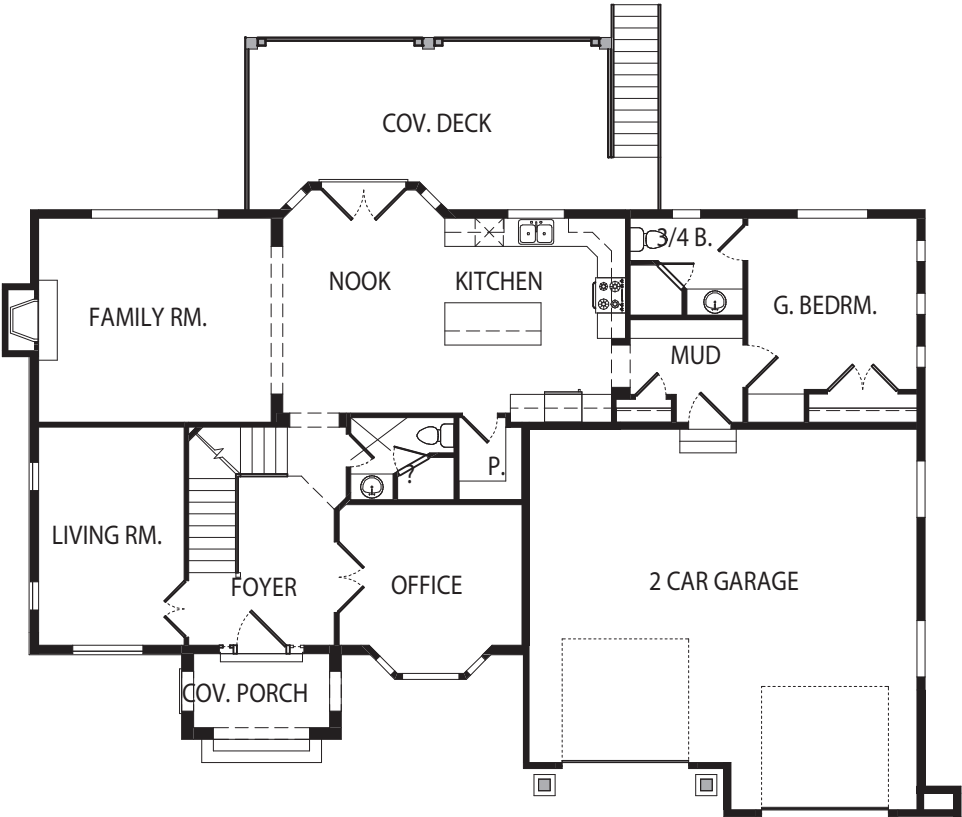

# FREDERICKSBURG

<b>TERRACE LEVEL</b> UNFINISHED	1218 SQ. FT.
<b>MAIN LEVEL</b> LIVING SPACE	1584 SQ. FT.
<b>UPPER LEVEL</b> LIVING SPACE	1857 SQ. FT.
<b>TOTAL</b> MAIN AND UPPER LIVING SPACE	3441 SQ. FT.
<b>WIDTH</b>	67' - 10"
<b>DEPTH</b>	55' - 2"

**MAIN LEVEL FLOOR PLAN**

**UPPER LEVEL FLOOR PLAN**