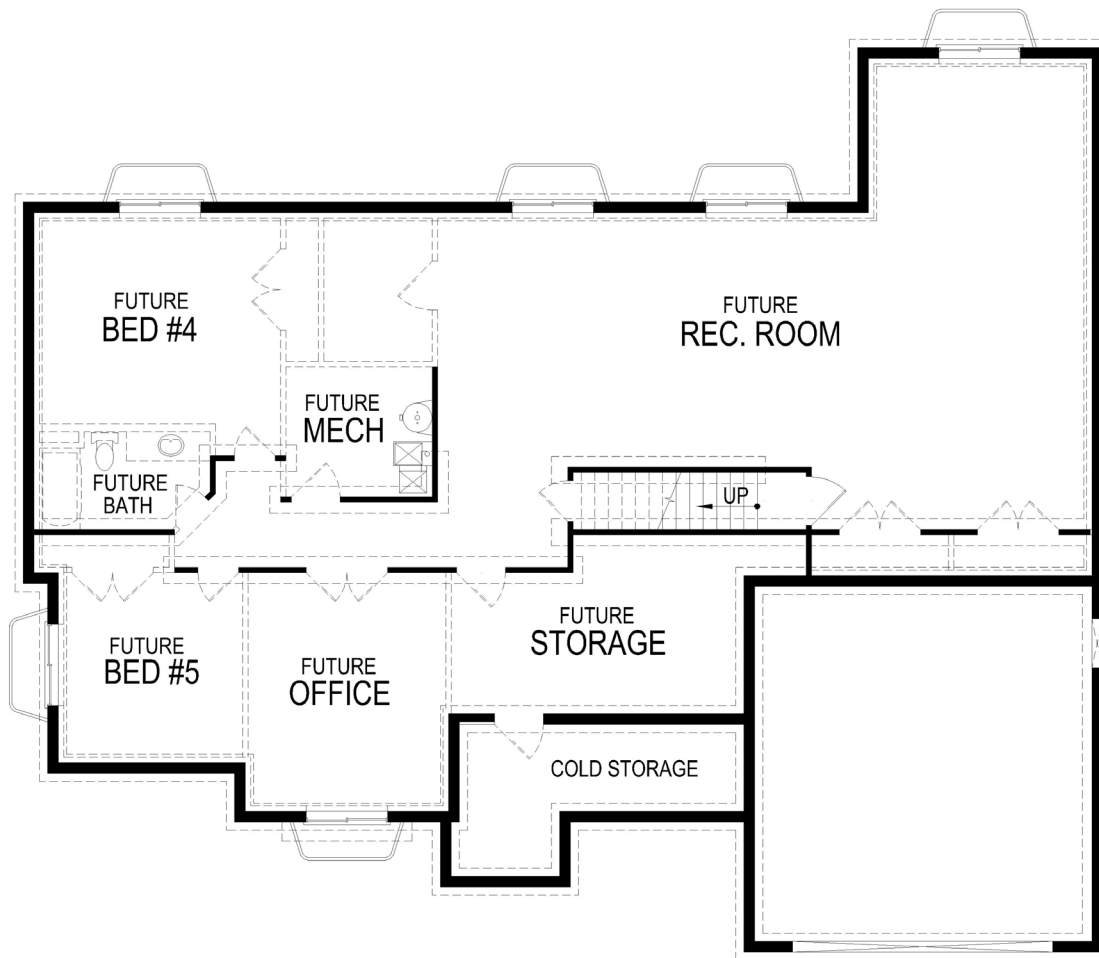

# clayton

- 2,209 Sq Ft - Main
- 2,453 Sq Ft - Lower
- 2,209 Sq Ft - Finished
- 4,662 Sq Ft - Total
- 3 Bedrooms
- 2.5 Bathrooms

## main floor

\*dimensions may vary

basement

\*dimensions may vary