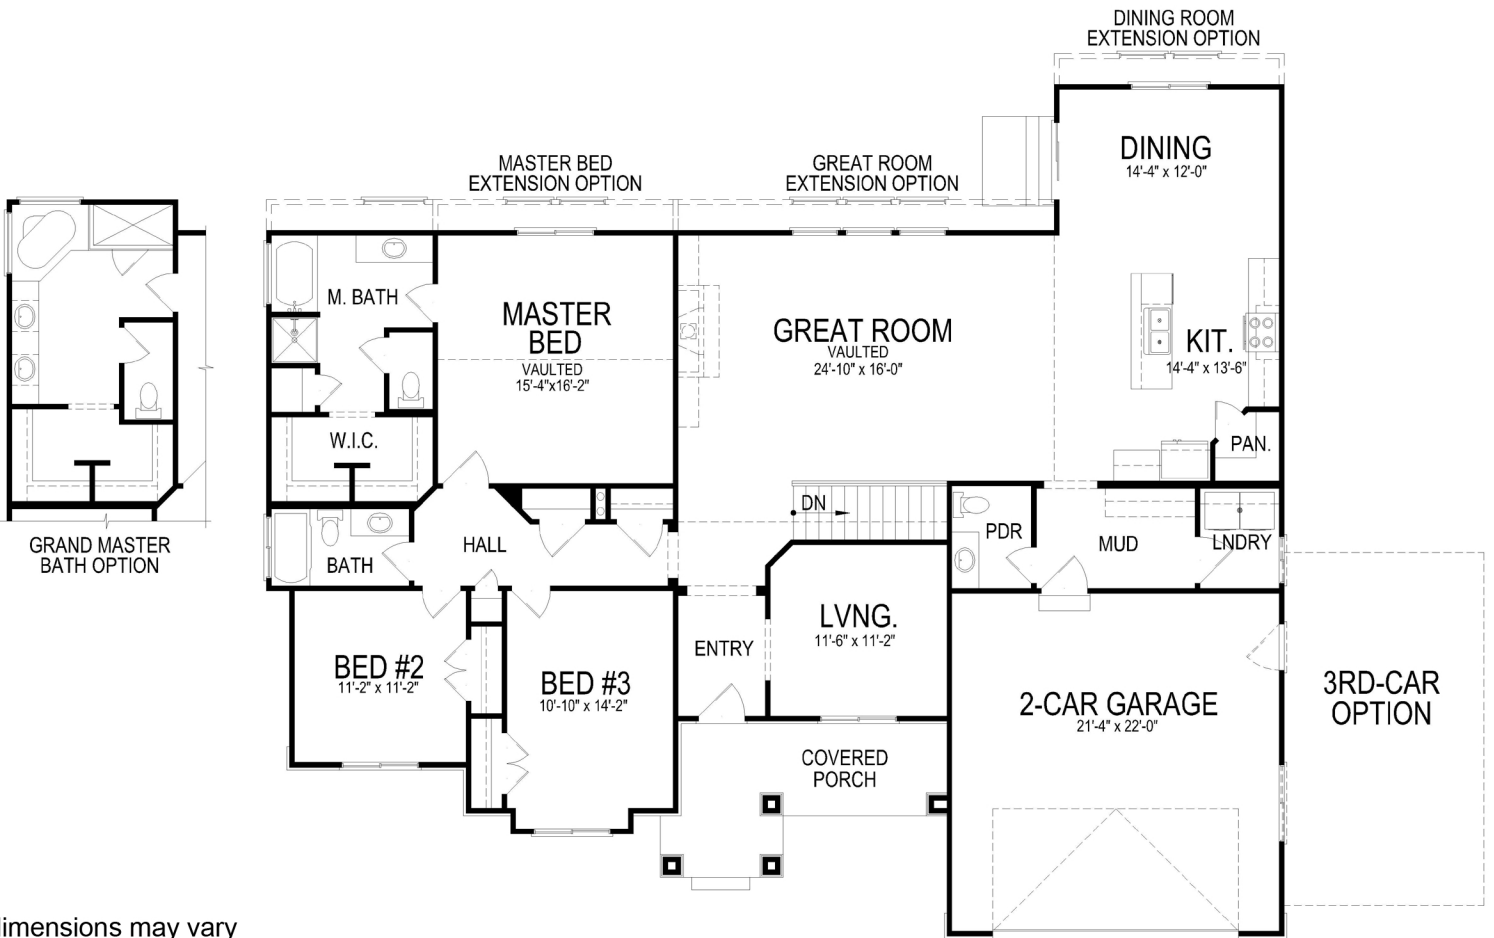

# clayton

- 2,209 Sq Ft - Main
- 2,453 Sq Ft - Lower
- 2,209 Sq Ft - Finished
- 4,662 Sq Ft - Total
- 3 Bedrooms
- 2.5 Bathrooms

## main floor

\*dimensions may vary

basement

\*dimensions may vary