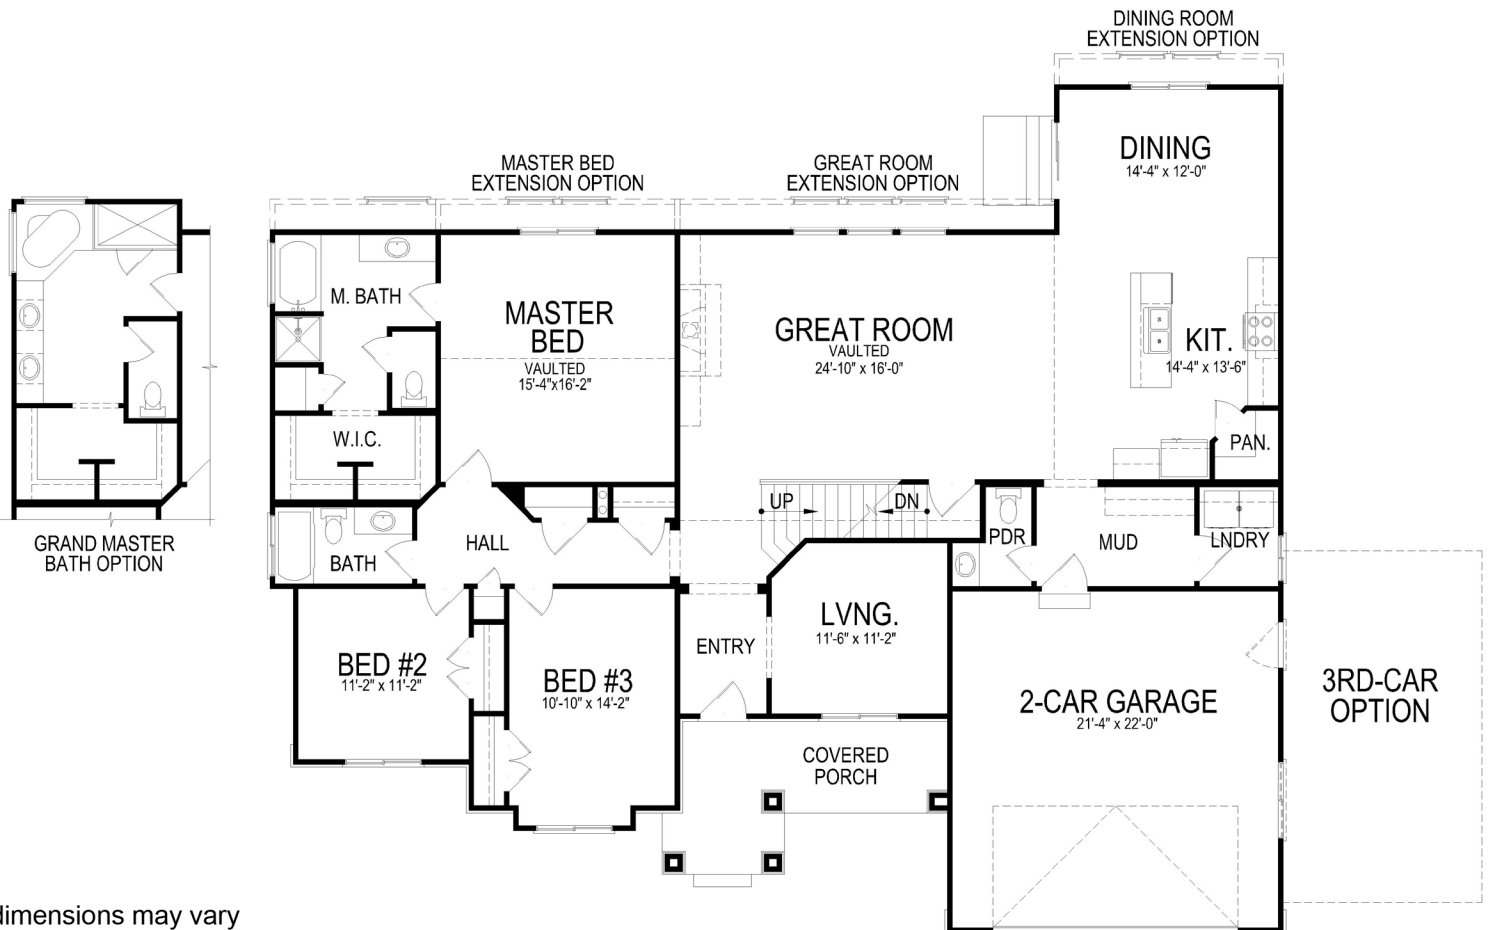

# clayton bonus

- 401 Sq Ft - Upper
- 2,200 Sq Ft - Main
- 2,453 Sq Ft - Lower
- 2,601 Sq Ft - Finished
- 5,054 Sq Ft - Total
- 3 Bedrooms
- 2.5 Bathrooms

main floor

\*dimensions may vary

upper level

basement

\*dimensions may vary