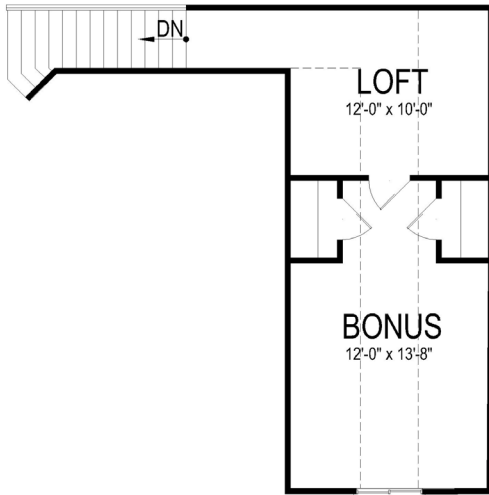

# clayton bonus

- 401 Sq Ft - Upper
- 2,200 Sq Ft - Main
- 2,453 Sq Ft - Lower
- 2,601 Sq Ft - Finished
- 5,054 Sq Ft - Total
- 3 Bedrooms
- 2.5 Bathrooms

main floor

\*dimensions may vary

upper level

basement

\*dimensions may vary