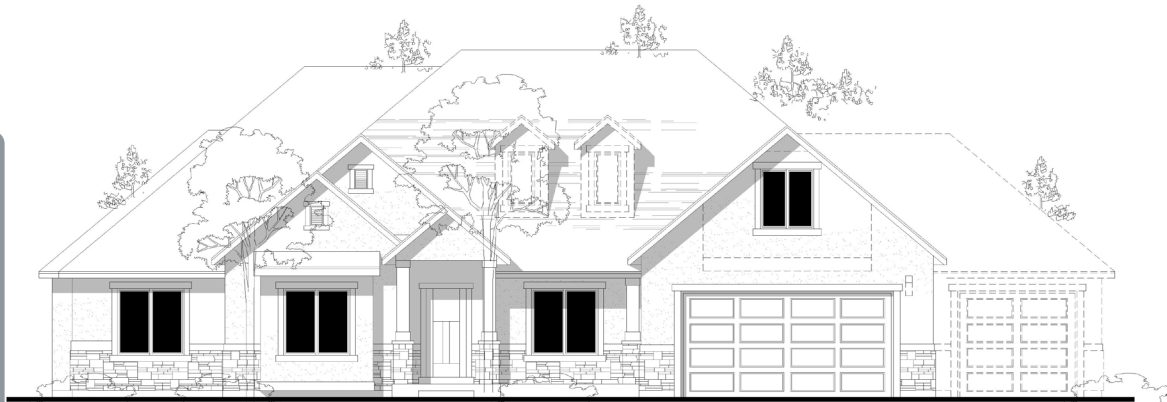

# clayton bonus

- 401 Sq Ft - Upper
- 2,200 Sq Ft - Main
- 2,453 Sq Ft - Lower
- 2,601 Sq Ft - Finished
- 5,054 Sq Ft - Total
- 3 Bedrooms
- 2.5 Bathrooms

main floor

\*dimensions may vary

upper level

basement

\*dimensions may vary