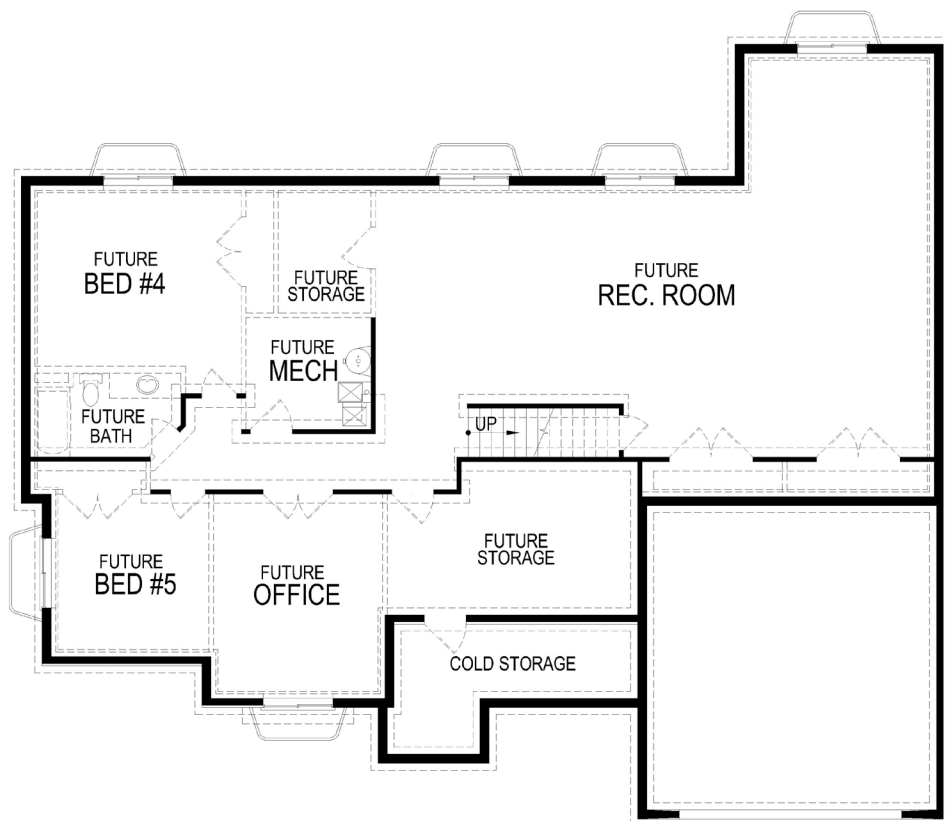

# clayton bonus

- 401 Sq Ft - Upper
- 2,200 Sq Ft - Main
- 2,453 Sq Ft - Lower
- 2,601 Sq Ft - Finished
- 5,054 Sq Ft - Total
- 3 Bedrooms
- 2.5 Bathrooms

main floor

\*dimensions may vary

upper level

basement

\*dimensions may vary