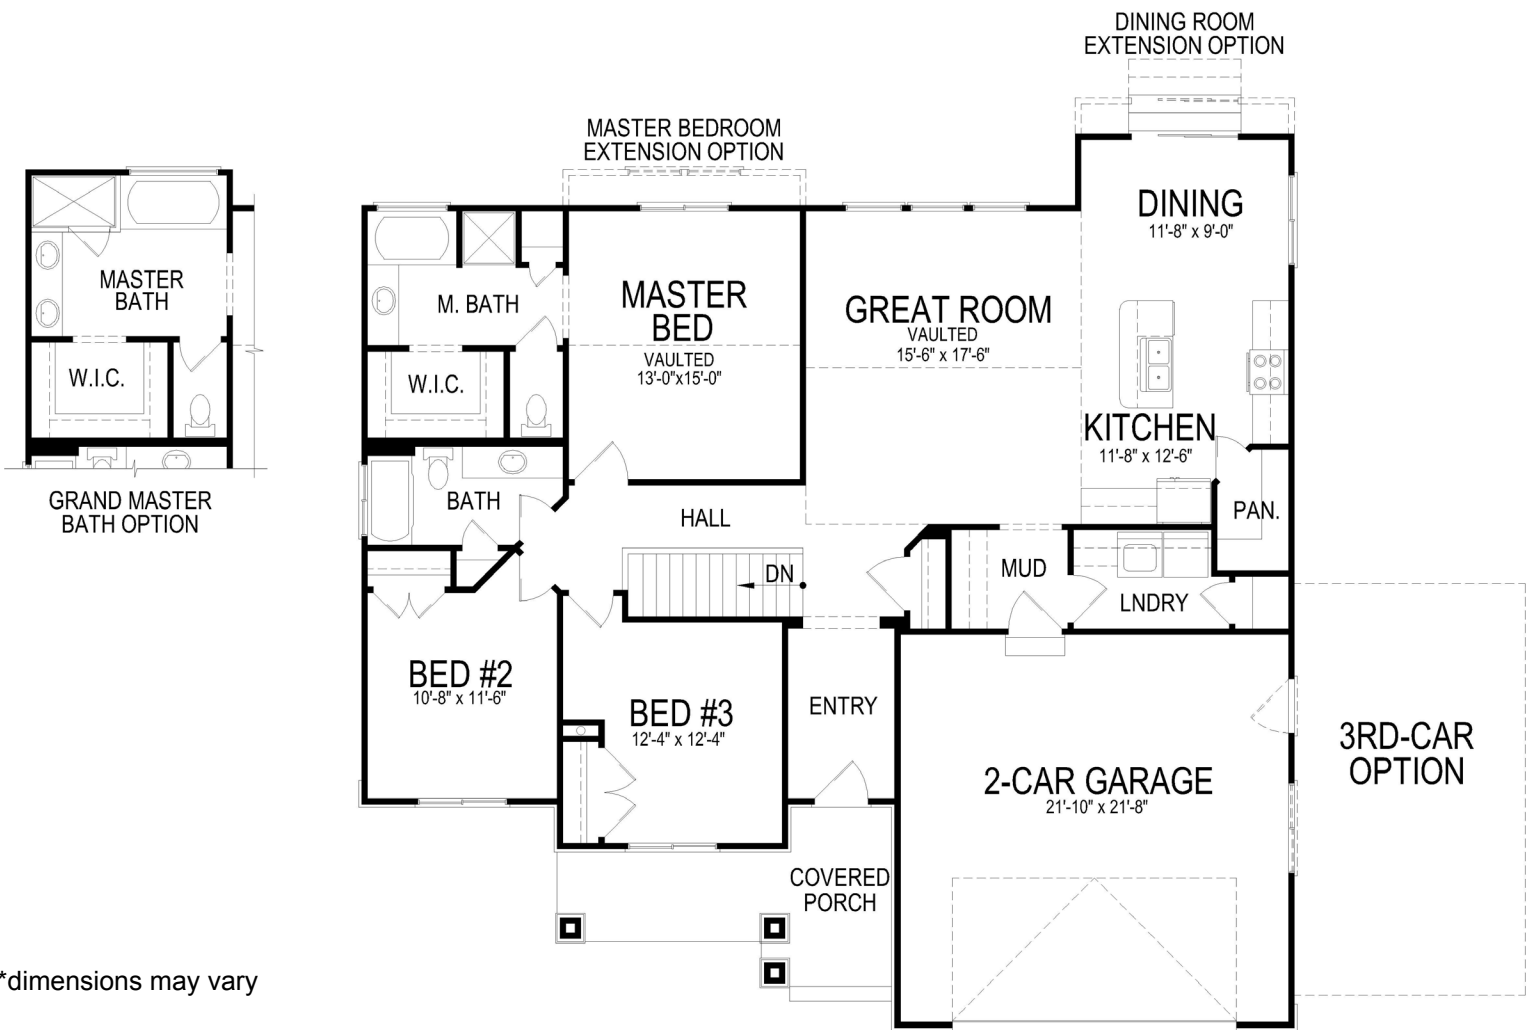

brock

- 1,630 Sq Ft - Main
- 1,773 Sq Ft - Lower
- 1,630 - Total Finished Sq Ft
- 3,403 - Total Sq Ft
- 3 Bedrooms
- 2 Bathrooms

main floor

*dimensions may vary

basement

*dimensions may vary