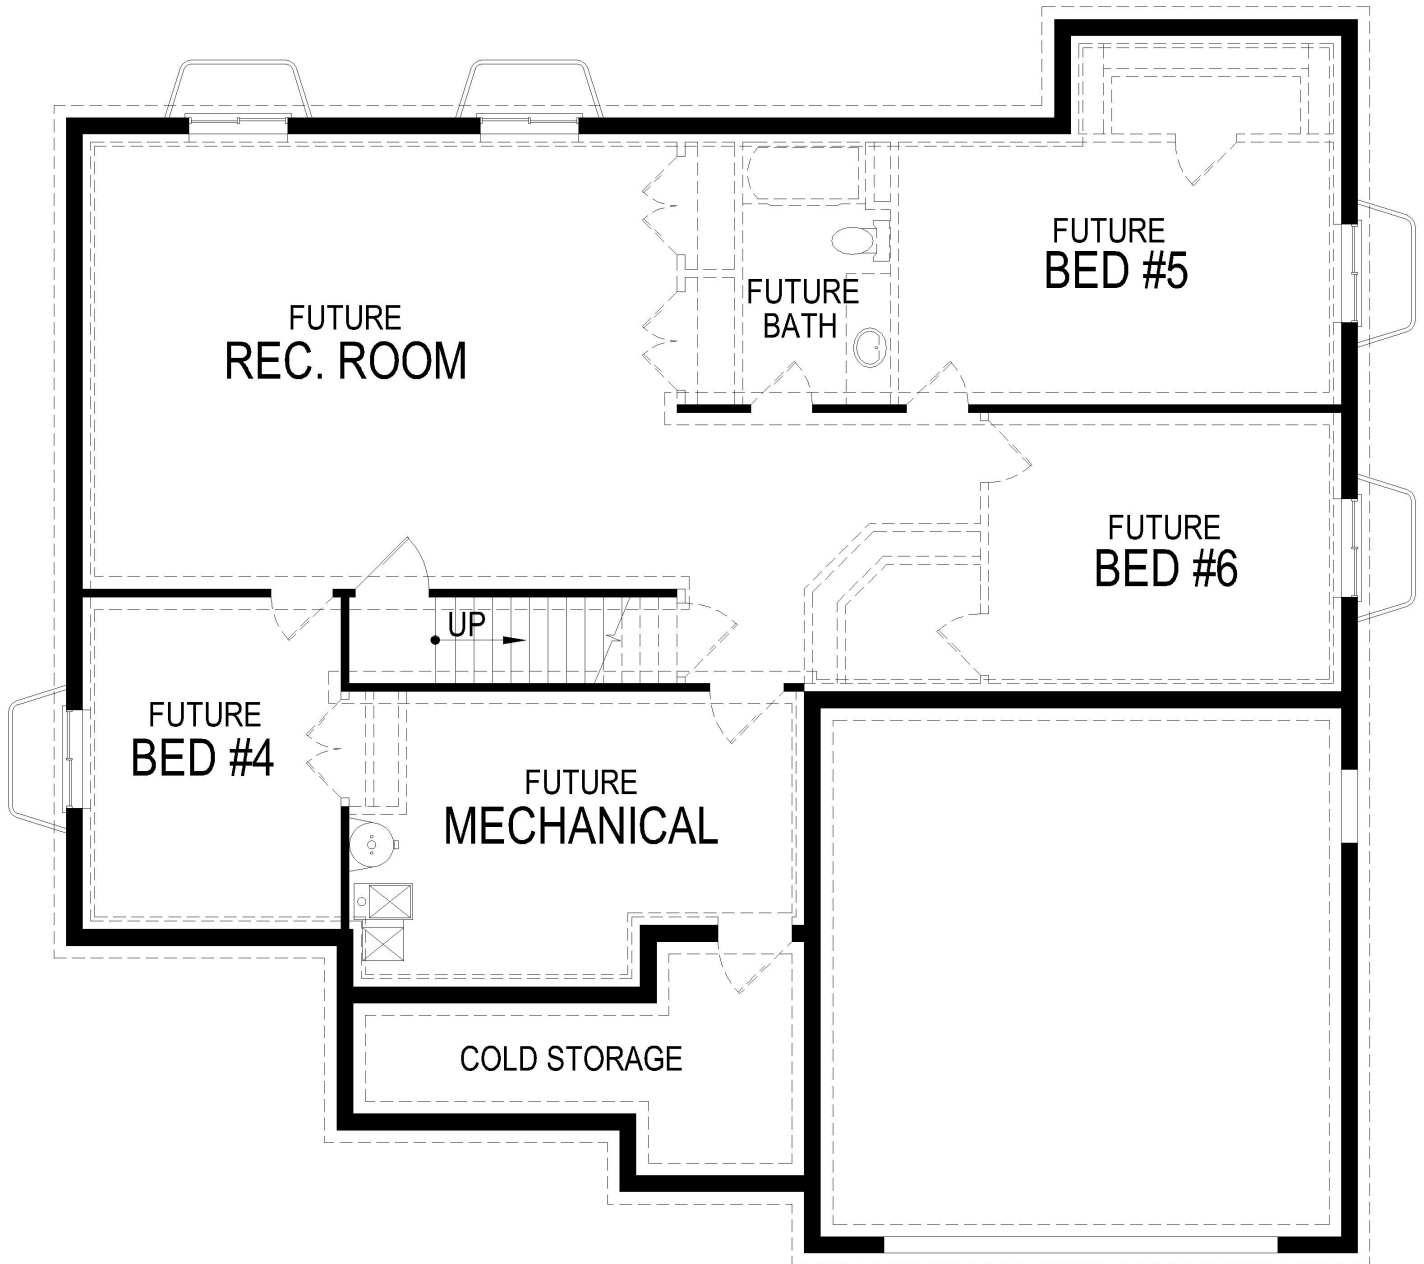

brock

- 1,630 Sq Ft - Main
- 1,773 Sq Ft - Lower
- 1,630 - Total Finished Sq Ft
- 3,403 - Total Sq Ft
- 3 Bedrooms
- 2 Bathrooms

main floor

*dimensions may vary

basement

*dimensions may vary