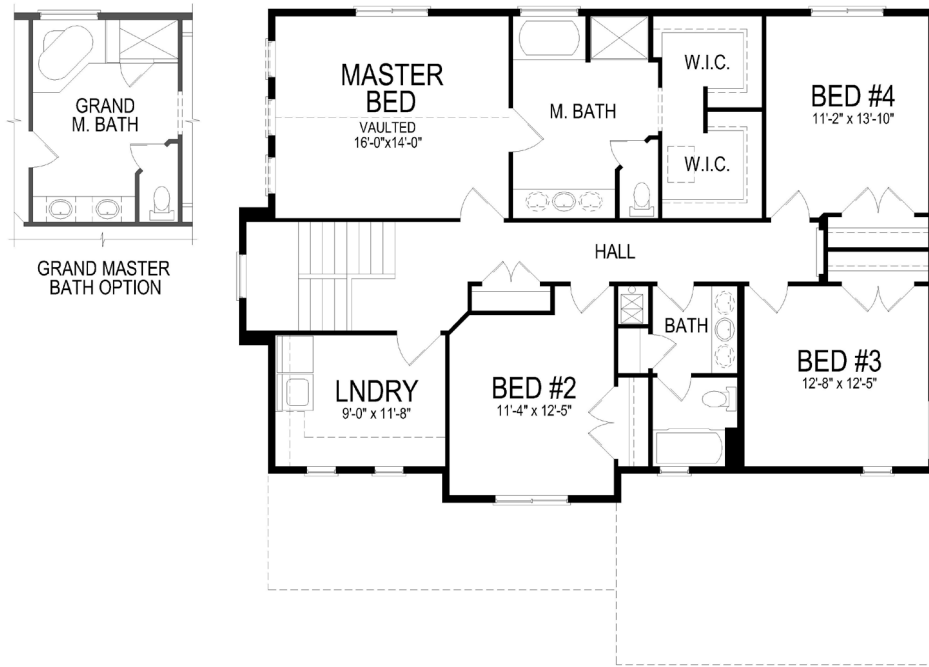

ashley

- 1,516 Sq Ft - Upper
- 1,335 Sq Ft - Main
- 1,511 Sq Ft - Lower
- 2,851 - Total Finished Sq Ft
- 4,362 - Total Sq Ft
- 4 Bedrooms
- 2.5 Bathrooms

main floor

*dimensions may vary

upper floor plan

basement

*dimensions may vary