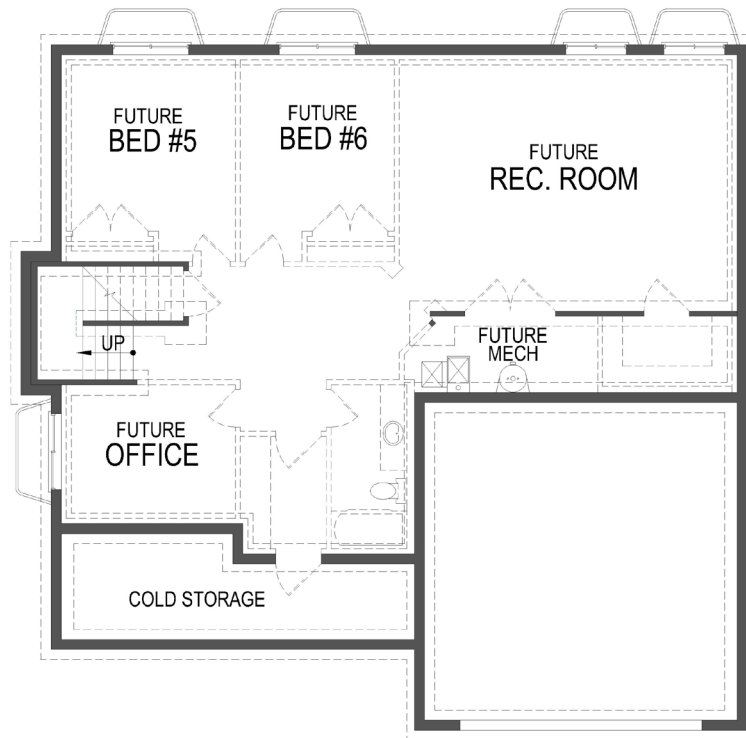

ashley

- 1,516 Sq Ft - Upper
- 1,335 Sq Ft - Main
- 1,511 Sq Ft - Lower
- 2,851 - Total Finished Sq Ft
- 4,362 - Total Sq Ft
- 4 Bedrooms
- 2.5 Bathrooms

main floor

*dimensions may vary

upper floor plan

basement

*dimensions may vary