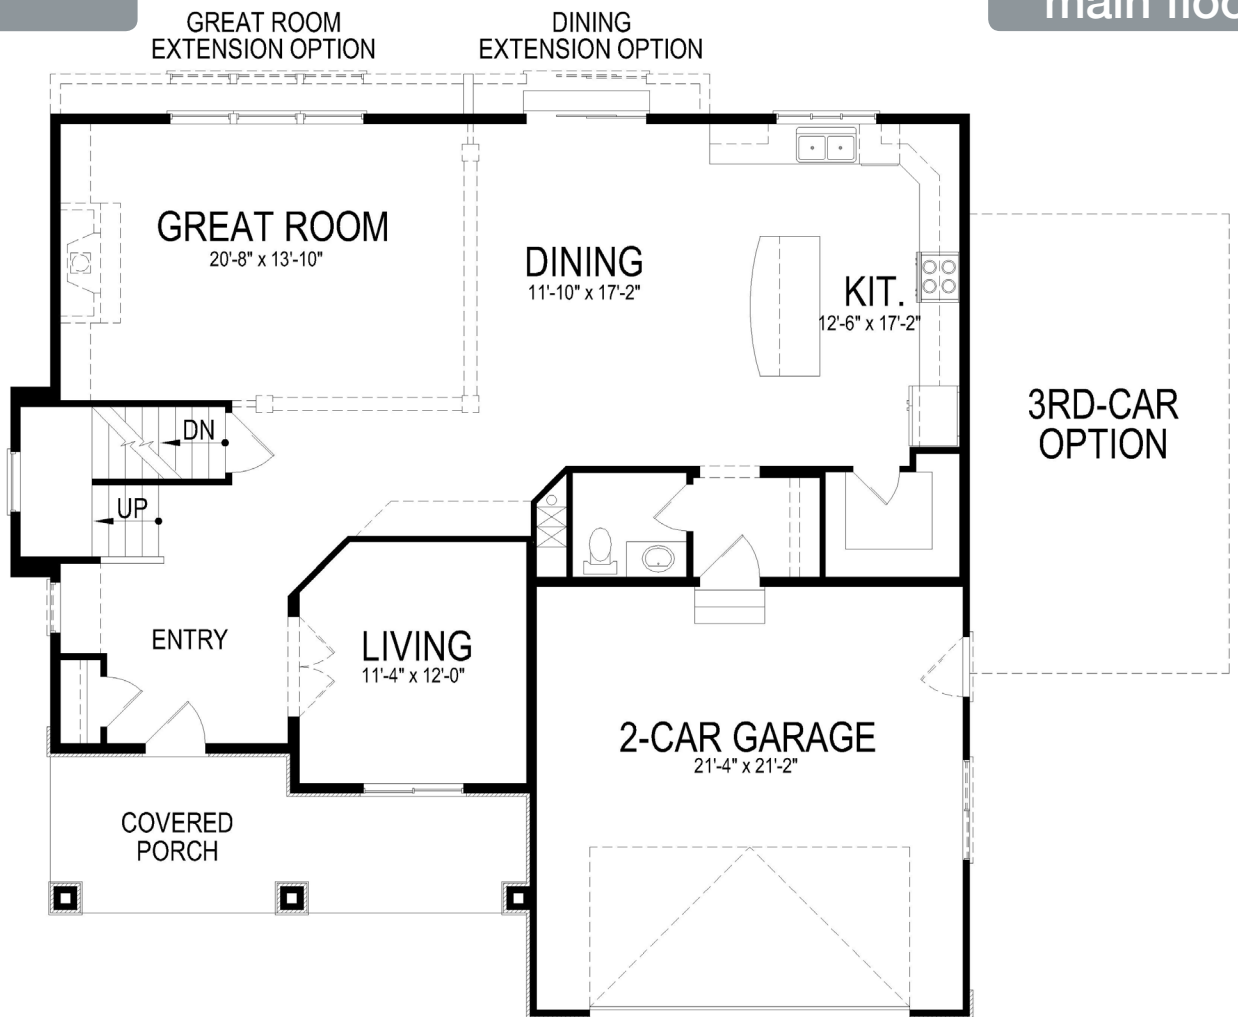

ashley

- 1,516 Sq Ft - Upper
- 1,335 Sq Ft - Main
- 1,511 Sq Ft - Lower
- 2,851 - Total Finished Sq Ft
- 4,362 - Total Sq Ft
- 4 Bedrooms
- 2.5 Bathrooms

main floor

*dimensions may vary

upper floor plan

basement

*dimensions may vary