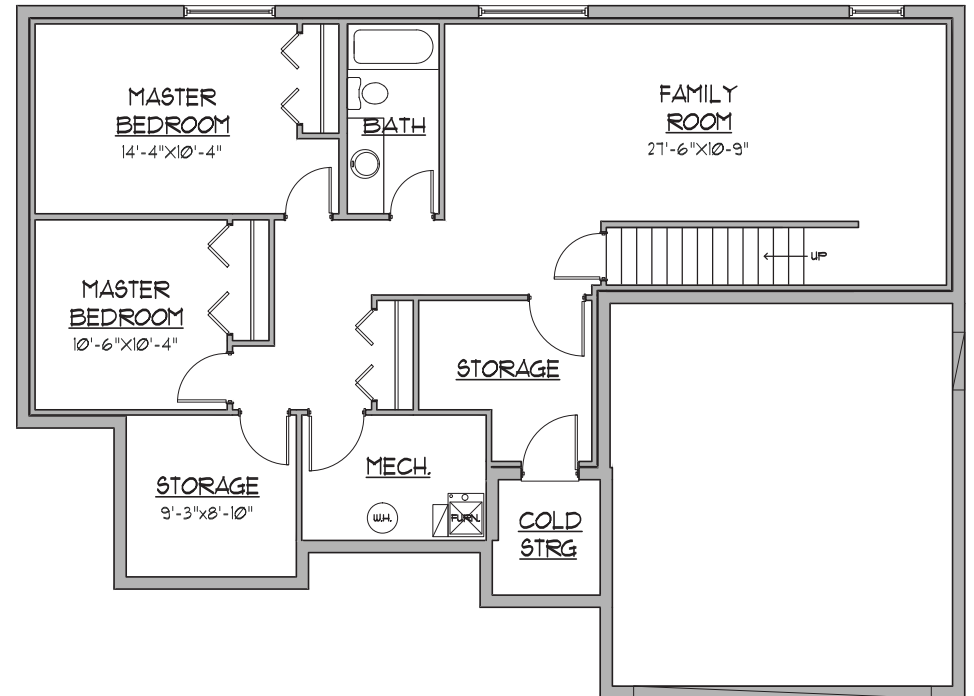

ALDER

TERRACE LEVEL UNFINISHED	1246 SQ. FT.
MAIN LEVEL LIVING SPACE	1246 SQ. FT.
TOTAL MAIN AND LOWER LIVING SPACE	1246 SQ. FT.

WIDTH	52'
DEPTH	38'

MAIN LEVEL FLOOR PLAN

TERRACE LEVEL FLOOR PLAN

Solis Homes