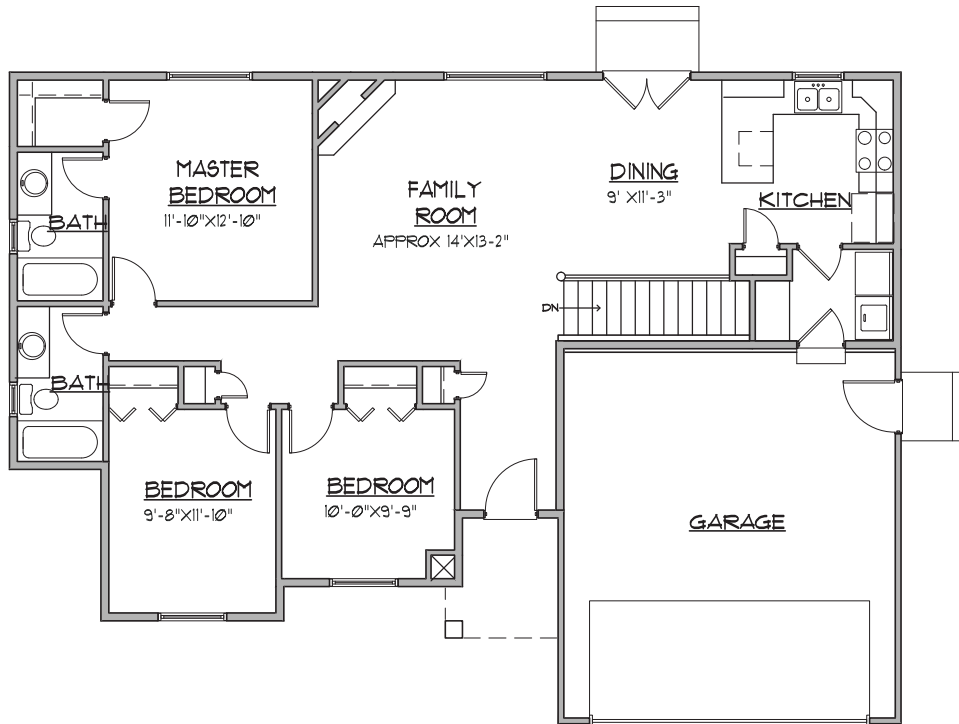

ALDER

TERRACE LEVEL UNFINISHED	1246 SQ. FT.
MAIN LEVEL LIVING SPACE	1246 SQ. FT.
TOTAL MAIN AND LOWER LIVING SPACE	1246 SQ. FT.

WIDTH	52'
DEPTH	38'

MAIN LEVEL FLOOR PLAN

TERRACE LEVEL FLOOR PLAN

Solis Homes