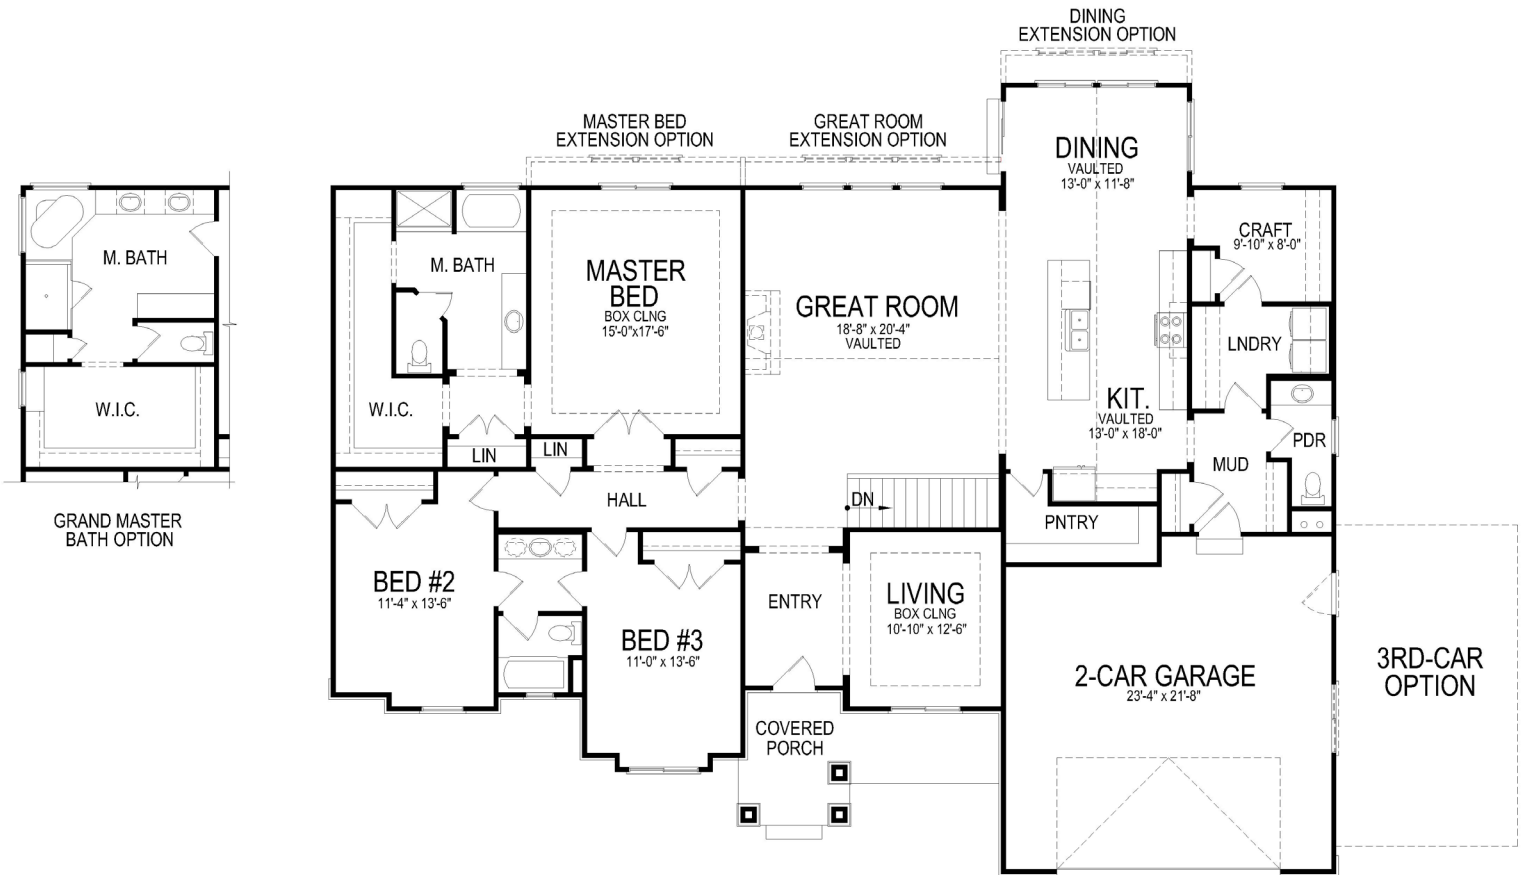

amie

- 2,566 Sq Ft - Main
- 2,691 Sq Ft - Lower
- 2,566 - Total Finished Sq Ft
- 5,257 - Total Sq Ft
- 3 Bedrooms
- 2.5 Bathrooms

main floor

basement