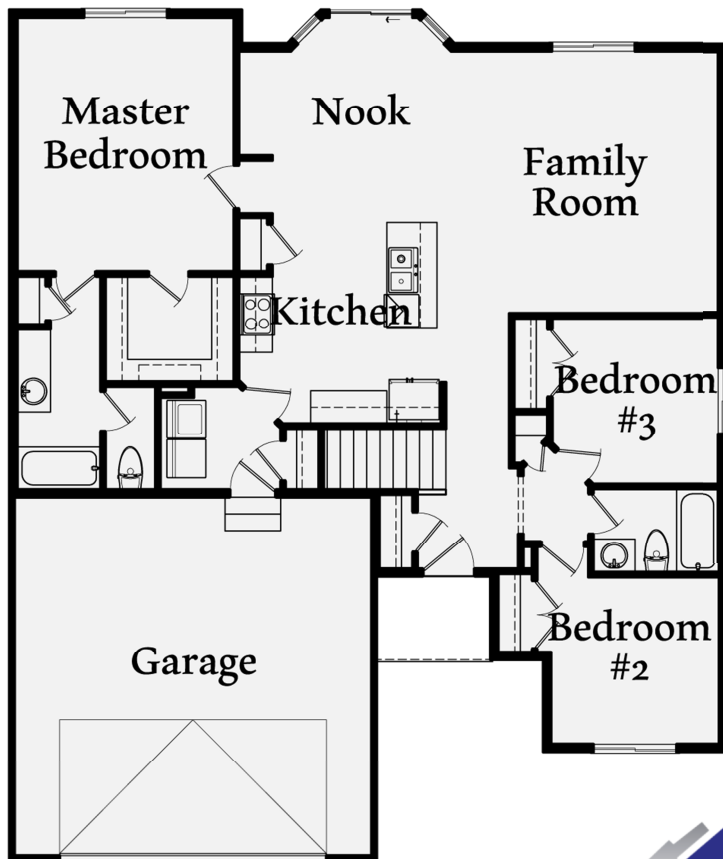

The '1448'

Total:	2854 sq. ft.*
Finished:	1448 sq. ft.
Basement:	1406 sq. ft.

For More Information:
 Call 801-769-6865
 Your Personal Agent, LLC

*Reported square footage is based upon architectural design, is approximate, and may vary by actual construction. All renderings and floor plans are an artists conceptual drawing and may vary from the actual plans and homes built. Homes, colors, sizes are approximate and may not represent to the lowest price home available. Materials may change without notice. Minor changes and substitutions may be made without notification. Floor plans and maps are not to scale and are to be used for basic illustration purposes only.