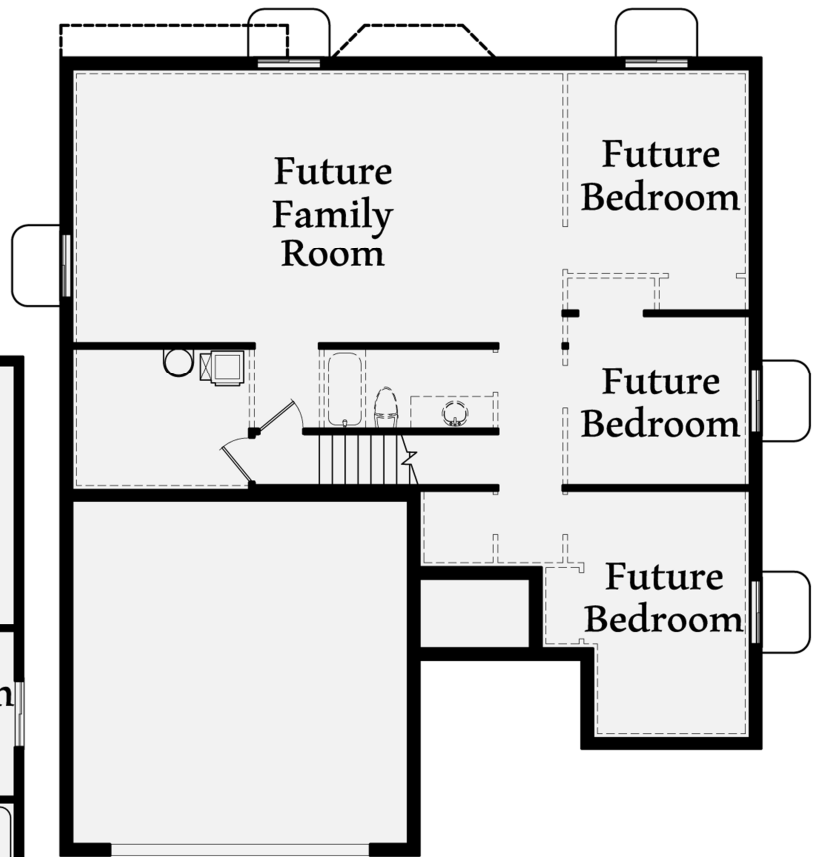

The '1448'

Total:	2854 sq. ft.*
Finished:	1448 sq. ft.
Basement:	1406 sq. ft.

For More Information:
 Call 801-769-6865
 Your Personal Agent, LLC

*Reported square footage is based upon architectural design, is approximate, and may vary by actual construction. All renderings and floor plans are an artists conceptual drawing and may vary from the actual plans and homes built. Homes, colors, sizes are approximate and may not represent to the lowest price home available. Materials may change without notice. Minor changes and substitutions may be made without notification. Floor plans and maps are not to scale and are to be used for basic illustration purposes only.