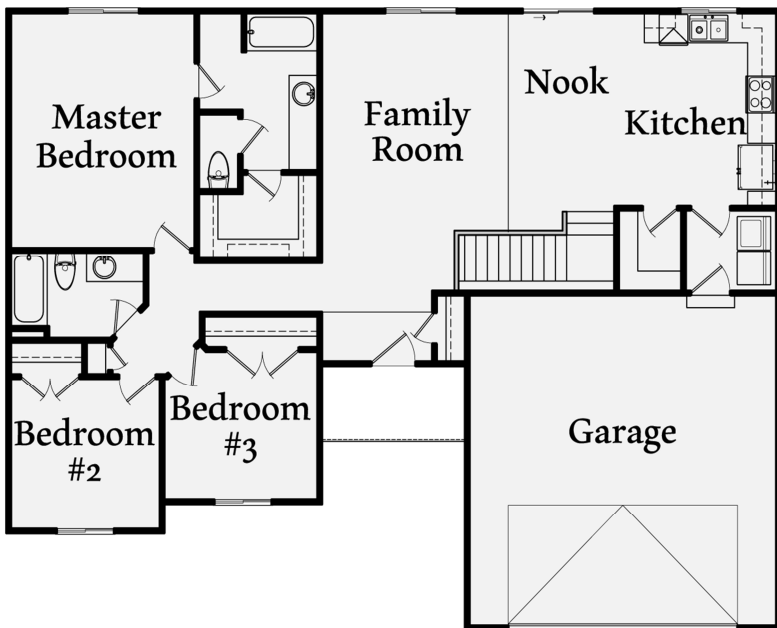

## The '1429'

<b>Total:</b>	<b>2860 sq. ft.*</b>
<b>Finished:</b>	<b>1429 sq. ft.</b>
<b>Basement:</b>	<b>1431 sq. ft.</b>

For More Information:  
Call 801-769-6865  
Your Personal Agent, LLC

\*Reported square footage is based upon architectural design, is approximate, and may vary by actual construction. All renderings and floor plans are an artists conceptual drawing and may vary from the actual plans and homes built. Homes, colors, sizes are approximate and may not represent to the lowest price home available. Materials may change without notice. Minor changes and substitutions may be made without notification. Floor plans and maps are not to scale and are to be used for basic illustration purposes only.