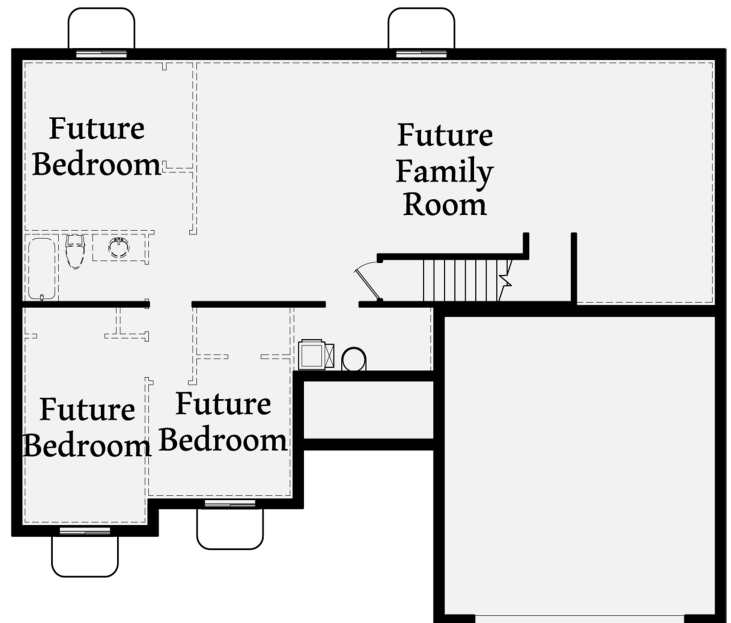

## The '1429'

<b>Total:</b>	<b>2860 sq. ft.*</b>
<b>Finished:</b>	<b>1429 sq. ft.</b>
<b>Basement:</b>	<b>1431 sq. ft.</b>

For More Information:  
Call 801-769-6865  
Your Personal Agent, LLC

\*Reported square footage is based upon architectural design, is approximate, and may vary by actual construction. All renderings and floor plans are an artists conceptual drawing and may vary from the actual plans and homes built. Homes, colors, sizes are approximate and may not represent to the lowest price home available. Materials may change without notice. Minor changes and substitutions may be made without notification. Floor plans and maps are not to scale and are to be used for basic illustration purposes only.